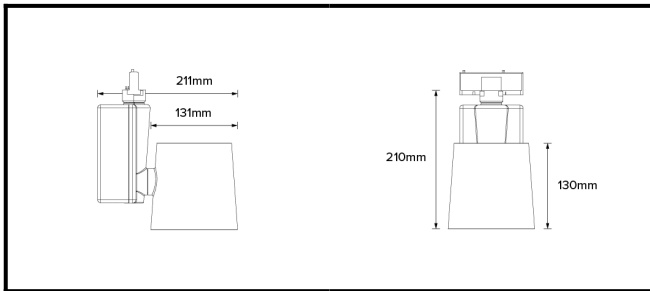

DRX2; 1-Circuit Track LED 7° Optic 36W

PHYSICAL	CONSTRUCTION MATERIALS:	A380 Aluminium, Glass-filled Polycarbonate
	MOUNTING:	1-Circuit Track
	WEIGHT:	1.9 kg
	FINISH:	White RAL9010
	MAX AMBIENT TEMPERATURE:	40°C
	CEILING CLEARANCE:	n/a
	CEILING CUT-OUT:	n/a
CEILING THICKNESS:	n/a	

CONTROL	MOVEMENT TYPE:	Handheld
	DIMMING OPTION:	Handheld

SPECIFICATION DRX2 2700K LED (25W for light source) compact spotlight for 1-Circuit Eutrac with 7° optic. Manufactured from A380 aluminium and glass-filled polycarbonate. Finished in white (RAL 9010). Voltage is 100-240V 50/60HZ. Luminaire has high-performance colour rendering of 90+ CRI. Luminaire can be rotated, with +/- 165° movement through the pan axis and +/- 110° through the tilt axis, at a resolution of less than 1° in either axis. Movement and dimming is controlled using a handheld remote. Recording and recalling of scenes as standard. Product is ETL listed to UL1574 and CSA C22.2#9.0 standards.

DRX2; 1-Circuit Track LED 7° Optic 36W

Photometry

Cone Diagram

MOVEMENT	MOVEMENT TYPE:	Handheld
	PAN MOVEMENT RANGE:	±165°
	TILT MOVEMENT RANGE:	±110°
	PAN MOVEMENT RESOLUTION:	<1°
	TILT MOVEMENT RESOLUTION:	<1°
	PAN SPEED OF MOVEMENT:	24°/s
	TILT SPEED OF MOVEMENT:	22°/s