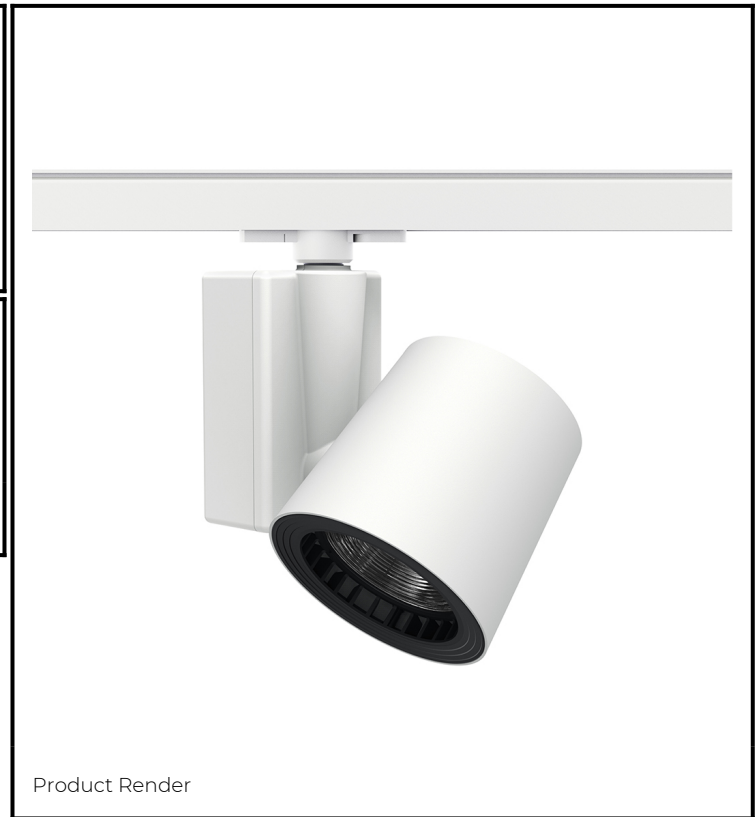

DRX2; 1-Circuit Track LED 7° Optic 36W

PHYSICAL	CONSTRUCTION MATERIALS:	A380 Aluminium, Glass-filled Polycarbonate
	MOUNTING:	1-Circuit Track
	WEIGHT:	1.9 kg
	FINISH:	White RAL9010
	MAX AMBIENT TEMPERATURE:	40°C
	CEILING CLEARANCE:	n/a
	CEILING CUT-OUT:	n/a
CEILING THICKNESS:	n/a	

CONTROL	MOVEMENT TYPE:	Handheld
	DIMMING OPTION:	Handheld

SPECIFICATION DRX2 2700K LED (25W for light source) compact spotlight for 1-Circuit Eutrac with 7° optic. Manufactured from A380 aluminium and glass-filled polycarbonate. Finished in white (RAL 9010). Voltage is 100-240V 50/60HZ. Luminaire has high-performance colour rendering of 90+ CRI. Luminaire can be rotated, with +/- 165° movement through the pan axis and +/- 110° through the tilt axis, at a resolution of less than 1° in either axis. Movement and dimming is controlled using a handheld remote. Recording and recalling of scenes as standard. Product is ETL listed to UL1574 and CSA C22.2#9.0 standards.

PART NO. **DRX2.0001.US**

PRODUCT SUMMARY	DRX2 Spotlight; USA; 100-240V 50/60Hz; 1~ Eutrac; 7° Optic; 2700K 90+CRI COB LED 25W; White; Movement & Dimming using Handheld Remote
------------------------	---