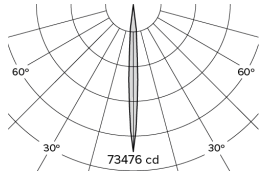

DRX2; 1-Circuit Track LED 7° Optic 36W

PHYSICAL	CONSTRUCTION MATERIALS:	A380 Aluminium, Glass-filled Polycarbonate
	MOUNTING:	1-Circuit Track
	WEIGHT:	1.9 kg
	FINISH:	White RAL9010
	MAX AMBIENT TEMPERATURE:	40°C
	CEILING CLEARANCE:	n/a
	CEILING CUT-OUT:	n/a
CEILING THICKNESS:	n/a	

CONTROL	MOVEMENT TYPE:	Handheld
	DIMMING OPTION:	Handheld

SPECIFICATION DRX2 2700K LED (25W for light source) compact spotlight for 1-Circuit Eutrac with 7° optic. Manufactured from A380 aluminium and glass-filled polycarbonate. Finished in white (RAL 9010). Voltage is 100-240V 50/60HZ. Luminaire has high-performance colour rendering of 90+ CRI. Luminaire can be rotated, with +/- 165° movement through the pan axis and +/- 110° through the tilt axis, at a resolution of less than 1° in either axis. Movement and dimming is controlled using a handheld remote. Recording and recalling of scenes as standard. Product is ETL listed to UL1574 and CSA C22.2#9.0 standards.

DRX2; 1-Circuit Track LED 7° Optic 36W

Photometry

Cone Diagram

MOVEMENT	MOVEMENT TYPE:	Handheld
	PAN MOVEMENT RANGE:	±165°
	TILT MOVEMENT RANGE:	±110°
	PAN MOVEMENT RESOLUTION:	<1°
	TILT MOVEMENT RESOLUTION:	<1°
	PAN SPEED OF MOVEMENT:	24°/s
	TILT SPEED OF MOVEMENT:	22°/s