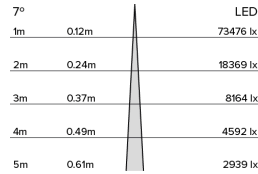

DRX2; 1-Circuit Track LED 7° Optic 36W

PHYSICAL	CONSTRUCTION MATERIALS:	A380 Aluminium, Glass-filled Polycarbonate
	MOUNTING:	1-Circuit Track
	WEIGHT:	1.9 kg
	FINISH:	White RAL9010
	MAX AMBIENT TEMPERATURE:	40°C
	CEILING CLEARANCE:	n/a
	CEILING CUT-OUT:	n/a
CEILING THICKNESS:	n/a	

CONTROL	MOVEMENT TYPE:	Handheld
	DIMMING OPTION:	Handheld

SPECIFICATION DRX2 2700K LED (25W for light source) compact spotlight for 1-Circuit Eutrac with 7° optic. Manufactured from A380 aluminium and glass-filled polycarbonate. Finished in white (RAL 9010). Voltage is 100-240V 50/60HZ. Luminaire has high-performance colour rendering of 90+ CRI. Luminaire can be rotated, with +/- 165° movement through the pan axis and +/- 110° through the tilt axis, at a resolution of less than 1° in either axis. Movement and dimming is controlled using a handheld remote. Recording and recalling of scenes as standard. Product is ETL listed to UL1574 and CSA C22.2#9.0 standards.

DRX2; 1-Circuit Track LED 7° Optic 36W

Photometry

Cone Diagram

MOVEMENT	MOVEMENT TYPE:	Handheld
	PAN MOVEMENT RANGE:	±165°
	TILT MOVEMENT RANGE:	±110°
	PAN MOVEMENT RESOLUTION:	<1°
	TILT MOVEMENT RESOLUTION:	<1°
	PAN SPEED OF MOVEMENT:	24°/s
	TILT SPEED OF MOVEMENT:	22°/s