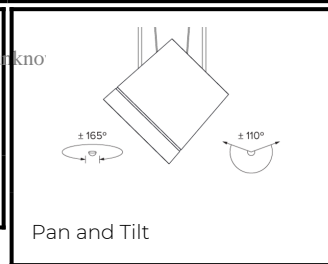

DRX2; 1-Circuit Track LED 7° Optic 36W

PHYSICAL	CONSTRUCTION MATERIALS:	A380 Aluminium, Glass-filled Polycarbonate
	MOUNTING:	1-Circuit Track
	WEIGHT:	1.9 kg
	FINISH:	White RAL9010
	MAX AMBIENT TEMPERATURE:	40°C
	CEILING CLEARANCE:	n/a
	CEILING CUT-OUT:	n/a
CEILING THICKNESS:	n/a	

CONTROL	MOVEMENT TYPE:	Handheld
	DIMMING OPTION:	Handheld

SPECIFICATION DRX2 2700K LED (25W for light source) compact spotlight for 1-Circuit Eutrac with 7° optic. Manufactured from A380 aluminium and glass-filled polycarbonate. Finished in white (RAL 9010). Voltage is 100-240V 50/60HZ. Luminaire has high-performance colour rendering of 90+ CRI. Luminaire can be rotated, with +/- 165° movement through the pan axis and +/- 110° through the tilt axis, at a resolution of less than 1° in either axis. Movement and dimming is controlled using a handheld remote. Recording and recalling of scenes as standard. Product is ETL listed to UL1574 and CSA C22.2#9.0 standards.

DRX2; 1-Circuit Track LED 7° Optic 36W

Photometry

Cone Diagram

MOVEMENT	MOVEMENT TYPE:	Handheld
	PAN MOVEMENT RANGE:	±165°
	TILT MOVEMENT RANGE:	±110°
	PAN MOVEMENT RESOLUTION:	<1°
	TILT MOVEMENT RESOLUTION:	<1°
	PAN SPEED OF MOVEMENT:	24°/s
	TILT SPEED OF MOVEMENT:	22°/s