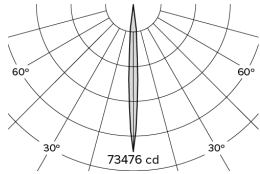

# DRX2; 1-Circuit Track LED 7° Optic 36W

PHYSICAL	<b>CONSTRUCTION MATERIALS:</b>	A380 Aluminium, Glass-filled Polycarbonate
	<b>MOUNTING:</b>	1-Circuit Track
	<b>WEIGHT:</b>	1.9 kg
	<b>FINISH:</b>	Black RAL9005
	<b>MAX AMBIENT TEMPERATURE:</b>	40°C
	<b>CEILING CLEARANCE:</b>	n/a
	<b>CEILING CUT-OUT:</b>	n/a
<b>CEILING THICKNESS:</b>	n/a	

CONTROL	<b>MOVEMENT TYPE:</b>	Handheld
	<b>DIMMING OPTION:</b>	Handheld

SPECIFICATION

DRX2 2700K LED (25W for light source) compact spotlight for 1-Circuit Eutrac with 7° optic. Manufactured from A380 aluminium and glass-filled polycarbonate. Finished in black (RAL 9005). Voltage is 100-240V 50/60HZ. Luminaire has high-performance colour rendering of 90+ CRI. Luminaire can be rotated, with +/- 165° movement through the pan axis and +/- 110° through the tilt axis, at a resolution of less than 1° in either axis. Movement and dimming is controlled using a handheld remote. Recording and recalling of scenes as standard. Product is ETL listed to UL1574 and CSA C22.2#9.0 standards.

# DRX2; 1-Circuit Track LED 7° Optic 36W

Photometry

Cone Diagram

<b>MOVEMENT</b>	<b>MOVEMENT TYPE:</b>	Handheld
	<b>PAN MOVEMENT RANGE:</b>	±165°
	<b>TILT MOVEMENT RANGE:</b>	±110°
	<b>PAN MOVEMENT RESOLUTION:</b>	<1°
	<b>TILT MOVEMENT RESOLUTION:</b>	<1°
	<b>PAN SPEED OF MOVEMENT:</b>	24°/s
	<b>TILT SPEED OF MOVEMENT:</b>	22°/s