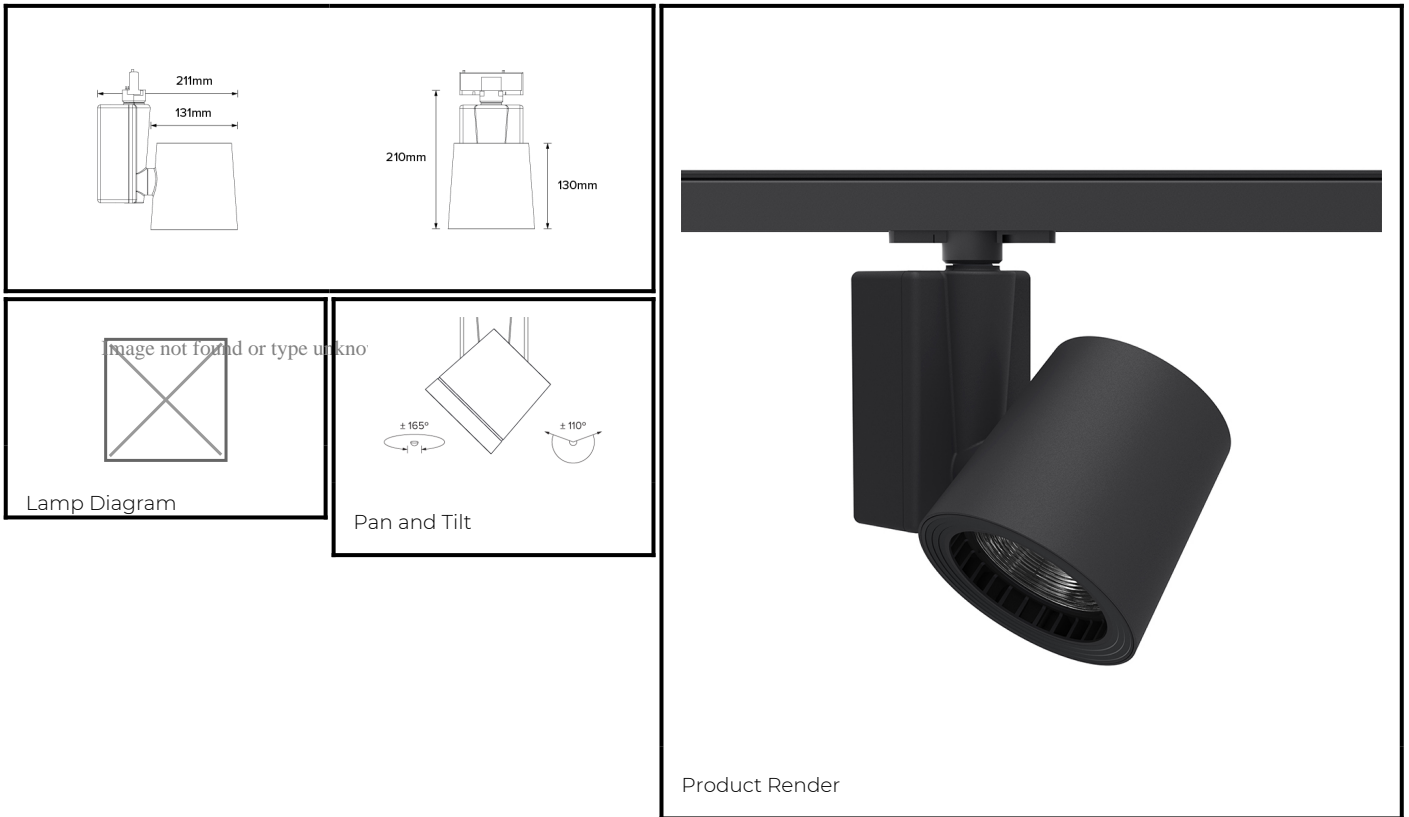

# DRX2; 1-Circuit Track LED 7° Optic 36W

PHYSICAL	<b>CONSTRUCTION MATERIALS:</b>	A380 Aluminium, Glass-filled Polycarbonate
	<b>MOUNTING:</b>	1-Circuit Track
	<b>WEIGHT:</b>	1.9 kg
	<b>FINISH:</b>	Black RAL9005
	<b>MAX AMBIENT TEMPERATURE:</b>	40°C
	<b>CEILING CLEARANCE:</b>	n/a
	<b>CEILING CUT-OUT:</b>	n/a
<b>CEILING THICKNESS:</b>	n/a	

CONTROL	<b>MOVEMENT TYPE:</b>	Handheld
	<b>DIMMING OPTION:</b>	Handheld

SPECIFICATION

DRX2 2700K LED (25W for light source) compact spotlight for 1-Circuit Eutrac with 7° optic. Manufactured from A380 aluminium and glass-filled polycarbonate. Finished in black (RAL 9005). Voltage is 100-240V 50/60HZ. Luminaire has high-performance colour rendering of 90+ CRI. Luminaire can be rotated, with +/- 165° movement through the pan axis and +/- 110° through the tilt axis, at a resolution of less than 1° in either axis. Movement and dimming is controlled using a handheld remote. Recording and recalling of scenes as standard. Product is ETL listed to UL1574 and CSA C22.2#9.0 standards.