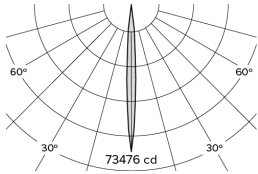

DRX2; 1-Circuit Track LED 7° Optic 36W

PHYSICAL	CONSTRUCTION MATERIALS:	A380 Aluminium, Glass-filled Polycarbonate
	MOUNTING:	1-Circuit Track
	WEIGHT:	1.9 kg
	FINISH:	Black RAL9005
	MAX AMBIENT TEMPERATURE:	40°C
	CEILING CLEARANCE:	n/a
	CEILING CUT-OUT:	n/a
CEILING THICKNESS:	n/a	

CONTROL	MOVEMENT TYPE:	Handheld
	DIMMING OPTION:	DALI

SPECIFICATION

DRX2 2700K LED (25W for light source) compact spotlight for 1-Circuit Eutrac with 7° optic. Manufactured from A380 aluminium and glass-filled polycarbonate. Finished in black (RAL 9005). Voltage is 100-240V 50/60HZ. Luminaire has high-performance colour rendering of 90+ CRI. Luminaire can be rotated, with +/- 165° movement through the pan axis and +/- 110° through the tilt axis, at a resolution of less than 1° in either axis. Movement is controlled using a handheld remote, and dimming is controlled using external DALI dimming. Recording and recalling of scenes as standard. Product is ETL listed to UL1574 and CSA C22.2#9.0 standards.

Photometry

Cone Diagram

MOVEMENT	MOVEMENT TYPE:	Handheld
	PAN MOVEMENT RANGE:	±165°
	TILT MOVEMENT RANGE:	±110°
	PAN MOVEMENT RESOLUTION:	<1°
	TILT MOVEMENT RESOLUTION:	<1°
	PAN SPEED OF MOVEMENT:	24°/s
	TILT SPEED OF MOVEMENT:	22°/s