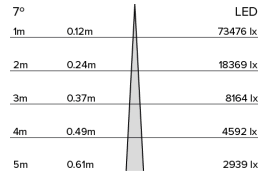

Photometry

Cone Diagram

MOVEMENT	MOVEMENT TYPE:	Handheld
	PAN MOVEMENT RANGE:	±165°
	TILT MOVEMENT RANGE:	±110°
	PAN MOVEMENT RESOLUTION:	<1°
	TILT MOVEMENT RESOLUTION:	<1°
	PAN SPEED OF MOVEMENT:	24°/s
	TILT SPEED OF MOVEMENT:	22°/s