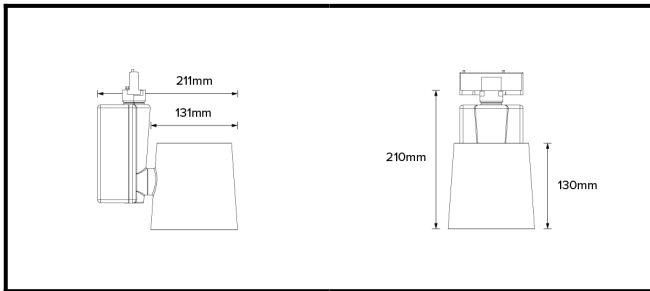

DRX2; 1-Circuit Track LED 7° Optic 36W

PHYSICAL	CONSTRUCTION MATERIALS:	A380 Aluminium, Glass-filled Polycarbonate
	MOUNTING:	1-Circuit Track
	WEIGHT:	1.9 kg
	FINISH:	Black RAL9005
	MAX AMBIENT TEMPERATURE:	40°C
	CEILING CLEARANCE:	n/a
	CEILING CUT-OUT:	n/a
CEILING THICKNESS:	n/a	

CONTROL	MOVEMENT TYPE:	Handheld
	DIMMING OPTION:	DALI

SPECIFICATION

DRX2 2700K LED (25W for light source) compact spotlight for 1-Circuit Eutrac with 7° optic. Manufactured from A380 aluminium and glass-filled polycarbonate. Finished in black (RAL 9005). Voltage is 100-240V 50/60HZ. Luminaire has high-performance colour rendering of 90+ CRI. Luminaire can be rotated, with +/- 165° movement through the pan axis and +/- 110° through the tilt axis, at a resolution of less than 1° in either axis. Movement is controlled using a handheld remote, and dimming is controlled using external DALI dimming. Recording and recalling of scenes as standard. Product is ETL listed to UL1574 and CSA C22.2#9.0 standards.

Photometry

Cone Diagram

MOVEMENT	MOVEMENT TYPE:	Handheld
	PAN MOVEMENT RANGE:	±165°
	TILT MOVEMENT RANGE:	±110°
	PAN MOVEMENT RESOLUTION:	<1°
	TILT MOVEMENT RESOLUTION:	<1°
	PAN SPEED OF MOVEMENT:	24°/s
	TILT SPEED OF MOVEMENT:	22°/s