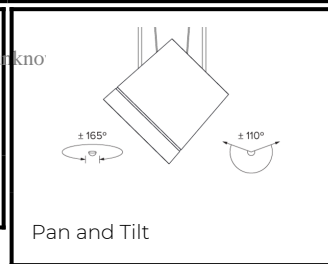

DRX2; 1-Circuit Track LED 7° Optic 36W

PHYSICAL	CONSTRUCTION MATERIALS:	A380 Aluminium, Glass-filled Polycarbonate
	MOUNTING:	1-Circuit Track
	WEIGHT:	1.9 kg
	FINISH:	Black RAL9005
	MAX AMBIENT TEMPERATURE:	40°C
	CEILING CLEARANCE:	n/a
	CEILING CUT-OUT:	n/a
CEILING THICKNESS:	n/a	

CONTROL	MOVEMENT TYPE:	Handheld
	DIMMING OPTION:	DALI

SPECIFICATION

DRX2 2700K LED (25W for light source) compact spotlight for 1-Circuit Eutrac with 7° optic. Manufactured from A380 aluminium and glass-filled polycarbonate. Finished in black (RAL 9005). Voltage is 100-240V 50/60HZ. Luminaire has high-performance colour rendering of 90+ CRI. Luminaire can be rotated, with +/- 165° movement through the pan axis and +/- 110° through the tilt axis, at a resolution of less than 1° in either axis. Movement is controlled using a handheld remote, and dimming is controlled using external DALI dimming. Recording and recalling of scenes as standard. Product is ETL listed to UL1574 and CSA C22.2#9.0 standards.

Photometry

Cone Diagram

MOVEMENT	MOVEMENT TYPE:	Handheld
	PAN MOVEMENT RANGE:	±165°
	TILT MOVEMENT RANGE:	±110°
	PAN MOVEMENT RESOLUTION:	<1°
	TILT MOVEMENT RESOLUTION:	<1°
	PAN SPEED OF MOVEMENT:	24°/s
	TILT SPEED OF MOVEMENT:	22°/s