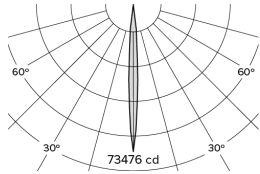

DRX2; 2-Circuit Track LED 7° Optic 36W

PHYSICAL	CONSTRUCTION MATERIALS:	A380 Aluminium, Glass-filled Polycarbonate
	MOUNTING:	2-Circuit Track
	WEIGHT:	1.9 kg
	FINISH:	Black RAL9005
	MAX AMBIENT TEMPERATURE:	40°C
	CEILING CLEARANCE:	n/a
	CEILING CUT-OUT:	n/a
CEILING THICKNESS:	n/a	

CONTROL	MOVEMENT TYPE:	Handheld
	DIMMING OPTION:	1-10V

SPECIFICATION DRX2 2700K LED (25W for light source) compact spotlight for 2-Circuit Eutrac with 7° optic. Manufactured from A380 aluminium and glass-filled polycarbonate. Finished in black (RAL 9005). Voltage is 100-240V 50/60HZ. Luminaire has high-performance colour rendering of 90+ CRI. Luminaire can be rotated, with +/- 165° movement through the pan axis and +/- 110° through the tilt axis, at a resolution of less than 1° in either axis. Movement is controlled using a handheld remote, and dimming is controlled using external 1-10V dimming. Recording and recalling of scenes as standard. Product is ETL listed to UL1574 and CSA C22.2#9.0 standards.

Photometry

Cone Diagram

MOVEMENT	MOVEMENT TYPE:	Handheld
	PAN MOVEMENT RANGE:	±165°
	TILT MOVEMENT RANGE:	±110°
	PAN MOVEMENT RESOLUTION:	<1°
	TILT MOVEMENT RESOLUTION:	<1°
	PAN SPEED OF MOVEMENT:	24°/s
	TILT SPEED OF MOVEMENT:	22°/s