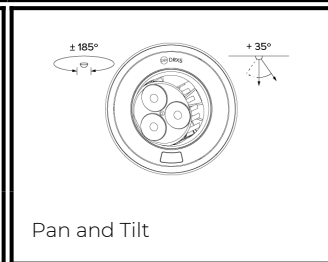

DRX5; Recessed - Standard Trim LED 4° Optic 14W

PHYSICAL	CONSTRUCTION MATERIALS:	LM24 Aluminium, Glass-filled Polycarbonate, Mild Steel mounting ring
	MOUNTING:	Recessed - Standard Trim
	WEIGHT:	1.55kg
	FINISH:	White RAL9010
	MAX AMBIENT TEMPERATURE:	40°C
	CEILING CLEARANCE:	9 inches
	CEILING CUT-OUT:	Ø5.71 inches (Ø145mm)
	CEILING THICKNESS:	0.4 - 2 inches

CONTROL	MOVEMENT TYPE:	DMX
	DIMMING OPTION:	DMX

SPECIFICATION DRX5 3000K LED (10W for light source) standard trim recessed luminaire with 4° optic. Manufactured from LM24 aluminium and glass-filled polycarbonate with a mild-steel mounting ring, installed in a mild-steel recessed IC housing with junction box. Finished in white (RAL 9010). Voltage is 100-277V 50/60HZ. Luminaire has high-performance colour rendering of 90+ CRI. Luminaire can be rotated, with +/- 185° movement through the pan axis and +35 through the tilt axis, at a resolution of less than 1° in either axis. Movement and dimming is controlled by DMX. Recording and recalling of scenes as standard. Product is ETL listed to UL1598 and CSA C22.2#250.0 standards.

PART NO.

DRX5.0003.US
PRODUCT SUMMARY

DRX5 Spotlight; USA; 100-277V 50/60Hz; Standard Trim Mounting; 4° Optic; 3000K 90+CRI LED 10W; White; Movement & Dimming using DMX Control only

DRX5; Recessed - Standard Trim

LED 4° Optic 14W

Photometry

Cone Diagram

MOVEMENT	MOVEMENT TYPE:	DMX
	PAN MOVEMENT RANGE:	±185°
	TILT MOVEMENT RANGE:	+35°
	PAN MOVEMENT RESOLUTION:	<1°
	TILT MOVEMENT RESOLUTION:	<1°
	PAN SPEED OF MOVEMENT:	20°/s
	TILT SPEED OF MOVEMENT:	20°/s