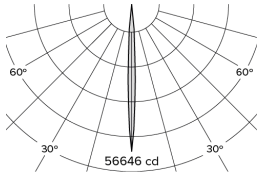

DRX5; Recessed - Standard Trim LED 4° Optic 14W

PHYSICAL	CONSTRUCTION MATERIALS:	LM24 Aluminium, Glass-filled Polycarbonate, Mild Steel mounting ring
	MOUNTING:	Recessed - Standard Trim
	WEIGHT:	1.55kg
	FINISH:	White RAL9010
	MAX AMBIENT TEMPERATURE:	40°C
	CEILING CLEARANCE:	9 inches
	CEILING CUT-OUT:	Ø5.71 inches (Ø145mm)
	CEILING THICKNESS:	0.4 - 2 inches

CONTROL	MOVEMENT TYPE:	DMX
	DIMMING OPTION:	DMX

SPECIFICATION DRX5 3000K LED (10W for light source) standard trim recessed luminaire with 4° optic. Manufactured from LM24 aluminium and glass-filled polycarbonate with a mild-steel mounting ring, installed in a mild-steel recessed IC housing with junction box. Finished in white (RAL 9010). Voltage is 100-277V 50/60HZ. Luminaire has high-performance colour rendering of 90+ CRI. Luminaire can be rotated, with +/- 185° movement through the pan axis and +35 through the tilt axis, at a resolution of less than 1° in either axis. Movement and dimming is controlled by DMX. Recording and recalling of scenes as standard. Product is ETL listed to UL1598 and CSA C22.2#250.0 standards.

PART NO.

DRX5.0003.US
PRODUCT SUMMARY

DRX5 Spotlight; USA; 100-277V 50/60Hz; Standard Trim Mounting; 4° Optic; 3000K 90+CRI LED 10W; White; Movement & Dimming using DMX Control only

DRX5; Recessed - Standard Trim

LED 4° Optic 14W

Photometry

Cone Diagram

MOVEMENT	MOVEMENT TYPE:	DMX
	PAN MOVEMENT RANGE:	±185°
	TILT MOVEMENT RANGE:	+35°
	PAN MOVEMENT RESOLUTION:	<1°
	TILT MOVEMENT RESOLUTION:	<1°
	PAN SPEED OF MOVEMENT:	20°/s
	TILT SPEED OF MOVEMENT:	20°/s