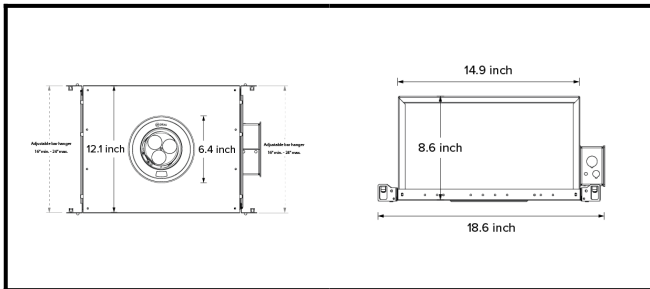

DRX5; Recessed - Standard Trim LED 4° Optic 14W

PHYSICAL	CONSTRUCTION MATERIALS:	LM24 Aluminium, Glass-filled Polycarbonate, Mild Steel mounting ring
	MOUNTING:	Recessed - Standard Trim
	WEIGHT:	1.55kg
	FINISH:	White RAL9010
	MAX AMBIENT TEMPERATURE:	40°C
	CEILING CLEARANCE:	9 inches
	CEILING CUT-OUT:	Ø5.71 inches (Ø145mm)
	CEILING THICKNESS:	0.4 - 2 inches

CONTROL	MOVEMENT TYPE:	DMX
	DIMMING OPTION:	DMX

SPECIFICATION DRX5 3000K LED (10W for light source) standard trim recessed luminaire with 4° optic. Manufactured from LM24 aluminium and glass-filled polycarbonate with a mild-steel mounting ring, installed in a mild-steel recessed IC housing with junction box. Finished in white (RAL 9010). Voltage is 100-277V 50/60HZ. Luminaire has high-performance colour rendering of 90+ CRI. Luminaire can be rotated, with +/- 185° movement through the pan axis and +35 through the tilt axis, at a resolution of less than 1° in either axis. Movement and dimming is controlled by DMX. Recording and recalling of scenes as standard. Product is ETL listed to UL1598 and CSA C22.2#250.0 standards.

LED 4° Optic 14W

Photometry

Cone Diagram

MOVEMENT	MOVEMENT TYPE:	DMX
	PAN MOVEMENT RANGE:	±185°
	TILT MOVEMENT RANGE:	+35°
	PAN MOVEMENT RESOLUTION:	<1°
	TILT MOVEMENT RESOLUTION:	<1°
	PAN SPEED OF MOVEMENT:	20°/s
	TILT SPEED OF MOVEMENT:	20°/s