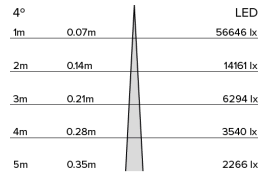

DRX5; Recessed - Standard Trim LED 4° Optic 14W

PHYSICAL	CONSTRUCTION MATERIALS:	LM24 Aluminium, Glass-filled Polycarbonate, Mild Steel mounting ring
	MOUNTING:	Recessed - Standard Trim
	WEIGHT:	1.55kg
	FINISH:	White RAL9010
	MAX AMBIENT TEMPERATURE:	40°C
	CEILING CLEARANCE:	9 inches
	CEILING CUT-OUT:	Ø5.71 inches (Ø145mm)
	CEILING THICKNESS:	0.4 - 2 inches

LED 4° Optic 14W

Photometry

Cone Diagram

MOVEMENT	MOVEMENT TYPE:	DMX
	PAN MOVEMENT RANGE:	±185°
	TILT MOVEMENT RANGE:	+35°
	PAN MOVEMENT RESOLUTION:	<1°
	TILT MOVEMENT RESOLUTION:	<1°
	PAN SPEED OF MOVEMENT:	20°/s
	TILT SPEED OF MOVEMENT:	20°/s