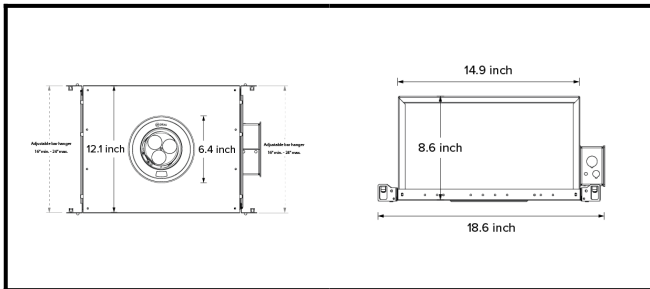

DRX5; Recessed - Standard Trim LED 4° Optic 14W

PHYSICAL	CONSTRUCTION MATERIALS:	LM24 Aluminium, Glass-filled Polycarbonate, Mild Steel mounting ring
	MOUNTING:	Recessed - Standard Trim
	WEIGHT:	1.55kg
	FINISH:	Black RAL9005
	MAX AMBIENT TEMPERATURE:	40°C
	CEILING CLEARANCE:	9 inches
	CEILING CUT-OUT:	Ø5.71 inches (Ø145mm)
	CEILING THICKNESS:	0.4 - 2 inches

CONTROL	MOVEMENT TYPE:	Handheld
	DIMMING OPTION:	Handheld

SPECIFICATION DRX5 3000K LED (10W for light source) standard trim recessed luminaire with 4° optic. Manufactured from LM24 aluminium and glass-filled polycarbonate with a mild-steel mounting ring, installed in a mild-steel recessed IC housing with junction box. Finished in black (RAL 9005). Voltage is 100-277V 50/60HZ. Luminaire has high-performance colour rendering of 90+ CRI. Luminaire can be rotated, with +/- 185° movement through the pan axis and +35 through the tilt axis, at a resolution of less than 1° in either axis. Movement and dimming is controlled using a handheld remote. Recording and recalling of scenes as standard. Product is ETL listed to UL1598 and CSA C22.2#250.0 standards.

LED 4° Optic 14W

Photometry

Cone Diagram

MOVEMENT	MOVEMENT TYPE:	Handheld
	PAN MOVEMENT RANGE:	±185°
	TILT MOVEMENT RANGE:	+35°
	PAN MOVEMENT RESOLUTION:	<1°
	TILT MOVEMENT RESOLUTION:	<1°
	PAN SPEED OF MOVEMENT:	20°/s
	TILT SPEED OF MOVEMENT:	20°/s