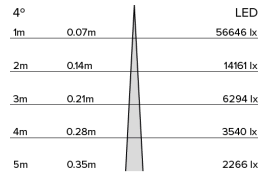

DRX5; Recessed - Standard Trim LED 4° Optic 14W

PHYSICAL	CONSTRUCTION MATERIALS:	LM24 Aluminium, Glass-filled Polycarbonate, Mild Steel mounting ring
	MOUNTING:	Recessed - Standard Trim
	WEIGHT:	1.55kg
	FINISH:	Black RAL9005
	MAX AMBIENT TEMPERATURE:	40°C
	CEILING CLEARANCE:	9 inches
	CEILING CUT-OUT:	Ø5.71 inches (Ø145mm)
	CEILING THICKNESS:	0.4 - 2 inches

LED 4° Optic 14W

Photometry

Cone Diagram

MOVEMENT	MOVEMENT TYPE:	Handheld
	PAN MOVEMENT RANGE:	±185°
	TILT MOVEMENT RANGE:	+35°
	PAN MOVEMENT RESOLUTION:	<1°
	TILT MOVEMENT RESOLUTION:	<1°
	PAN SPEED OF MOVEMENT:	20°/s
	TILT SPEED OF MOVEMENT:	20°/s