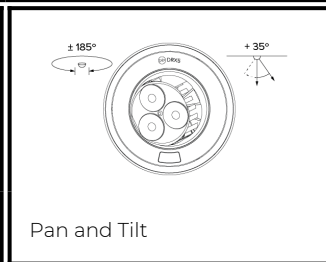

DRX5; Recessed - Standard Trim LED 4° Optic 14W

PHYSICAL	CONSTRUCTION MATERIALS:	LM24 Aluminium, Glass-filled Polycarbonate, Mild Steel mounting ring
	MOUNTING:	Recessed - Standard Trim
	WEIGHT:	1.55kg
	FINISH:	Black RAL9005
	MAX AMBIENT TEMPERATURE:	40°C
	CEILING CLEARANCE:	9 inches
	CEILING CUT-OUT:	Ø5.71 inches (Ø145mm)
	CEILING THICKNESS:	0.4 - 2 inches

CONTROL	MOVEMENT TYPE:	Handheld
	DIMMING OPTION:	Handheld

SPECIFICATION DRX5 3000K LED (10W for light source) standard trim recessed luminaire with 4° optic. Manufactured from LM24 aluminium and glass-filled polycarbonate with a mild-steel mounting ring, installed in a mild-steel recessed IC housing with junction box. Finished in black (RAL 9005). Voltage is 100-277V 50/60HZ. Luminaire has high-performance colour rendering of 90+ CRI. Luminaire can be rotated, with +/- 185° movement through the pan axis and +35 through the tilt axis, at a resolution of less than 1° in either axis. Movement and dimming is controlled using a handheld remote. Recording and recalling of scenes as standard. Product is ETL listed to UL1598 and CSA C22.2#250.0 standards.

PART NO.

DRX5.0006.US
PRODUCT SUMMARY

DRX5 Spotlight; USA; 100-277V 50/60Hz; Standard Trim Mounting; 4° Optic; 3000K 90+CRI LED 10W; Black; Movement & Dimming using Handheld Remote

DRX5; Recessed - Standard Trim

LED 4° Optic 14W

Photometry

Cone Diagram

MOVEMENT	MOVEMENT TYPE:	Handheld
	PAN MOVEMENT RANGE:	±185°
	TILT MOVEMENT RANGE:	+35°
	PAN MOVEMENT RESOLUTION:	<1°
	TILT MOVEMENT RESOLUTION:	<1°
	PAN SPEED OF MOVEMENT:	20°/s
	TILT SPEED OF MOVEMENT:	20°/s