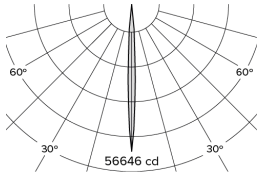

DRX5; Recessed - Standard Trim LED 4° Optic 14W

PHYSICAL	CONSTRUCTION MATERIALS:	LM24 Aluminium, Glass-filled Polycarbonate, Mild Steel mounting ring
	MOUNTING:	Recessed - Standard Trim
	WEIGHT:	1.55kg
	FINISH:	Black RAL9005
	MAX AMBIENT TEMPERATURE:	40°C
	CEILING CLEARANCE:	9 inches
	CEILING CUT-OUT:	Ø5.71 inches (Ø145mm)
	CEILING THICKNESS:	0.4 - 2 inches

CONTROL	MOVEMENT TYPE:	Handheld
	DIMMING OPTION:	Handheld

SPECIFICATION DRX5 3000K LED (10W for light source) standard trim recessed luminaire with 4° optic. Manufactured from LM24 aluminium and glass-filled polycarbonate with a mild-steel mounting ring, installed in a mild-steel recessed IC housing with junction box. Finished in black (RAL 9005). Voltage is 100-277V 50/60HZ. Luminaire has high-performance colour rendering of 90+ CRI. Luminaire can be rotated, with +/- 185° movement through the pan axis and +35 through the tilt axis, at a resolution of less than 1° in either axis. Movement and dimming is controlled using a handheld remote. Recording and recalling of scenes as standard. Product is ETL listed to UL1598 and CSA C22.2#250.0 standards.

LED 4° Optic 14W

Photometry

Cone Diagram

MOVEMENT	MOVEMENT TYPE:	Handheld
	PAN MOVEMENT RANGE:	±185°
	TILT MOVEMENT RANGE:	+35°
	PAN MOVEMENT RESOLUTION:	<1°
	TILT MOVEMENT RESOLUTION:	<1°
	PAN SPEED OF MOVEMENT:	20°/s
	TILT SPEED OF MOVEMENT:	20°/s