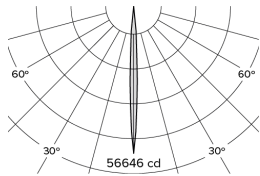

DRX1; Monopoint LED 4° Optic 15W

PHYSICAL	CONSTRUCTION MATERIALS:	A380 Aluminium, Glass-filled Polycarbonate, Mild Steel Mounting Ring
	MOUNTING:	Monopoint
	WEIGHT:	1.86kg
	FINISH:	White RAL9010
	MAX AMBIENT TEMPERATURE:	40°C
	CEILING CLEARANCE:	3 inches (min)
	CEILING CUT-OUT:	4 inches
CEILING THICKNESS:		

CONTROL	MOVEMENT TYPE:	Handheld
	DIMMING OPTION:	DMX

SPECIFICATION DRX1 2700K LED (10W for light source) compact spotlight for monopoint plate with 4° optic. Manufactured from A380 aluminium and glass-filled polycarbonate. Finished in white (RAL 9010). Voltage is 100-240V 50/60HZ. Luminaire has high-performance colour rendering of 90+ CRI. Luminaire can be rotated, with +/- 165° movement through the pan axis and +/- 110° through the tilt axis, at a resolution of less than 1° in either axis. Movement is controlled using a handheld remote, and dimming is controlled using DMX. Recording and recalling of scenes as standard. Product is ETL listed to UL1598 and CSA C22.2#250.0 standards.

Photometry

Cone Diagram

MOVEMENT	MOVEMENT TYPE:	Handheld
	PAN MOVEMENT RANGE:	±165°
	TILT MOVEMENT RANGE:	±110°
	PAN MOVEMENT RESOLUTION:	<1°
	TILT MOVEMENT RESOLUTION:	<1°
	PAN SPEED OF MOVEMENT:	24°/s
	TILT SPEED OF MOVEMENT:	22°/s