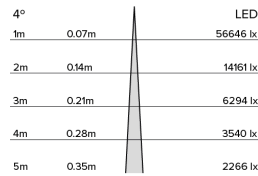

DRX1; Monopoint LED 4° Optic 15W

PHYSICAL	CONSTRUCTION MATERIALS:	A380 Aluminium, Glass-filled Polycarbonate, Mild Steel Mounting Ring
	MOUNTING:	Monopoint
	WEIGHT:	1.86kg
	FINISH:	White RAL9010
	MAX AMBIENT TEMPERATURE:	40°C
	CEILING CLEARANCE:	3 inches (min)
	CEILING CUT-OUT:	4 inches
CEILING THICKNESS:		

Photometry

Cone Diagram

MOVEMENT	MOVEMENT TYPE:	Handheld
	PAN MOVEMENT RANGE:	±165°
	TILT MOVEMENT RANGE:	±110°
	PAN MOVEMENT RESOLUTION:	<1°
	TILT MOVEMENT RESOLUTION:	<1°
	PAN SPEED OF MOVEMENT:	24°/s
	TILT SPEED OF MOVEMENT:	22°/s