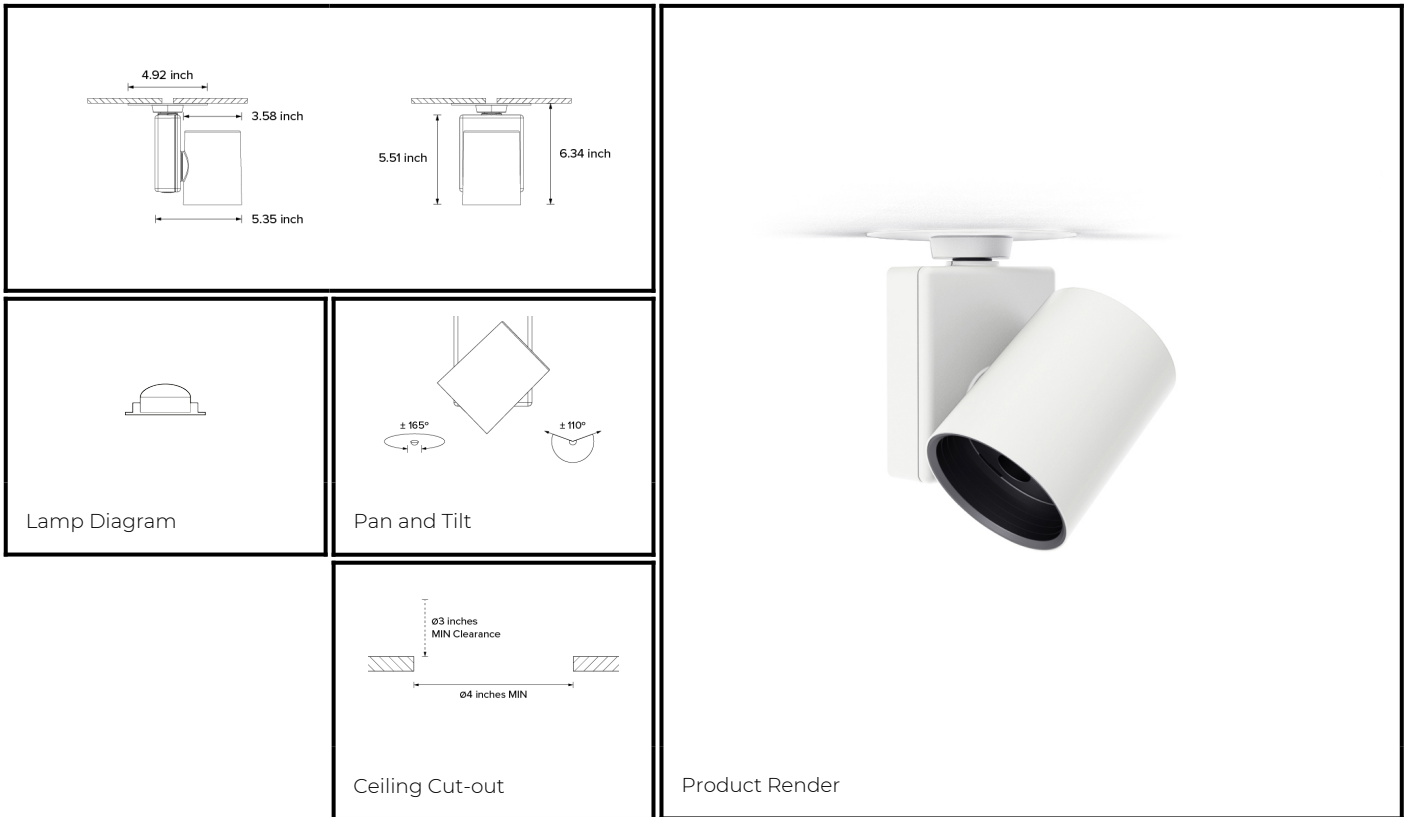

DRX1; Monopoint LED 4° Optic 15W

PHYSICAL	CONSTRUCTION MATERIALS:	A380 Aluminium, Glass-filled Polycarbonate, Mild Steel Mounting Ring
	MOUNTING:	Monopoint
	WEIGHT:	1.86kg
	FINISH:	White RAL9010
	MAX AMBIENT TEMPERATURE:	40°C
	CEILING CLEARANCE:	3 inches (min)
	CEILING CUT-OUT:	4 inches
CEILING THICKNESS:		

CONTROL	MOVEMENT TYPE:	Handheld
	DIMMING OPTION:	DMX

SPECIFICATION DRX1 2700K LED (10W for light source) compact spotlight for monopoint plate with 4° optic. Manufactured from A380 aluminium and glass-filled polycarbonate. Finished in white (RAL 9010). Voltage is 100-240V 50/60HZ. Luminaire has high-performance colour rendering of 90+ CRI. Luminaire can be rotated, with +/- 165° movement through the pan axis and +/- 110° through the tilt axis, at a resolution of less than 1° in either axis. Movement is controlled using a handheld remote, and dimming is controlled using DMX. Recording and recalling of scenes as standard. Product is ETL listed to UL1598 and CSA C22.2#250.0 standards.

PART NO.

DRX1.0062.US

PRODUCT SUMMARY

DRX1 Spotlight; USA; 100-240V 50/60Hz; Monopoint Plate Plate; 4° Optic; 2700K 90+CRI LED 10W; White; Movement using Handheld Remote; Dimming using DMX Control

DRX1; Monopoint LED 4° Optic 15W