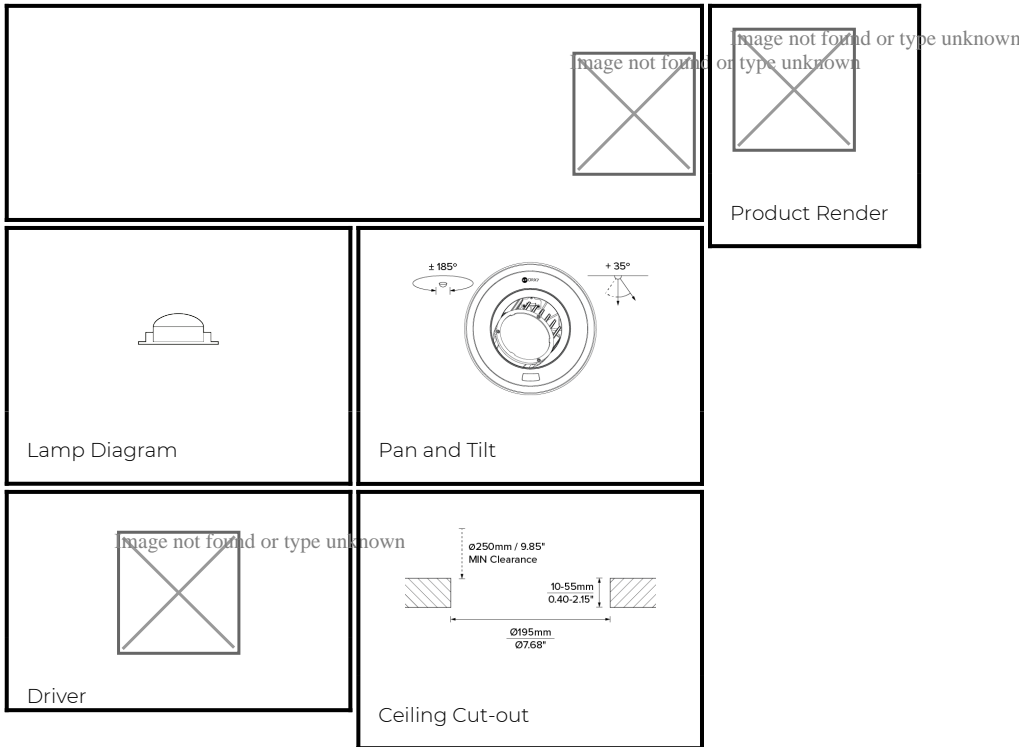

DRX7; Recessed LED 7° Optic 36W

PHYSICAL	CONSTRUCTION MATERIALS:	LM24 Aluminium, Glass-filled Polycarbonate, Mild Steel mounting ring
	MOUNTING:	Recessed
	WEIGHT:	3.0kg
	FINISH:	White RAL9010
	MAX AMBIENT TEMPERATURE:	40°C
	CEILING CLEARANCE:	250mm
	CEILING CUT-OUT:	195mm
	CEILING THICKNESS:	3-45mm

CONTROL	MOVEMENT TYPE:	Handheld
	DIMMING OPTION:	DMX

SPECIFICATION DRX7 2700K LED (25W for light source) standard trim recessed luminaire with 7° optic. Manufactured from LM24 aluminium and glass-filled polycarbonate, with a mild-steel mounting ring. Finished in white (RAL 9010). Voltage is 100-277V 50/60HZ. Luminaire has high-performance colour rendering of 90+ CRI. Luminaire can be rotated, with +/- 185° movement through the pan axis and +35° through the tilt axis, at a resolution of less than 1°; in either axis. Movement is controlled using a handheld remote, and dimming is controlled using DMX. Recording and recalling of scenes as standard.

Image not found or type unknown

Photometry

Image not found or type unknown

Cone Diagram

MOVEMENT	MOVEMENT TYPE:	Handheld
	PAN MOVEMENT RANGE:	+/- 185°
	TILT MOVEMENT RANGE:	+35°
	PAN MOVEMENT RESOLUTION:	<1°
	TILT MOVEMENT RESOLUTION:	<1°
	PAN SPEED OF MOVEMENT:	20°/s
	TILT SPEED OF MOVEMENT:	20°/s