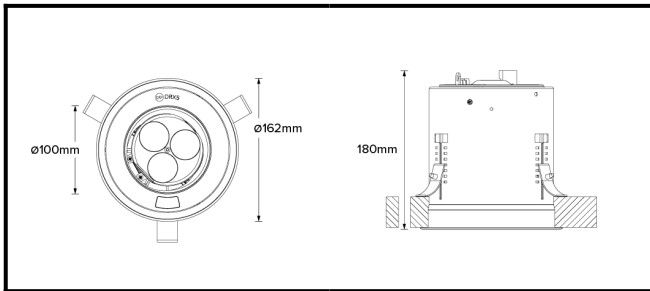

# DRX5; Recessed - Standard LED 4° Optic 14W

<b>PHYSICAL</b>	<b>MOUNTING:</b>	Recessed - Standard
	<b>WEIGHT:</b>	1.55kg
	<b>FINISH:</b>	White RAL9010
	<b>MAX AMBIENT TEMPERATURE:</b>	40°C
	<b>CEILING CLEARANCE:</b>	200mm
	<b>CEILING CUT-OUT:</b>	145mm
	<b>CEILING THICKNESS:</b>	10-55mm

<b>CONTROL</b>	<b>MOVEMENT TYPE:</b>	Handheld Remote
	<b>DIMMING OPTION:</b>	DMX

**SPECIFICATION** DRX5 3000K LED (10W for light source) standard trim recessed luminaire with 4-° optic. Manufactured from LM24 aluminium and glass-filled polycarbonate, with a mild-steel mounting ring. Finished in white (RAL 9010). Voltage is 100-277V 50/60HZ. Luminaire has high-performance colour rendering of 80+ CRI. Luminaire can be rotated, with +/- 185- movement through the pan axis and +35 through the tilt axis, at a resolution of less than 1- in either axis. Movement is controlled using a handheld remote, and dimming is controlled using DMX Recording and recalling of scenes as standard.

PART NO.

**DRX5.0002**
**PRODUCT SUMMARY**

DRX5 Spotlight; 100-277V 50/60Hz; Standard Trim Mounting; 4-° Optic; 3000K 80+CRI LED 10W; White; Movement using Handheld Remote; Dimming using DMX Control

# DRX5; Recessed - Standard LED 4° Optic 14W

Photometry

Cone Diagram

<b>MOVEMENT</b>	<b>MOVEMENT TYPE:</b>	Handheld Remote
	<b>PAN MOVEMENT RANGE:</b>	±185°
	<b>TILT MOVEMENT RANGE:</b>	+35°
	<b>PAN MOVEMENT RESOLUTION:</b>	<1°
	<b>TILT MOVEMENT RESOLUTION:</b>	<1°
	<b>PAN SPEED OF MOVEMENT:</b>	20°/s
	<b>TILT SPEED OF MOVEMENT:</b>	20°/s