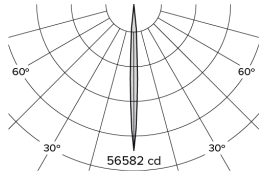

# DRX5; Recessed - Standard LED 4° Optic 14W

<b>PHYSICAL</b>	<b>MOUNTING:</b>	Recessed - Standard
	<b>WEIGHT:</b>	1.55kg
	<b>FINISH:</b>	White RAL9010
	<b>MAX AMBIENT TEMPERATURE:</b>	40°C
	<b>CEILING CLEARANCE:</b>	200mm
	<b>CEILING CUT-OUT:</b>	145mm
	<b>CEILING THICKNESS:</b>	10-55mm

<b>CONTROL</b>	<b>MOVEMENT TYPE:</b>	Handheld Remote
	<b>DIMMING OPTION:</b>	DMX

**SPECIFICATION** DRX5 3000K LED (10W for light source) standard trim recessed luminaire with 4-° optic. Manufactured from LM24 aluminium and glass-filled polycarbonate, with a mild-steel mounting ring. Finished in white (RAL 9010). Voltage is 100-277V 50/60HZ. Luminaire has high-performance colour rendering of 80+ CRI. Luminaire can be rotated, with +/- 185- movement through the pan axis and +35 through the tilt axis, at a resolution of less than 1- in either axis. Movement is controlled using a handheld remote, and dimming is controlled using DMX Recording and recalling of scenes as standard.

# DRX5; Recessed - Standard LED 4° Optic 14W

Photometry

Cone Diagram

<b>MOVEMENT</b>	<b>MOVEMENT TYPE:</b>	Handheld Remote
	<b>PAN MOVEMENT RANGE:</b>	±185°
	<b>TILT MOVEMENT RANGE:</b>	+35°
	<b>PAN MOVEMENT RESOLUTION:</b>	<1°
	<b>TILT MOVEMENT RESOLUTION:</b>	<1°
	<b>PAN SPEED OF MOVEMENT:</b>	20°/s
	<b>TILT SPEED OF MOVEMENT:</b>	20°/s