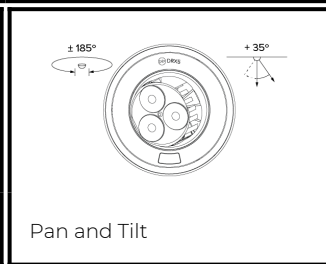

# DRX5; Recessed - Standard LED 4° Optic 14W

<b>PHYSICAL</b>	<b>MOUNTING:</b>	Recessed - Standard
	<b>WEIGHT:</b>	1.55kg
	<b>FINISH:</b>	White RAL9010
	<b>MAX AMBIENT TEMPERATURE:</b>	40°C
	<b>CEILING CLEARANCE:</b>	200mm
	<b>CEILING CUT-OUT:</b>	145mm
	<b>CEILING THICKNESS:</b>	10-55mm

<b>CONTROL</b>	<b>MOVEMENT TYPE:</b>	Handheld Remote
	<b>DIMMING OPTION:</b>	DMX

**SPECIFICATION** DRX5 3000K LED (10W for light source) standard trim recessed luminaire with 4-° optic. Manufactured from LM24 aluminium and glass-filled polycarbonate, with a mild-steel mounting ring. Finished in white (RAL 9010). Voltage is 100-277V 50/60HZ. Luminaire has high-performance colour rendering of 80+ CRI. Luminaire can be rotated, with +/- 185- movement through the pan axis and +35 through the tilt axis, at a resolution of less than 1- in either axis. Movement is controlled using a handheld remote, and dimming is controlled using DMX Recording and recalling of scenes as standard.

# DRX5; Recessed - Standard LED 4° Optic 14W

Photometry

Cone Diagram

<b>MOVEMENT</b>	<b>MOVEMENT TYPE:</b>	Handheld Remote
	<b>PAN MOVEMENT RANGE:</b>	±185°
	<b>TILT MOVEMENT RANGE:</b>	+35°
	<b>PAN MOVEMENT RESOLUTION:</b>	<1°
	<b>TILT MOVEMENT RESOLUTION:</b>	<1°
	<b>PAN SPEED OF MOVEMENT:</b>	20°/s
	<b>TILT SPEED OF MOVEMENT:</b>	20°/s