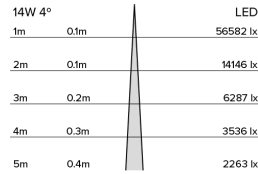

# DRX5; Recessed - Standard LED 4° Optic 14W

<b>PHYSICAL</b>	<b>MOUNTING:</b>	Recessed - Standard
	<b>WEIGHT:</b>	1.55kg
	<b>FINISH:</b>	White RAL9010
	<b>MAX AMBIENT TEMPERATURE:</b>	40°C
	<b>CEILING CLEARANCE:</b>	200mm
	<b>CEILING CUT-OUT:</b>	145mm
	<b>CEILING THICKNESS:</b>	10-55mm

# DRX5; Recessed - Standard LED 4° Optic 14W

Photometry

Cone Diagram

<b>MOVEMENT</b>	<b>MOVEMENT TYPE:</b>	Handheld Remote
	<b>PAN MOVEMENT RANGE:</b>	±185°
	<b>TILT MOVEMENT RANGE:</b>	+35°
	<b>PAN MOVEMENT RESOLUTION:</b>	<1°
	<b>TILT MOVEMENT RESOLUTION:</b>	<1°
	<b>PAN SPEED OF MOVEMENT:</b>	20°/s
	<b>TILT SPEED OF MOVEMENT:</b>	20°/s