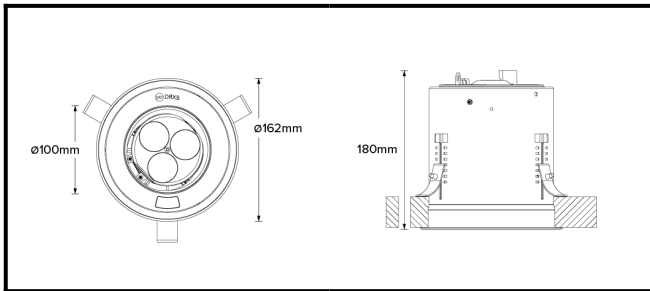

# DRX5; Recessed - Standard LED 4° Optic 14W

PHYSICAL	<b>MOUNTING:</b>	Recessed - Standard
	<b>WEIGHT:</b>	1.55kg
	<b>FINISH:</b>	White RAL9010
	<b>MAX AMBIENT TEMPERATURE:</b>	40°C
	<b>CEILING CLEARANCE:</b>	200mm
	<b>CEILING CUT-OUT:</b>	145mm
	<b>CEILING THICKNESS:</b>	10-55mm

CONTROL	<b>MOVEMENT TYPE:</b>	DMX
	<b>DIMMING OPTION:</b>	DMX

**SPECIFICATION** DRX5 3000K LED (10W for light source) standard trim recessed luminaire with 4-° optic. Manufactured from LM24 aluminium and glass-filled polycarbonate, with a mild-steel mounting ring. Finished in white (RAL 9010). Voltage is 100-277V 50/60HZ. Luminaire has high-performance colour rendering of 80+ CRI. Luminaire can be rotated, with +/- 185- movement through the pan axis and +35 through the tilt axis, at a resolution of less than 1- in either axis. Movement and dimming is controlled by DMX. Recording and recalling of scenes as standard.

PART NO. **DRX5.0003**

**PRODUCT SUMMARY** DRX5 Spotlight; 100-277V 50/60Hz; Standard Trim Mounting; 4-° Optic; 3000K 80+CRI LED 10W; White; Movement & Dimming using DMX Control only

# DRX5; Recessed - Standard LED 4° Optic 14W

Photometry

Cone Diagram

<b>MOVEMENT</b>	<b>MOVEMENT TYPE:</b>	DMX
	<b>PAN MOVEMENT RANGE:</b>	±185°
	<b>TILT MOVEMENT RANGE:</b>	+35°
	<b>PAN MOVEMENT RESOLUTION:</b>	<1°
	<b>TILT MOVEMENT RESOLUTION:</b>	<1°
	<b>PAN SPEED OF MOVEMENT:</b>	20°/s
	<b>TILT SPEED OF MOVEMENT:</b>	20°/s