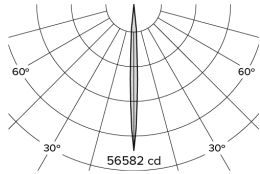

# DRX5; Recessed - Standard LED 4° Optic 14W

PHYSICAL	<b>MOUNTING:</b>	Recessed - Standard
	<b>WEIGHT:</b>	1.55kg
	<b>FINISH:</b>	White RAL9010
	<b>MAX AMBIENT TEMPERATURE:</b>	40°C
	<b>CEILING CLEARANCE:</b>	200mm
	<b>CEILING CUT-OUT:</b>	145mm
	<b>CEILING THICKNESS:</b>	10-55mm

CONTROL	<b>MOVEMENT TYPE:</b>	DMX
	<b>DIMMING OPTION:</b>	DMX

**SPECIFICATION** DRX5 3000K LED (10W for light source) standard trim recessed luminaire with 4-° optic. Manufactured from LM24 aluminium and glass-filled polycarbonate, with a mild-steel mounting ring. Finished in white (RAL 9010). Voltage is 100-277V 50/60HZ. Luminaire has high-performance colour rendering of 80+ CRI. Luminaire can be rotated, with +/- 185- movement through the pan axis and +35 through the tilt axis, at a resolution of less than 1- in either axis. Movement and dimming is controlled by DMX. Recording and recalling of scenes as standard.

# DRX5; Recessed - Standard LED 4° Optic 14W

Photometry

Cone Diagram

<b>MOVEMENT</b>	<b>MOVEMENT TYPE:</b>	DMX
	<b>PAN MOVEMENT RANGE:</b>	±185°
	<b>TILT MOVEMENT RANGE:</b>	+35°
	<b>PAN MOVEMENT RESOLUTION:</b>	<1°
	<b>TILT MOVEMENT RESOLUTION:</b>	<1°
	<b>PAN SPEED OF MOVEMENT:</b>	20°/s
	<b>TILT SPEED OF MOVEMENT:</b>	20°/s