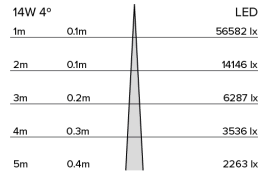

# DRX5; Recessed - Standard LED 4° Optic 14W

PHYSICAL	<b>MOUNTING:</b>	Recessed - Standard
	<b>WEIGHT:</b>	1.55kg
	<b>FINISH:</b>	White RAL9010
	<b>MAX AMBIENT TEMPERATURE:</b>	40°C
	<b>CEILING CLEARANCE:</b>	200mm
	<b>CEILING CUT-OUT:</b>	145mm
	<b>CEILING THICKNESS:</b>	10-55mm

CONTROL	<b>MOVEMENT TYPE:</b>	DMX
	<b>DIMMING OPTION:</b>	DMX

**SPECIFICATION** DRX5 3000K LED (10W for light source) standard trim recessed luminaire with 4-° optic. Manufactured from LM24 aluminium and glass-filled polycarbonate, with a mild-steel mounting ring. Finished in white (RAL 9010). Voltage is 100-277V 50/60HZ. Luminaire has high-performance colour rendering of 80+ CRI. Luminaire can be rotated, with +/- 185- movement through the pan axis and +35 through the tilt axis, at a resolution of less than 1- in either axis. Movement and dimming is controlled by DMX. Recording and recalling of scenes as standard.

# DRX5; Recessed - Standard LED 4° Optic 14W

Photometry

Cone Diagram

<b>MOVEMENT</b>	<b>MOVEMENT TYPE:</b>	DMX
	<b>PAN MOVEMENT RANGE:</b>	±185°
	<b>TILT MOVEMENT RANGE:</b>	+35°
	<b>PAN MOVEMENT RESOLUTION:</b>	<1°
	<b>TILT MOVEMENT RESOLUTION:</b>	<1°
	<b>PAN SPEED OF MOVEMENT:</b>	20°/s
	<b>TILT SPEED OF MOVEMENT:</b>	20°/s