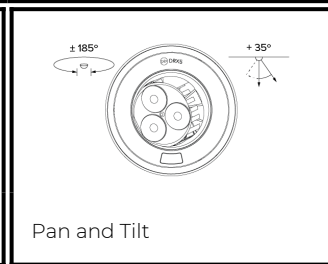

# DRX5; Recessed - Standard LED 4° Optic 14W

PHYSICAL	<b>MOUNTING:</b>	Recessed - Standard
	<b>WEIGHT:</b>	1.55kg
	<b>FINISH:</b>	White RAL9010
	<b>MAX AMBIENT TEMPERATURE:</b>	40°C
	<b>CEILING CLEARANCE:</b>	200mm
	<b>CEILING CUT-OUT:</b>	145mm
	<b>CEILING THICKNESS:</b>	10-55mm

CONTROL	<b>MOVEMENT TYPE:</b>	DMX
	<b>DIMMING OPTION:</b>	DMX

**SPECIFICATION** DRX5 3000K LED (10W for light source) standard trim recessed luminaire with 4-° optic. Manufactured from LM24 aluminium and glass-filled polycarbonate, with a mild-steel mounting ring. Finished in white (RAL 9010). Voltage is 100-277V 50/60HZ. Luminaire has high-performance colour rendering of 80+ CRI. Luminaire can be rotated, with +/- 185- movement through the pan axis and +35 through the tilt axis, at a resolution of less than 1- in either axis. Movement and dimming is controlled by DMX. Recording and recalling of scenes as standard.

PART NO. **DRX5.0003**

**PRODUCT SUMMARY** DRX5 Spotlight; 100-277V 50/60Hz; Standard Trim Mounting; 4-° Optic; 3000K 80+CRI LED 10W; White; Movement & Dimming using DMX Control only

# DRX5; Recessed - Standard LED 4° Optic 14W

Photometry

Cone Diagram

<b>MOVEMENT</b>	<b>MOVEMENT TYPE:</b>	DMX
	<b>PAN MOVEMENT RANGE:</b>	±185°
	<b>TILT MOVEMENT RANGE:</b>	+35°
	<b>PAN MOVEMENT RESOLUTION:</b>	<1°
	<b>TILT MOVEMENT RESOLUTION:</b>	<1°
	<b>PAN SPEED OF MOVEMENT:</b>	20°/s
	<b>TILT SPEED OF MOVEMENT:</b>	20°/s