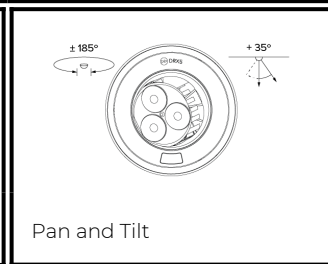

DRX5; Recessed - Standard Trim LED 4° Optic 14W

PHYSICAL	CONSTRUCTION MATERIALS:	LM24 Aluminium, Glass-filled Polycarbonate, Mild Steel mounting ring
	MOUNTING:	Recessed - Standard Trim
	WEIGHT:	1.55kg
	FINISH:	White RAL9010
	MAX AMBIENT TEMPERATURE:	40°C
	CEILING CLEARANCE:	200mm
	CEILING CUT-OUT:	145mm
CEILING THICKNESS:	10-55mm	

CONTROL	MOVEMENT TYPE:	Handheld
	DIMMING OPTION:	DALI

SPECIFICATION DRX5 3000K LED (10W for light source) standard trim recessed luminaire with 4° optic. Manufactured from LM24 aluminium and glass-filled polycarbonate, with a mild-steel mounting ring. Finished in white (RAL 9010). Voltage is 100-277V 50/60HZ. Luminaire has high-performance colour rendering of 90+ CRI. Luminaire can be rotated, with +/- 185° movement through the pan axis and +35 through the tilt axis, at a resolution of less than 1° in either axis. Movement is controlled using a handheld remote, and dimming is controlled using external DALI dimming. Recording and recalling of scenes as standard.

PART NO. **DRX5.0004**

PRODUCT SUMMARY DRX5 Spotlight; 100-277V 50/60Hz; Standard Trim Mounting; 4° Optic; 3000K 90+CRI LED 10W; White; Movement using Handheld Remote; Dimming Using External DALI Control

DRX5; Recessed - Standard Trim LED 4° Optic 14W

Photometry

Cone Diagram

MOVEMENT	MOVEMENT TYPE:	Handheld
	PAN MOVEMENT RANGE:	+/-185°
	TILT MOVEMENT RANGE:	+35°
	PAN MOVEMENT RESOLUTION:	<1°
	TILT MOVEMENT RESOLUTION:	<1°
	PAN SPEED OF MOVEMENT:	20°/s
	TILT SPEED OF MOVEMENT:	20°/s