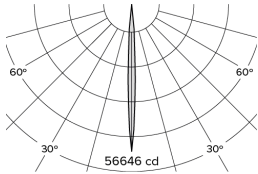

DRX5; Recessed - Standard Trim LED 4° Optic 14W

PHYSICAL	CONSTRUCTION MATERIALS:	LM24 Aluminium, Glass-filled Polycarbonate, Mild Steel mounting ring
	MOUNTING:	Recessed - Standard Trim
	WEIGHT:	1.55kg
	FINISH:	White RAL9010
	MAX AMBIENT TEMPERATURE:	40°C
	CEILING CLEARANCE:	200mm
	CEILING CUT-OUT:	145mm
CEILING THICKNESS:	10-55mm	

DRX5; Recessed - Standard Trim LED 4° Optic 14W

Photometry

Cone Diagram

MOVEMENT	MOVEMENT TYPE:	Handheld
	PAN MOVEMENT RANGE:	+/-185°
	TILT MOVEMENT RANGE:	+35°
	PAN MOVEMENT RESOLUTION:	<1°
	TILT MOVEMENT RESOLUTION:	<1°
	PAN SPEED OF MOVEMENT:	20°/s
	TILT SPEED OF MOVEMENT:	20°/s