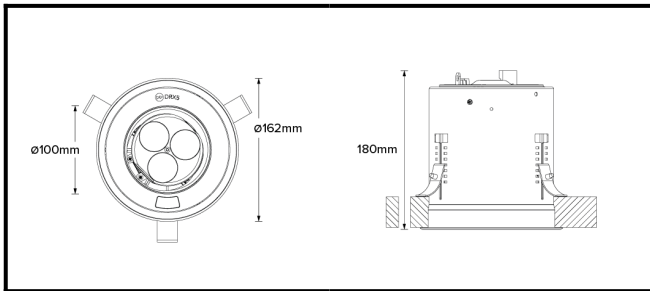

DRX5; Recessed - Standard Trim LED 4° Optic 14W

PHYSICAL	CONSTRUCTION MATERIALS:	LM24 Aluminium, Glass-filled Polycarbonate, Mild Steel mounting ring
	MOUNTING:	Recessed - Standard Trim
	WEIGHT:	1.55kg
	FINISH:	White RAL9010
	MAX AMBIENT TEMPERATURE:	40°C
	CEILING CLEARANCE:	200mm
	CEILING CUT-OUT:	145mm
CEILING THICKNESS:	10-55mm	

CONTROL	MOVEMENT TYPE:	Handheld
	DIMMING OPTION:	DALI

SPECIFICATION DRX5 3000K LED (10W for light source) standard trim recessed luminaire with 4° optic. Manufactured from LM24 aluminium and glass-filled polycarbonate, with a mild-steel mounting ring. Finished in white (RAL 9010). Voltage is 100-277V 50/60HZ. Luminaire has high-performance colour rendering of 90+ CRI. Luminaire can be rotated, with +/- 185° movement through the pan axis and +35 through the tilt axis, at a resolution of less than 1° in either axis. Movement is controlled using a handheld remote, and dimming is controlled using external DALI dimming. Recording and recalling of scenes as standard.

PART NO. **DRX5.0004**

PRODUCT SUMMARY DRX5 Spotlight; 100-277V 50/60Hz; Standard Trim Mounting; 4° Optic; 3000K 90+CRI LED 10W; White; Movement using Handheld Remote; Dimming Using External DALI Control

DRX5; Recessed - Standard Trim LED 4° Optic 14W

Photometry

Cone Diagram

MOVEMENT	MOVEMENT TYPE:	Handheld
	PAN MOVEMENT RANGE:	+/-185°
	TILT MOVEMENT RANGE:	+35°
	PAN MOVEMENT RESOLUTION:	<1°
	TILT MOVEMENT RESOLUTION:	<1°
	PAN SPEED OF MOVEMENT:	20°/s
	TILT SPEED OF MOVEMENT:	20°/s