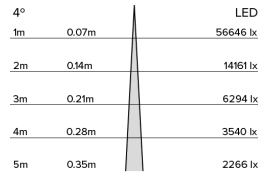

DRX5; Recessed - Standard Trim LED 4° Optic 14W

PHYSICAL	CONSTRUCTION MATERIALS:	LM24 Aluminium, Glass-filled Polycarbonate, Mild Steel mounting ring
	MOUNTING:	Recessed - Standard Trim
	WEIGHT:	1.55kg
	FINISH:	White RAL9010
	MAX AMBIENT TEMPERATURE:	40°C
	CEILING CLEARANCE:	200mm
	CEILING CUT-OUT:	145mm
CEILING THICKNESS:	10-55mm	

DRX5; Recessed - Standard Trim LED 4° Optic 14W

Photometry

Cone Diagram

MOVEMENT	MOVEMENT TYPE:	Handheld
	PAN MOVEMENT RANGE:	+/-185°
	TILT MOVEMENT RANGE:	+35°
	PAN MOVEMENT RESOLUTION:	<1°
	TILT MOVEMENT RESOLUTION:	<1°
	PAN SPEED OF MOVEMENT:	20°/s
	TILT SPEED OF MOVEMENT:	20°/s