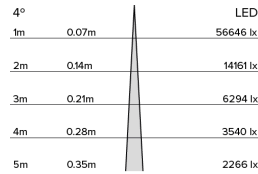

DRX5; Recessed - Standard Trim LED 4° Optic 14W

Product Render

PHYSICAL	CONSTRUCTION MATERIALS:	LM24 Aluminium, Glass-filled Polycarbonate, Mild Steel mounting ring
	MOUNTING:	Recessed - Standard Trim
	WEIGHT:	1.55kg
	FINISH:	White RAL9010
	MAX AMBIENT TEMPERATURE:	40°C
	CEILING CLEARANCE:	200mm
	CEILING CUT-OUT:	145mm
CEILING THICKNESS:	10-55mm	

Photometry

Cone Diagram

MOVEMENT	MOVEMENT TYPE:	Handheld
	PAN MOVEMENT RANGE:	+/-185°
	TILT MOVEMENT RANGE:	+35°
	PAN MOVEMENT RESOLUTION:	<1°
	TILT MOVEMENT RESOLUTION:	<1°
	PAN SPEED OF MOVEMENT:	20°/s
	TILT SPEED OF MOVEMENT:	20°/s