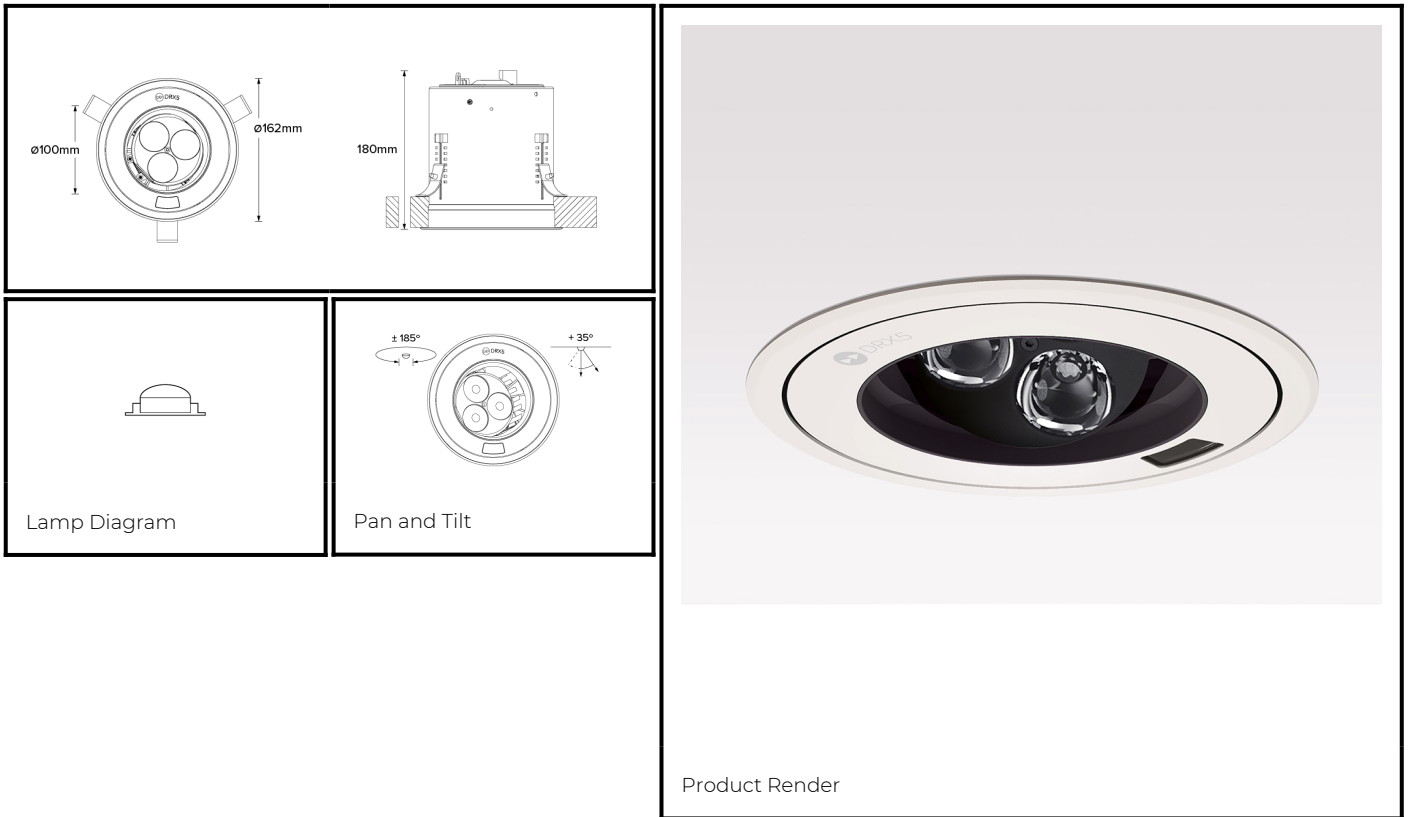

DRX5; Recessed - Standard Trim LED 4° Optic 14W

Product Render

PHYSICAL	CONSTRUCTION MATERIALS:	LM24 Aluminium, Glass-filled Polycarbonate, Mild Steel mounting ring
	MOUNTING:	Recessed - Standard Trim
	WEIGHT:	1.55kg
	FINISH:	White RAL9010
	MAX AMBIENT TEMPERATURE:	40°C
	CEILING CLEARANCE:	200mm
	CEILING CUT-OUT:	145mm
CEILING THICKNESS:	10-55mm	

CONTROL	MOVEMENT TYPE:	Handheld
	DIMMING OPTION:	1-10V

SPECIFICATION DRX5 3000K LED (10W for light source) standard trim recessed luminaire with 4° optic. Manufactured from LM24 aluminium and glass-filled polycarbonate, with a mild-steel mounting ring. Finished in white (RAL 9010). Voltage is 100-277V 50/60HZ. Luminaire has high-performance colour rendering of 90+ CRI. Luminaire can be rotated, with +/- 185° movement through the pan axis and +35 through the tilt axis, at a resolution of less than 1° in either axis. Movement is controlled using a handheld remote, and dimming is controlled using external 1-10V dimming. Recording and recalling of scenes as standard.

PART NO.

DRX5.0005

PRODUCT SUMMARY

DRX5 Spotlight; 100-277V 50/60Hz; Standard Trim Mounting; 4° Optic; 3000K 90+CRI LED 10W; White; Movement using Handheld Remote; Dimming Using External (1-10V)

DRX5; Recessed - Standard Trim LED 4° Optic 14W