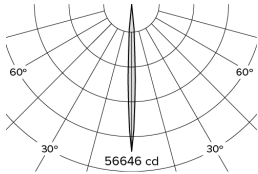

DRX5; Recessed - Standard Trim LED 4° Optic 14W

Product Render

PHYSICAL	CONSTRUCTION MATERIALS:	LM24 Aluminium, Glass-filled Polycarbonate, Mild Steel mounting ring
	MOUNTING:	Recessed - Standard Trim
	WEIGHT:	1.55kg
	FINISH:	White RAL9010
	MAX AMBIENT TEMPERATURE:	40°C
	CEILING CLEARANCE:	200mm
	CEILING CUT-OUT:	145mm
CEILING THICKNESS:	10-55mm	

CONTROL	MOVEMENT TYPE:	Handheld
	DIMMING OPTION:	1-10V

SPECIFICATION DRX5 3000K LED (10W for light source) standard trim recessed luminaire with 4° optic. Manufactured from LM24 aluminium and glass-filled polycarbonate, with a mild-steel mounting ring. Finished in white (RAL 9010). Voltage is 100-277V 50/60HZ. Luminaire has high-performance colour rendering of 90+ CRI. Luminaire can be rotated, with +/- 185° movement through the pan axis and +35 through the tilt axis, at a resolution of less than 1° in either axis. Movement is controlled using a handheld remote, and dimming is controlled using external 1-10V dimming. Recording and recalling of scenes as standard.

Photometry

Cone Diagram

MOVEMENT	MOVEMENT TYPE:	Handheld
	PAN MOVEMENT RANGE:	+/-185°
	TILT MOVEMENT RANGE:	+35°
	PAN MOVEMENT RESOLUTION:	<1°
	TILT MOVEMENT RESOLUTION:	<1°
	PAN SPEED OF MOVEMENT:	20°/s
	TILT SPEED OF MOVEMENT:	20°/s