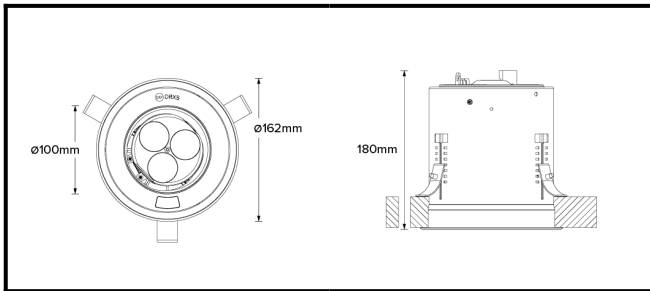

# DRX5; Recessed - Standard LED 4° Optic 14W

<b>PHYSICAL</b>	<b>MOUNTING:</b>	Recessed - Standard
	<b>WEIGHT:</b>	1.55kg
	<b>FINISH:</b>	Black RAL9005
	<b>MAX AMBIENT TEMPERATURE:</b>	40°C
	<b>CEILING CLEARANCE:</b>	200mm
	<b>CEILING CUT-OUT:</b>	145mm
	<b>CEILING THICKNESS:</b>	10-55mm

<b>CONTROL</b>	<b>MOVEMENT TYPE:</b>	Handheld Remote
	<b>DIMMING OPTION:</b>	DMX

**SPECIFICATION** DRX5 3000K LED (10W for light source) standard trim recessed luminaire with 4-° optic. Manufactured from LM24 aluminium and glass-filled polycarbonate, with a mild-steel mounting ring. Finished in black (RAL 9005). Voltage is 100-277V 50/60HZ. Luminaire has high-performance colour rendering of 80+ CRI. Luminaire can be rotated, with +/- 185- movement through the pan axis and +35 through the tilt axis, at a resolution of less than 1- in either axis. Movement is controlled using a handheld remote, and dimming is controlled using DMX Recording and recalling of scenes as standard.

PART NO.

**DRX5.0007**
**PRODUCT SUMMARY**

DRX5 Spotlight; 100-277V 50/60Hz; Standard Trim Mounting; 4-° Optic; 3000K 80+CRI LED 10W; Black; Movement using Handheld Remote; Dimming using DMX Control

# DRX5; Recessed - Standard LED 4° Optic 14W

Photometry

Cone Diagram

<b>MOVEMENT</b>	<b>MOVEMENT TYPE:</b>	Handheld Remote
	<b>PAN MOVEMENT RANGE:</b>	±185°
	<b>TILT MOVEMENT RANGE:</b>	+35°
	<b>PAN MOVEMENT RESOLUTION:</b>	<1°
	<b>TILT MOVEMENT RESOLUTION:</b>	<1°
	<b>PAN SPEED OF MOVEMENT:</b>	20°/s
	<b>TILT SPEED OF MOVEMENT:</b>	20°/s