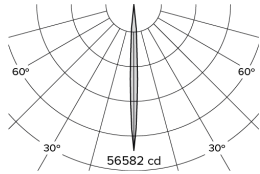

# DRX5; Recessed - Standard LED 4° Optic 14W

<b>PHYSICAL</b>	<b>MOUNTING:</b>	Recessed - Standard
	<b>WEIGHT:</b>	1.55kg
	<b>FINISH:</b>	Black RAL9005
	<b>MAX AMBIENT TEMPERATURE:</b>	40°C
	<b>CEILING CLEARANCE:</b>	200mm
	<b>CEILING CUT-OUT:</b>	145mm
	<b>CEILING THICKNESS:</b>	10-55mm

# DRX5; Recessed - Standard LED 4° Optic 14W

Photometry

Cone Diagram

<b>MOVEMENT</b>	<b>MOVEMENT TYPE:</b>	Handheld Remote
	<b>PAN MOVEMENT RANGE:</b>	±185°
	<b>TILT MOVEMENT RANGE:</b>	+35°
	<b>PAN MOVEMENT RESOLUTION:</b>	<1°
	<b>TILT MOVEMENT RESOLUTION:</b>	<1°
	<b>PAN SPEED OF MOVEMENT:</b>	20°/s
	<b>TILT SPEED OF MOVEMENT:</b>	20°/s