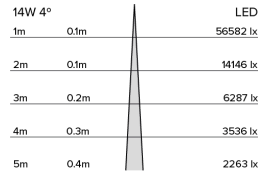

# DRX5; Recessed - Standard LED 4° Optic 14W

<b>PHYSICAL</b>	<b>MOUNTING:</b>	Recessed - Standard
	<b>WEIGHT:</b>	1.55kg
	<b>FINISH:</b>	Black RAL9005
	<b>MAX AMBIENT TEMPERATURE:</b>	40°C
	<b>CEILING CLEARANCE:</b>	200mm
	<b>CEILING CUT-OUT:</b>	145mm
	<b>CEILING THICKNESS:</b>	10-55mm

# DRX5; Recessed - Standard LED 4° Optic 14W

Photometry

Cone Diagram

<b>MOVEMENT</b>	<b>MOVEMENT TYPE:</b>	Handheld Remote
	<b>PAN MOVEMENT RANGE:</b>	±185°
	<b>TILT MOVEMENT RANGE:</b>	+35°
	<b>PAN MOVEMENT RESOLUTION:</b>	<1°
	<b>TILT MOVEMENT RESOLUTION:</b>	<1°
	<b>PAN SPEED OF MOVEMENT:</b>	20°/s
	<b>TILT SPEED OF MOVEMENT:</b>	20°/s