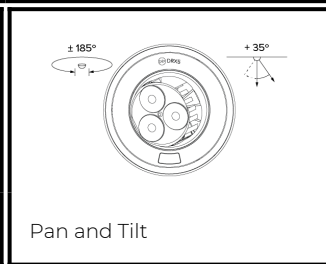

# DRX5; Recessed - Standard LED 4° Optic 14W

<b>PHYSICAL</b>	<b>MOUNTING:</b>	Recessed - Standard
	<b>WEIGHT:</b>	1.55kg
	<b>FINISH:</b>	Black RAL9005
	<b>MAX AMBIENT TEMPERATURE:</b>	40°C
	<b>CEILING CLEARANCE:</b>	200mm
	<b>CEILING CUT-OUT:</b>	145mm
	<b>CEILING THICKNESS:</b>	10-55mm

<b>CONTROL</b>	<b>MOVEMENT TYPE:</b>	Handheld Remote
	<b>DIMMING OPTION:</b>	DMX

**SPECIFICATION** DRX5 3000K LED (10W for light source) standard trim recessed luminaire with 4-° optic. Manufactured from LM24 aluminium and glass-filled polycarbonate, with a mild-steel mounting ring. Finished in black (RAL 9005). Voltage is 100-277V 50/60HZ. Luminaire has high-performance colour rendering of 80+ CRI. Luminaire can be rotated, with +/- 185- movement through the pan axis and +35 through the tilt axis, at a resolution of less than 1- in either axis. Movement is controlled using a handheld remote, and dimming is controlled using DMX Recording and recalling of scenes as standard.

PART NO.

**DRX5.0007**
**PRODUCT SUMMARY**

DRX5 Spotlight; 100-277V 50/60Hz; Standard Trim Mounting; 4-° Optic; 3000K 80+CRI LED 10W; Black; Movement using Handheld Remote; Dimming using DMX Control

# DRX5; Recessed - Standard LED 4° Optic 14W

Photometry

Cone Diagram

<b>MOVEMENT</b>	<b>MOVEMENT TYPE:</b>	Handheld Remote
	<b>PAN MOVEMENT RANGE:</b>	±185°
	<b>TILT MOVEMENT RANGE:</b>	+35°
	<b>PAN MOVEMENT RESOLUTION:</b>	<1°
	<b>TILT MOVEMENT RESOLUTION:</b>	<1°
	<b>PAN SPEED OF MOVEMENT:</b>	20°/s
	<b>TILT SPEED OF MOVEMENT:</b>	20°/s