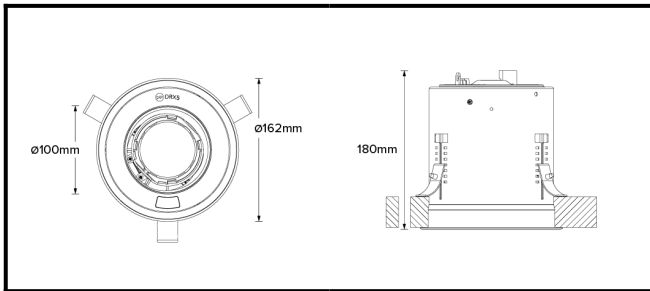

DRX5; Recessed - Standard LED 10° Optic 20W

PHYSICAL	MOUNTING:	Recessed - Standard
	WEIGHT:	1.55kg
	FINISH:	White RAL9010
	MAX AMBIENT TEMPERATURE:	40°C
	CEILING CLEARANCE:	200mm
	CEILING CUT-OUT:	145mm
	CEILING THICKNESS:	10-55mm

CONTROL	MOVEMENT TYPE:	Handheld Remote
	DIMMING OPTION:	Handheld Control

SPECIFICATION DRX5 3000K LED (17W for light source) standard trim recessed luminaire with 10-° optic. Manufactured from LM24 aluminium and glass-filled polycarbonate, with a mild-steel mounting ring. Finished in white (RAL 9010). Voltage is 100-277V 50/60HZ. Luminaire has high-performance colour rendering of 90+ CRI. Luminaire can be rotated, with +/- 185- movement through the pan axis and +35 through the tilt axis, at a resolution of less than 1- in either axis. Movement and dimming is controlled using a handheld remote. Recording and recalling of scenes as standard.

PART NO.

DRX5.0011
PRODUCT SUMMARY

DRX5 Spotlight; 100-277V 50/60Hz; Standard Trim Mounting; 10-° Optic; 3000K 90+CRI LED 17W; White; Movement & Dimming using Handheld Remote

DRX5; Recessed - Standard LED 10° Optic 20W

Photometry

Cone Diagram

MOVEMENT	MOVEMENT TYPE:	Handheld Remote
	PAN MOVEMENT RANGE:	±185°
	TILT MOVEMENT RANGE:	+35°
	PAN MOVEMENT RESOLUTION:	<1°
	TILT MOVEMENT RESOLUTION:	<1°
	PAN SPEED OF MOVEMENT:	20°/s
	TILT SPEED OF MOVEMENT:	20°/s