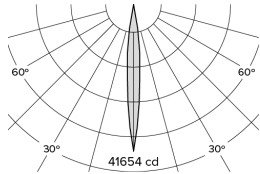

DRX5; Recessed - Standard LED 10° Optic 20W

PHYSICAL	MOUNTING:	Recessed - Standard
	WEIGHT:	1.55kg
	FINISH:	White RAL9010
	MAX AMBIENT TEMPERATURE:	40°C
	CEILING CLEARANCE:	200mm
	CEILING CUT-OUT:	145mm
	CEILING THICKNESS:	10-55mm

Photometry

Cone Diagram

MOVEMENT	MOVEMENT TYPE:	Handheld Remote
	PAN MOVEMENT RANGE:	±185°
	TILT MOVEMENT RANGE:	+35°
	PAN MOVEMENT RESOLUTION:	<1°
	TILT MOVEMENT RESOLUTION:	<1°
	PAN SPEED OF MOVEMENT:	20°/s
	TILT SPEED OF MOVEMENT:	20°/s