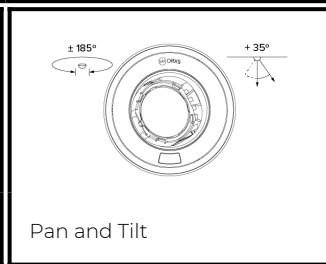

DRX5; Recessed - Standard LED 10° Optic 20W

PHYSICAL	MOUNTING:	Recessed - Standard
	WEIGHT:	1.55kg
	FINISH:	White RAL9010
	MAX AMBIENT TEMPERATURE:	40°C
	CEILING CLEARANCE:	200mm
	CEILING CUT-OUT:	145mm
	CEILING THICKNESS:	10-55mm

CONTROL	MOVEMENT TYPE:	Handheld Remote
	DIMMING OPTION:	Handheld Control

SPECIFICATION DRX5 3000K LED (17W for light source) standard trim recessed luminaire with 10-° optic. Manufactured from LM24 aluminium and glass-filled polycarbonate, with a mild-steel mounting ring. Finished in white (RAL 9010). Voltage is 100-277V 50/60HZ. Luminaire has high-performance colour rendering of 90+ CRI. Luminaire can be rotated, with +/- 185- movement through the pan axis and +35 through the tilt axis, at a resolution of less than 1- in either axis. Movement and dimming is controlled using a handheld remote. Recording and recalling of scenes as standard.

PART NO.

DRX5.0011
PRODUCT SUMMARY

DRX5 Spotlight; 100-277V 50/60Hz; Standard Trim Mounting; 10-° Optic; 3000K 90+CRI LED 17W; White; Movement & Dimming using Handheld Remote

DRX5; Recessed - Standard LED 10° Optic 20W

Photometry

Cone Diagram

MOVEMENT	MOVEMENT TYPE:	Handheld Remote
	PAN MOVEMENT RANGE:	±185°
	TILT MOVEMENT RANGE:	+35°
	PAN MOVEMENT RESOLUTION:	<1°
	TILT MOVEMENT RESOLUTION:	<1°
	PAN SPEED OF MOVEMENT:	20°/s
	TILT SPEED OF MOVEMENT:	20°/s