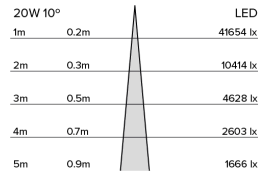

DRX5; Recessed - Standard LED 10° Optic 20W

PHYSICAL	MOUNTING:	Recessed - Standard
	WEIGHT:	1.55kg
	FINISH:	White RAL9010
	MAX AMBIENT TEMPERATURE:	40°C
	CEILING CLEARANCE:	200mm
	CEILING CUT-OUT:	145mm
	CEILING THICKNESS:	10-55mm

Photometry

Cone Diagram

MOVEMENT	MOVEMENT TYPE:	Handheld Remote
	PAN MOVEMENT RANGE:	±185°
	TILT MOVEMENT RANGE:	+35°
	PAN MOVEMENT RESOLUTION:	<1°
	TILT MOVEMENT RESOLUTION:	<1°
	PAN SPEED OF MOVEMENT:	20°/s
	TILT SPEED OF MOVEMENT:	20°/s