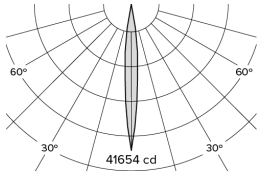

DRX5; Recessed - Standard Trim

LED 10° Optic 20W

PHYSICAL	CONSTRUCTION MATERIALS:	LM24 Aluminium, Glass-filled Polycarbonate, Mild Steel mounting ring
	MOUNTING:	Recessed - Standard Trim
	WEIGHT:	1.55kg
	FINISH:	White RAL9010
	MAX AMBIENT TEMPERATURE:	40°C
	CEILING CLEARANCE:	200mm
	CEILING CUT-OUT:	145mm
	CEILING THICKNESS:	10-55mm

PART NO.

DRX5.0012

PRODUCT SUMMARY

DRX5 Spotlight; 100-277V 50/60Hz; Standard Trim Mounting; 10° Optic; 3000K 90+CRI LED 17W; White; Movement using Handheld Remote; Dimming using DMX Control

DRX5; Recessed - Standard Trim

LED 10° Optic 20W

Photometry

Cone Diagram

MOVEMENT	MOVEMENT TYPE:	Handheld
	PAN MOVEMENT RANGE:	±185°
	TILT MOVEMENT RANGE:	+35°
	PAN MOVEMENT RESOLUTION:	<1°
	TILT MOVEMENT RESOLUTION:	<1°
	PAN SPEED OF MOVEMENT:	20°/s
	TILT SPEED OF MOVEMENT:	20°/s