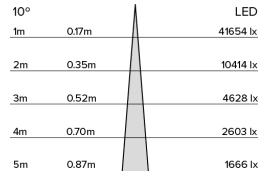

DRX5; Recessed - Standard Trim

LED 10° Optic 20W

PHYSICAL	CONSTRUCTION MATERIALS:	LM24 Aluminium, Glass-filled Polycarbonate, Mild Steel mounting ring
	MOUNTING:	Recessed - Standard Trim
	WEIGHT:	1.55kg
	FINISH:	White RAL9010
	MAX AMBIENT TEMPERATURE:	40°C
	CEILING CLEARANCE:	200mm
	CEILING CUT-OUT:	145mm
	CEILING THICKNESS:	10-55mm

LED 10° Optic 20W

Photometry

Cone Diagram

MOVEMENT	MOVEMENT TYPE:	Handheld
	PAN MOVEMENT RANGE:	±185°
	TILT MOVEMENT RANGE:	+35°
	PAN MOVEMENT RESOLUTION:	<1°
	TILT MOVEMENT RESOLUTION:	<1°
	PAN SPEED OF MOVEMENT:	20°/s
	TILT SPEED OF MOVEMENT:	20°/s