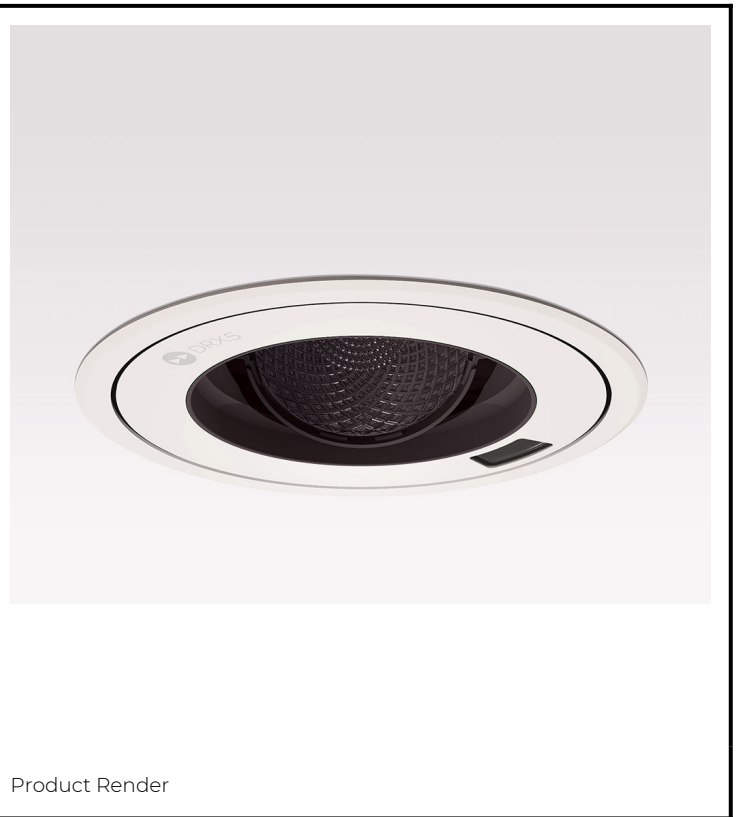

DRX5; Recessed - Standard Trim

LED 10° Optic 20W

PHYSICAL	CONSTRUCTION MATERIALS:	LM24 Aluminium, Glass-filled Polycarbonate, Mild Steel mounting ring
	MOUNTING:	Recessed - Standard Trim
	WEIGHT:	1.55kg
	FINISH:	White RAL9010
	MAX AMBIENT TEMPERATURE:	40°C
	CEILING CLEARANCE:	200mm
	CEILING CUT-OUT:	145mm
	CEILING THICKNESS:	10-55mm

CONTROL	MOVEMENT TYPE:	Handheld
	DIMMING OPTION:	DMX

SPECIFICATION DRX5 3000K LED (17W for light source) standard trim recessed luminaire with 10° optic. Manufactured from LM24 aluminium and glass-filled polycarbonate, with a mild-steel mounting ring. Finished in white (RAL 9010). Voltage is 100-277V 50/60HZ. Luminaire has high-performance colour rendering of 90+ CRI. Luminaire can be rotated, with +/- 185° movement through the pan axis and +35 through the tilt axis, at a resolution of less than 1° in either axis. Movement is controlled using a handheld remote, and dimming is controlled using DMX Recording and recalling of scenes as standard.

PART NO.

DRX5.0012

PRODUCT SUMMARY

DRX5 Spotlight; 100-277V 50/60Hz; Standard Trim Mounting; 10° Optic; 3000K 90+CRI LED 17W; White; Movement using Handheld Remote; Dimming using DMX Control

DRX5; Recessed - Standard Trim

LED 10° Optic 20W

Photometry

Cone Diagram

MOVEMENT	MOVEMENT TYPE:	Handheld
	PAN MOVEMENT RANGE:	±185°
	TILT MOVEMENT RANGE:	+35°
	PAN MOVEMENT RESOLUTION:	<1°
	TILT MOVEMENT RESOLUTION:	<1°
	PAN SPEED OF MOVEMENT:	20°/s
	TILT SPEED OF MOVEMENT:	20°/s