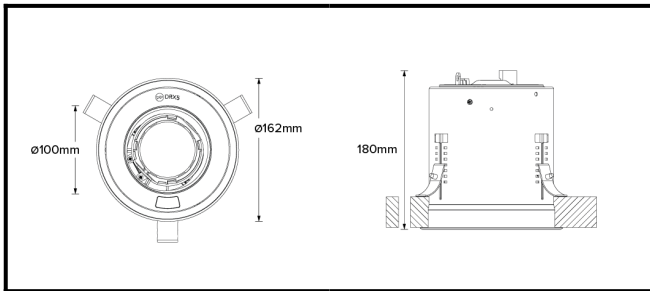

DRX5; Recessed - Standard Trim

LED 10° Optic 20W

PHYSICAL	CONSTRUCTION MATERIALS:	LM24 Aluminium, Glass-filled Polycarbonate, Mild Steel mounting ring
	MOUNTING:	Recessed - Standard Trim
	WEIGHT:	1.55kg
	FINISH:	White RAL9010
	MAX AMBIENT TEMPERATURE:	40°C
	CEILING CLEARANCE:	200mm
	CEILING CUT-OUT:	145mm
	CEILING THICKNESS:	10-55mm

CONTROL	MOVEMENT TYPE:	Handheld
	DIMMING OPTION:	DMX

SPECIFICATION DRX5 3000K LED (17W for light source) standard trim recessed luminaire with 10° optic. Manufactured from LM24 aluminium and glass-filled polycarbonate, with a mild-steel mounting ring. Finished in white (RAL 9010). Voltage is 100-277V 50/60HZ. Luminaire has high-performance colour rendering of 90+ CRI. Luminaire can be rotated, with +/- 185° movement through the pan axis and +35 through the tilt axis, at a resolution of less than 1° in either axis. Movement is controlled using a handheld remote, and dimming is controlled using DMX Recording and recalling of scenes as standard.

PART NO.

DRX5.0012

PRODUCT SUMMARY

DRX5 Spotlight; 100-277V 50/60Hz; Standard Trim Mounting; 10° Optic; 3000K 90+CRI LED 17W; White; Movement using Handheld Remote; Dimming using DMX Control

DRX5; Recessed - Standard Trim

LED 10° Optic 20W

Photometry

Cone Diagram

MOVEMENT	MOVEMENT TYPE:	Handheld
	PAN MOVEMENT RANGE:	±185°
	TILT MOVEMENT RANGE:	+35°
	PAN MOVEMENT RESOLUTION:	<1°
	TILT MOVEMENT RESOLUTION:	<1°
	PAN SPEED OF MOVEMENT:	20°/s
	TILT SPEED OF MOVEMENT:	20°/s