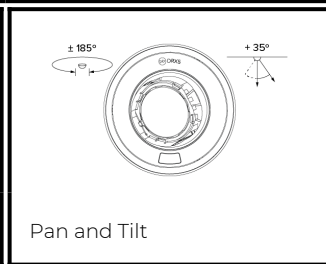

DRX5; Recessed - Standard Trim

LED 10° Optic 20W

PHYSICAL	CONSTRUCTION MATERIALS:	LM24 Aluminium, Glass-filled Polycarbonate, Mild Steel mounting ring
	MOUNTING:	Recessed - Standard Trim
	WEIGHT:	1.55kg
	FINISH:	White RAL9010
	MAX AMBIENT TEMPERATURE:	40°C
	CEILING CLEARANCE:	200mm
	CEILING CUT-OUT:	145mm
	CEILING THICKNESS:	10-55mm

CONTROL	MOVEMENT TYPE:	Handheld
	DIMMING OPTION:	DMX

SPECIFICATION DRX5 3000K LED (17W for light source) standard trim recessed luminaire with 10° optic. Manufactured from LM24 aluminium and glass-filled polycarbonate, with a mild-steel mounting ring. Finished in white (RAL 9010). Voltage is 100-277V 50/60HZ. Luminaire has high-performance colour rendering of 90+ CRI. Luminaire can be rotated, with +/- 185° movement through the pan axis and +35 through the tilt axis, at a resolution of less than 1° in either axis. Movement is controlled using a handheld remote, and dimming is controlled using DMX Recording and recalling of scenes as standard.

PART NO.

DRX5.0012

PRODUCT SUMMARY

DRX5 Spotlight; 100-277V 50/60Hz; Standard Trim Mounting; 10° Optic; 3000K 90+CRI LED 17W; White; Movement using Handheld Remote; Dimming using DMX Control

DRX5; Recessed - Standard Trim

LED 10° Optic 20W

Photometry

Cone Diagram

MOVEMENT	MOVEMENT TYPE:	Handheld
	PAN MOVEMENT RANGE:	±185°
	TILT MOVEMENT RANGE:	+35°
	PAN MOVEMENT RESOLUTION:	<1°
	TILT MOVEMENT RESOLUTION:	<1°
	PAN SPEED OF MOVEMENT:	20°/s
	TILT SPEED OF MOVEMENT:	20°/s