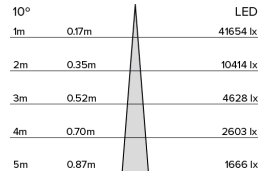

DRX5; Recessed - Standard Trim LED 10° Optic 20W

| | | |
|---------------------------|---------------------------------|--|
| PHYSICAL | CONSTRUCTION MATERIALS: | LM24 Aluminium, Glass-filled Polycarbonate, Mild Steel mounting ring |
| | MOUNTING: | Recessed - Standard Trim |
| | WEIGHT: | 1.55kg |
| | FINISH: | White RAL9010 |
| | MAX AMBIENT TEMPERATURE: | 40°C |
| | CEILING CLEARANCE: | 200mm |
| | CEILING CUT-OUT: | 145mm |
| CEILING THICKNESS: | 10-55mm | |

DRX5; Recessed - Standard Trim LED 10° Optic 20W

Photometry

Cone Diagram

| | | | | | |
|-------------------|-----------------------------------|------------------|---------------------|-----------------------------------|--------|
| MOVEMENT | MOVEMENT TYPE: | DMX | LIGHTING | LIGHT SOURCE: | LED |
| | PAN MOVEMENT RANGE: | +/-185° | | MIN. DISTANCE FROM TARGET: | N/A |
| | TILT MOVEMENT RANGE: | +35° | | MODULE LUMEN OUTPUT: | 1570LM |
| | PAN MOVEMENT RESOLUTION: | <1° | | ABSOLUTE LUMEN OUTPUT: | 1470LM |
| | TILT MOVEMENT RESOLUTION: | <1° | | GLARE MECHANICAL CUT-OFF: | 17° |
| | PAN SPEED OF MOVEMENT: | 20°/s | | GLARE COMFORT CUT-OFF: | 52° |
| | TILT SPEED OF MOVEMENT: | 20°/s | COLOUR TEMP: | 3000K | |
| ELECTRICAL | VOLTAGE REGION: | 100-277V 50/60Hz | | | |
| | IEC PROTECTION CLASS: | Class II | | | |
| | LIGHT SOURCE WATTAGE: | 17W | | | |
| | MOVEMENT WATTAGE: | 3W | | | |
| | LUMINAIRE CIRCUIT WATTAGE: | 20W | | | |