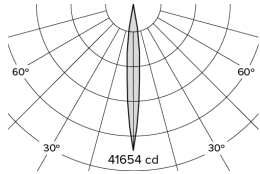

DRX5; Recessed - Standard Trim LED 10° Optic 20W

| | | |
|---------------------------|---------------------------------|--|
| PHYSICAL | CONSTRUCTION MATERIALS: | LM24 Aluminium, Glass-filled Polycarbonate, Mild Steel mounting ring |
| | MOUNTING: | Recessed - Standard Trim |
| | WEIGHT: | 1.55kg |
| | FINISH: | White RAL9010 |
| | MAX AMBIENT TEMPERATURE: | 40°C |
| | CEILING CLEARANCE: | 200mm |
| | CEILING CUT-OUT: | 145mm |
| CEILING THICKNESS: | 10-55mm | |

DRX5; Recessed - Standard Trim LED 10° Optic 20W

Photometry

Cone Diagram

| | | | | | |
|-------------------|-----------------------------------|------------------|---------------------|-----------------------------------|--------|
| MOVEMENT | MOVEMENT TYPE: | DMX | LIGHTING | LIGHT SOURCE: | LED |
| | PAN MOVEMENT RANGE: | +/-185° | | MIN. DISTANCE FROM TARGET: | N/A |
| | TILT MOVEMENT RANGE: | +35° | | MODULE LUMEN OUTPUT: | 1570LM |
| | PAN MOVEMENT RESOLUTION: | <1° | | ABSOLUTE LUMEN OUTPUT: | 1470LM |
| | TILT MOVEMENT RESOLUTION: | <1° | | GLARE MECHANICAL CUT-OFF: | 17° |
| | PAN SPEED OF MOVEMENT: | 20°/s | | GLARE COMFORT CUT-OFF: | 52° |
| | TILT SPEED OF MOVEMENT: | 20°/s | COLOUR TEMP: | 3000K | |
| ELECTRICAL | VOLTAGE REGION: | 100-277V 50/60Hz | | | |
| | IEC PROTECTION CLASS: | Class II | | | |
| | LIGHT SOURCE WATTAGE: | 17W | | | |
| | MOVEMENT WATTAGE: | 3W | | | |
| | LUMINAIRE CIRCUIT WATTAGE: | 20W | | | |