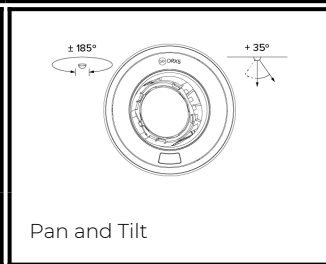

DRX5; Recessed - Standard LED 10° Optic 20W

PHYSICAL	MOUNTING:	Recessed - Standard
	WEIGHT:	1.55kg
	FINISH:	Black RAL9005
	MAX AMBIENT TEMPERATURE:	40°C
	CEILING CLEARANCE:	200mm
	CEILING CUT-OUT:	145mm
	CEILING THICKNESS:	10-55mm

CONTROL	MOVEMENT TYPE:	Handheld Remote
	DIMMING OPTION:	Handheld Control

SPECIFICATION DRX5 3000K LED (17W for light source) standard trim recessed luminaire with 10-° optic. Manufactured from LM24 aluminium and glass-filled polycarbonate, with a mild-steel mounting ring. Finished in black (RAL 9005). Voltage is 100-277V 50/60HZ. Luminaire has high-performance colour rendering of 90+ CRI. Luminaire can be rotated, with +/- 185- movement through the pan axis and +35 through the tilt axis, at a resolution of less than 1- in either axis. Movement and dimming is controlled using a handheld remote. Recording and recalling of scenes as standard.

PART NO.

DRX5.0016
PRODUCT SUMMARY

DRX5 Spotlight; 100-277V 50/60Hz; Standard Trim Mounting; 10-° Optic; 3000K 90+CRI LED 17W; Black; Movement & Dimming using Handheld Remote

DRX5; Recessed - Standard LED 10° Optic 20W

Photometry

Cone Diagram

MOVEMENT	MOVEMENT TYPE:	Handheld Remote
	PAN MOVEMENT RANGE:	±185°
	TILT MOVEMENT RANGE:	+35°
	PAN MOVEMENT RESOLUTION:	<1°
	TILT MOVEMENT RESOLUTION:	<1°
	PAN SPEED OF MOVEMENT:	20°/s
	TILT SPEED OF MOVEMENT:	20°/s