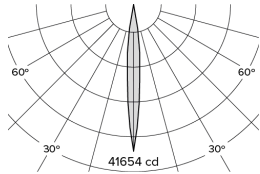

DRX5; Recessed - Standard LED 10° Optic 20W

PHYSICAL	MOUNTING:	Recessed - Standard
	WEIGHT:	1.55kg
	FINISH:	Black RAL9005
	MAX AMBIENT TEMPERATURE:	40°C
	CEILING CLEARANCE:	200mm
	CEILING CUT-OUT:	145mm
	CEILING THICKNESS:	10-55mm

Photometry

Cone Diagram

MOVEMENT	MOVEMENT TYPE:	Handheld Remote
	PAN MOVEMENT RANGE:	±185°
	TILT MOVEMENT RANGE:	+35°
	PAN MOVEMENT RESOLUTION:	<1°
	TILT MOVEMENT RESOLUTION:	<1°
	PAN SPEED OF MOVEMENT:	20°/s
	TILT SPEED OF MOVEMENT:	20°/s