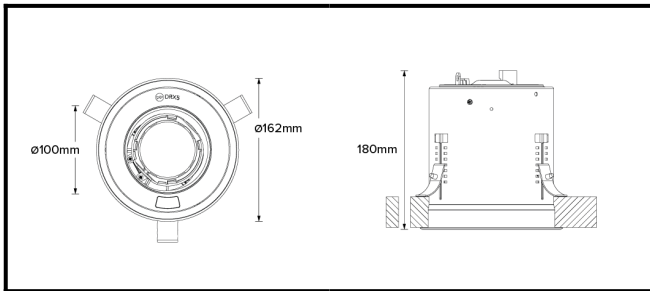

DRX5; Recessed - Standard LED 10° Optic 20W

PHYSICAL	MOUNTING:	Recessed - Standard
	WEIGHT:	1.55kg
	FINISH:	Black RAL9005
	MAX AMBIENT TEMPERATURE:	40°C
	CEILING CLEARANCE:	200mm
	CEILING CUT-OUT:	145mm
	CEILING THICKNESS:	10-55mm

CONTROL	MOVEMENT TYPE:	Handheld Remote
	DIMMING OPTION:	Handheld Control

SPECIFICATION DRX5 3000K LED (17W for light source) standard trim recessed luminaire with 10-° optic. Manufactured from LM24 aluminium and glass-filled polycarbonate, with a mild-steel mounting ring. Finished in black (RAL 9005). Voltage is 100-277V 50/60HZ. Luminaire has high-performance colour rendering of 90+ CRI. Luminaire can be rotated, with +/- 185- movement through the pan axis and +35 through the tilt axis, at a resolution of less than 1- in either axis. Movement and dimming is controlled using a handheld remote. Recording and recalling of scenes as standard.

PART NO.

DRX5.0016
PRODUCT SUMMARY

DRX5 Spotlight; 100-277V 50/60Hz; Standard Trim Mounting; 10-° Optic; 3000K 90+CRI LED 17W; Black; Movement & Dimming using Handheld Remote

DRX5; Recessed - Standard LED 10° Optic 20W

Photometry

Cone Diagram

MOVEMENT	MOVEMENT TYPE:	Handheld Remote
	PAN MOVEMENT RANGE:	±185°
	TILT MOVEMENT RANGE:	+35°
	PAN MOVEMENT RESOLUTION:	<1°
	TILT MOVEMENT RESOLUTION:	<1°
	PAN SPEED OF MOVEMENT:	20°/s
	TILT SPEED OF MOVEMENT:	20°/s