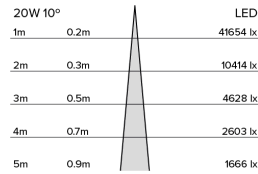

DRX5; Recessed - Standard LED 10° Optic 20W

PHYSICAL	MOUNTING:	Recessed - Standard
	WEIGHT:	1.55kg
	FINISH:	Black RAL9005
	MAX AMBIENT TEMPERATURE:	40°C
	CEILING CLEARANCE:	200mm
	CEILING CUT-OUT:	145mm
	CEILING THICKNESS:	10-55mm

Photometry

Cone Diagram

MOVEMENT	MOVEMENT TYPE:	Handheld Remote
	PAN MOVEMENT RANGE:	±185°
	TILT MOVEMENT RANGE:	+35°
	PAN MOVEMENT RESOLUTION:	<1°
	TILT MOVEMENT RESOLUTION:	<1°
	PAN SPEED OF MOVEMENT:	20°/s
	TILT SPEED OF MOVEMENT:	20°/s