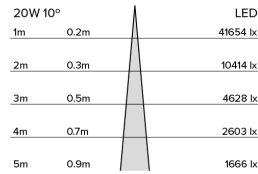

# DRX5; Recessed - Standard LED 10° Optic 20W

<b>PHYSICAL</b>	<b>MOUNTING:</b>	Recessed - Standard
	<b>WEIGHT:</b>	1.55kg
	<b>FINISH:</b>	Black RAL9005
	<b>MAX AMBIENT TEMPERATURE:</b>	40°C
	<b>CEILING CLEARANCE:</b>	200mm
	<b>CEILING CUT-OUT:</b>	145mm
	<b>CEILING THICKNESS:</b>	10-55mm

# DRX5; Recessed - Standard LED 10° Optic 20W

Photometry

Cone Diagram

<b>MOVEMENT</b>	<b>MOVEMENT TYPE:</b>	DMX
	<b>PAN MOVEMENT RANGE:</b>	±185°
	<b>TILT MOVEMENT RANGE:</b>	+35°
	<b>PAN MOVEMENT RESOLUTION:</b>	<1°
	<b>TILT MOVEMENT RESOLUTION:</b>	<1°
	<b>PAN SPEED OF MOVEMENT:</b>	20°/s
	<b>TILT SPEED OF MOVEMENT:</b>	20°/s