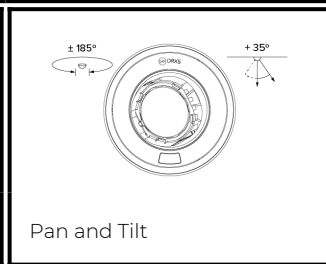

# DRX5; Recessed - Standard LED 10° Optic 20W

<b>PHYSICAL</b>	<b>MOUNTING:</b>	Recessed - Standard
	<b>WEIGHT:</b>	1.55kg
	<b>FINISH:</b>	Black RAL9005
	<b>MAX AMBIENT TEMPERATURE:</b>	40°C
	<b>CEILING CLEARANCE:</b>	200mm
	<b>CEILING CUT-OUT:</b>	145mm
	<b>CEILING THICKNESS:</b>	10-55mm

<b>CONTROL</b>	<b>MOVEMENT TYPE:</b>	DMX
	<b>DIMMING OPTION:</b>	DMX

**SPECIFICATION** DRX5 3000K LED (17W for light source) standard trim recessed luminaire with 10° optic. Manufactured from LM24 aluminium and glass-filled polycarbonate, with a mild-steel mounting ring. Finished in black (RAL 9005). Voltage is 100-277V 50/60HZ. Luminaire has high-performance colour rendering of 90+ CRI. Luminaire can be rotated, with +/- 185° movement through the pan axis and +35 through the tilt axis, at a resolution of less than 1° in either axis. Movement and dimming is controlled by DMX. Recording and recalling of scenes as standard.

# DRX5; Recessed - Standard LED 10° Optic 20W

Photometry

Cone Diagram

<b>MOVEMENT</b>	<b>MOVEMENT TYPE:</b>	DMX
	<b>PAN MOVEMENT RANGE:</b>	±185°
	<b>TILT MOVEMENT RANGE:</b>	+35°
	<b>PAN MOVEMENT RESOLUTION:</b>	<1°
	<b>TILT MOVEMENT RESOLUTION:</b>	<1°
	<b>PAN SPEED OF MOVEMENT:</b>	20°/s
	<b>TILT SPEED OF MOVEMENT:</b>	20°/s