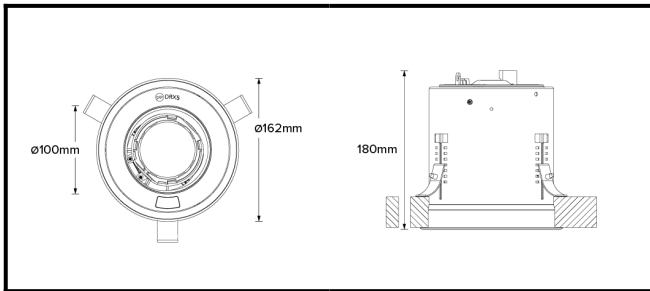

# DRX5; Recessed - Standard LED 10° Optic 20W

<b>PHYSICAL</b>	<b>MOUNTING:</b>	Recessed - Standard
	<b>WEIGHT:</b>	1.55kg
	<b>FINISH:</b>	Black RAL9005
	<b>MAX AMBIENT TEMPERATURE:</b>	40°C
	<b>CEILING CLEARANCE:</b>	200mm
	<b>CEILING CUT-OUT:</b>	145mm
	<b>CEILING THICKNESS:</b>	10-55mm

<b>CONTROL</b>	<b>MOVEMENT TYPE:</b>	DMX
	<b>DIMMING OPTION:</b>	DMX

**SPECIFICATION** DRX5 3000K LED (17W for light source) standard trim recessed luminaire with 10° optic. Manufactured from LM24 aluminium and glass-filled polycarbonate, with a mild-steel mounting ring. Finished in black (RAL 9005). Voltage is 100-277V 50/60HZ. Luminaire has high-performance colour rendering of 90+ CRI. Luminaire can be rotated, with +/- 185° movement through the pan axis and +35 through the tilt axis, at a resolution of less than 1° in either axis. Movement and dimming is controlled by DMX. Recording and recalling of scenes as standard.

PART NO.

**DRX5.0018**
**PRODUCT SUMMARY**

DRX5 Spotlight; 100-277V 50/60Hz; Standard Trim Mounting; 10° Optic; 3000K 90+CRI LED 17W; Black; Movement &amp; Dimming using DMX Control only

# DRX5; Recessed - Standard LED 10° Optic 20W

Photometry

Cone Diagram

<b>MOVEMENT</b>	<b>MOVEMENT TYPE:</b>	DMX
	<b>PAN MOVEMENT RANGE:</b>	±185°
	<b>TILT MOVEMENT RANGE:</b>	+35°
	<b>PAN MOVEMENT RESOLUTION:</b>	<1°
	<b>TILT MOVEMENT RESOLUTION:</b>	<1°
	<b>PAN SPEED OF MOVEMENT:</b>	20°/s
	<b>TILT SPEED OF MOVEMENT:</b>	20°/s