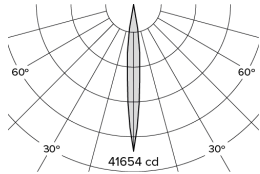

# DRX5; Recessed - Standard LED 10° Optic 20W

<b>PHYSICAL</b>	<b>MOUNTING:</b>	Recessed - Standard
	<b>WEIGHT:</b>	1.55kg
	<b>FINISH:</b>	Black RAL9005
	<b>MAX AMBIENT TEMPERATURE:</b>	40°C
	<b>CEILING CLEARANCE:</b>	200mm
	<b>CEILING CUT-OUT:</b>	145mm
	<b>CEILING THICKNESS:</b>	10-55mm

<b>CONTROL</b>	<b>MOVEMENT TYPE:</b>	DMX
	<b>DIMMING OPTION:</b>	DMX

**SPECIFICATION** DRX5 3000K LED (17W for light source) standard trim recessed luminaire with 10° optic. Manufactured from LM24 aluminium and glass-filled polycarbonate, with a mild-steel mounting ring. Finished in black (RAL 9005). Voltage is 100-277V 50/60HZ. Luminaire has high-performance colour rendering of 90+ CRI. Luminaire can be rotated, with +/- 185° movement through the pan axis and +35 through the tilt axis, at a resolution of less than 1° in either axis. Movement and dimming is controlled by DMX. Recording and recalling of scenes as standard.

# DRX5; Recessed - Standard LED 10° Optic 20W

Photometry

Cone Diagram

<b>MOVEMENT</b>	<b>MOVEMENT TYPE:</b>	DMX
	<b>PAN MOVEMENT RANGE:</b>	±185°
	<b>TILT MOVEMENT RANGE:</b>	+35°
	<b>PAN MOVEMENT RESOLUTION:</b>	<1°
	<b>TILT MOVEMENT RESOLUTION:</b>	<1°
	<b>PAN SPEED OF MOVEMENT:</b>	20°/s
	<b>TILT SPEED OF MOVEMENT:</b>	20°/s