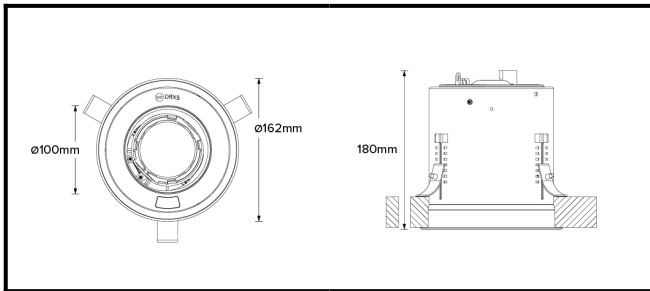

DRX5; Recessed - Standard LED 22° Optic 20W

PHYSICAL	MOUNTING:	Recessed - Standard
	WEIGHT:	1.55kg
	FINISH:	White RAL9010
	MAX AMBIENT TEMPERATURE:	40°C
	CEILING CLEARANCE:	200mm
	CEILING CUT-OUT:	145mm
	CEILING THICKNESS:	10-55mm

CONTROL	MOVEMENT TYPE:	Handheld Remote
	DIMMING OPTION:	Handheld Control

SPECIFICATION DRX5 3000K LED (17W for light source) standard trim recessed luminaire with 22-° optic. Manufactured from LM24 aluminium and glass-filled polycarbonate, with a mild-steel mounting ring. Finished in white (RAL 9010). Voltage is 100-277V 50/60HZ. Luminaire has high-performance colour rendering of 90+ CRI. Luminaire can be rotated, with +/- 185-° movement through the pan axis and +35 through the tilt axis, at a resolution of less than 1-° in either axis. Movement and dimming is controlled using a handheld remote. Recording and recalling of scenes as standard.

PART NO.

DRX5.0021
PRODUCT SUMMARY

DRX5 Spotlight; 100-277V 50/60Hz; Standard Trim Mounting; 22-° Optic; 3000K 90+CRI LED 17W; White; Movement & Dimming using Handheld Remote

DRX5; Recessed - Standard LED 22° Optic 20W

Photometry

Cone Diagram

MOVEMENT	MOVEMENT TYPE:	Handheld Remote
	PAN MOVEMENT RANGE:	±185°
	TILT MOVEMENT RANGE:	+35°
	PAN MOVEMENT RESOLUTION:	<1°
	TILT MOVEMENT RESOLUTION:	<1°
	PAN SPEED OF MOVEMENT:	20°/s
	TILT SPEED OF MOVEMENT:	20°/s