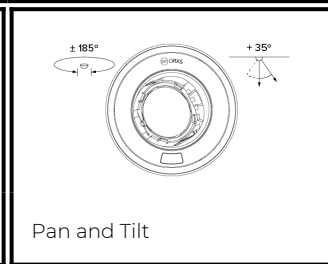

DRX5; Recessed - Standard LED 22° Optic 20W

PHYSICAL	MOUNTING:	Recessed - Standard
	WEIGHT:	1.55kg
	FINISH:	White RAL9010
	MAX AMBIENT TEMPERATURE:	40°C
	CEILING CLEARANCE:	200mm
	CEILING CUT-OUT:	145mm
	CEILING THICKNESS:	10-55mm

CONTROL	MOVEMENT TYPE:	Handheld Remote
	DIMMING OPTION:	Handheld Control

SPECIFICATION DRX5 3000K LED (17W for light source) standard trim recessed luminaire with 22-° optic. Manufactured from LM24 aluminium and glass-filled polycarbonate, with a mild-steel mounting ring. Finished in white (RAL 9010). Voltage is 100-277V 50/60HZ. Luminaire has high-performance colour rendering of 90+ CRI. Luminaire can be rotated, with +/- 185-° movement through the pan axis and +35 through the tilt axis, at a resolution of less than 1-° in either axis. Movement and dimming is controlled using a handheld remote. Recording and recalling of scenes as standard.

PART NO.

DRX5.0021
PRODUCT SUMMARY

DRX5 Spotlight; 100-277V 50/60Hz; Standard Trim Mounting; 22-° Optic; 3000K 90+CRI LED 17W; White; Movement & Dimming using Handheld Remote

DRX5; Recessed - Standard LED 22° Optic 20W

Photometry

Cone Diagram

MOVEMENT	MOVEMENT TYPE:	Handheld Remote
	PAN MOVEMENT RANGE:	±185°
	TILT MOVEMENT RANGE:	+35°
	PAN MOVEMENT RESOLUTION:	<1°
	TILT MOVEMENT RESOLUTION:	<1°
	PAN SPEED OF MOVEMENT:	20°/s
	TILT SPEED OF MOVEMENT:	20°/s