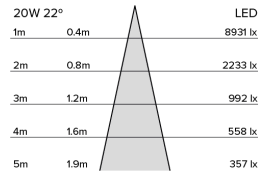

DRX5; Recessed - Standard LED 22° Optic 20W

PHYSICAL	MOUNTING:	Recessed - Standard
	WEIGHT:	1.55kg
	FINISH:	White RAL9010
	MAX AMBIENT TEMPERATURE:	40°C
	CEILING CLEARANCE:	200mm
	CEILING CUT-OUT:	145mm
	CEILING THICKNESS:	10-55mm

Photometry

Cone Diagram

MOVEMENT	MOVEMENT TYPE:	Handheld Remote
	PAN MOVEMENT RANGE:	±185°
	TILT MOVEMENT RANGE:	+35°
	PAN MOVEMENT RESOLUTION:	<1°
	TILT MOVEMENT RESOLUTION:	<1°
	PAN SPEED OF MOVEMENT:	20°/s
	TILT SPEED OF MOVEMENT:	20°/s