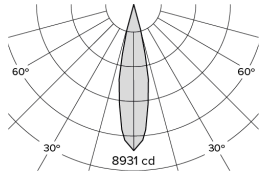

DRX5; Recessed - Standard LED 22° Optic 20W

PHYSICAL	MOUNTING:	Recessed - Standard
	WEIGHT:	1.55kg
	FINISH:	White RAL9010
	MAX AMBIENT TEMPERATURE:	40°C
	CEILING CLEARANCE:	200mm
	CEILING CUT-OUT:	145mm
	CEILING THICKNESS:	10-55mm

Photometry

Cone Diagram

MOVEMENT	MOVEMENT TYPE:	Handheld Remote
	PAN MOVEMENT RANGE:	±185°
	TILT MOVEMENT RANGE:	+35°
	PAN MOVEMENT RESOLUTION:	<1°
	TILT MOVEMENT RESOLUTION:	<1°
	PAN SPEED OF MOVEMENT:	20°/s
	TILT SPEED OF MOVEMENT:	20°/s