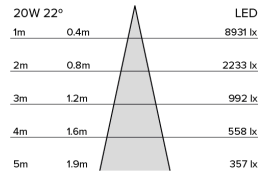

DRX5; Recessed - Standard LED 22° Optic 20W

PHYSICAL	MOUNTING:	Recessed - Standard
	WEIGHT:	1.55kg
	FINISH:	White RAL9010
	MAX AMBIENT TEMPERATURE:	40°C
	CEILING CLEARANCE:	200mm
	CEILING CUT-OUT:	145mm
	CEILING THICKNESS:	10-55mm

Photometry

Cone Diagram

MOVEMENT	MOVEMENT TYPE:	DMX
	PAN MOVEMENT RANGE:	±185°
	TILT MOVEMENT RANGE:	+35°
	PAN MOVEMENT RESOLUTION:	<1°
	TILT MOVEMENT RESOLUTION:	<1°
	PAN SPEED OF MOVEMENT:	20°/s
	TILT SPEED OF MOVEMENT:	20°/s