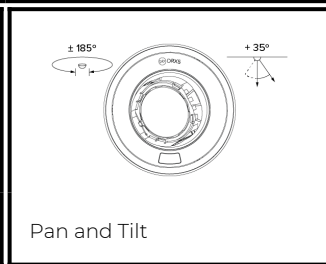

DRX5; Recessed - Standard LED 22° Optic 20W

PHYSICAL	MOUNTING:	Recessed - Standard
	WEIGHT:	1.55kg
	FINISH:	White RAL9010
	MAX AMBIENT TEMPERATURE:	40°C
	CEILING CLEARANCE:	200mm
	CEILING CUT-OUT:	145mm
	CEILING THICKNESS:	10-55mm

CONTROL	MOVEMENT TYPE:	DMX
	DIMMING OPTION:	DMX

SPECIFICATION DRX5 3000K LED (17W for light source) standard trim recessed luminaire with 22-° optic. Manufactured from LM24 aluminium and glass-filled polycarbonate, with a mild-steel mounting ring. Finished in white (RAL 9010). Voltage is 100-277V 50/60HZ. Luminaire has high-performance colour rendering of 90+ CRI. Luminaire can be rotated, with +/- 185-° movement through the pan axis and +35 through the tilt axis, at a resolution of less than 1-° in either axis. Movement and dimming is controlled by DMX. Recording and recalling of scenes as standard.

PART NO. **DRX5.0023**

PRODUCT SUMMARY DRX5 Spotlight; 100-277V 50/60Hz; Standard Trim Mounting; 22-° Optic; 3000K 90+CRI LED 17W; White; Movement & Dimming using DMX Control only

DRX5; Recessed - Standard LED 22° Optic 20W

Photometry

Cone Diagram

MOVEMENT	MOVEMENT TYPE:	DMX
	PAN MOVEMENT RANGE:	±185°
	TILT MOVEMENT RANGE:	+35°
	PAN MOVEMENT RESOLUTION:	<1°
	TILT MOVEMENT RESOLUTION:	<1°
	PAN SPEED OF MOVEMENT:	20°/s
	TILT SPEED OF MOVEMENT:	20°/s