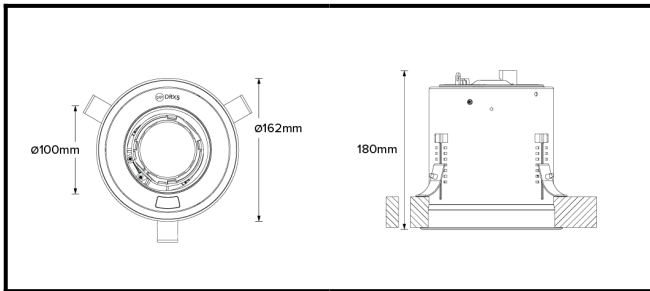

DRX5; Recessed - Standard LED 22° Optic 20W

PHYSICAL	MOUNTING:	Recessed - Standard
	WEIGHT:	1.55kg
	FINISH:	White RAL9010
	MAX AMBIENT TEMPERATURE:	40°C
	CEILING CLEARANCE:	200mm
	CEILING CUT-OUT:	145mm
	CEILING THICKNESS:	10-55mm

CONTROL	MOVEMENT TYPE:	DMX
	DIMMING OPTION:	DMX

SPECIFICATION DRX5 3000K LED (17W for light source) standard trim recessed luminaire with 22-° optic. Manufactured from LM24 aluminium and glass-filled polycarbonate, with a mild-steel mounting ring. Finished in white (RAL 9010). Voltage is 100-277V 50/60HZ. Luminaire has high-performance colour rendering of 90+ CRI. Luminaire can be rotated, with +/- 185-° movement through the pan axis and +35 through the tilt axis, at a resolution of less than 1-° in either axis. Movement and dimming is controlled by DMX. Recording and recalling of scenes as standard.

PART NO. **DRX5.0023**

PRODUCT SUMMARY DRX5 Spotlight; 100-277V 50/60Hz; Standard Trim Mounting; 22-° Optic; 3000K 90+CRI LED 17W; White; Movement & Dimming using DMX Control only

DRX5; Recessed - Standard LED 22° Optic 20W

Photometry

Cone Diagram

MOVEMENT	MOVEMENT TYPE:	DMX
	PAN MOVEMENT RANGE:	±185°
	TILT MOVEMENT RANGE:	+35°
	PAN MOVEMENT RESOLUTION:	<1°
	TILT MOVEMENT RESOLUTION:	<1°
	PAN SPEED OF MOVEMENT:	20°/s
	TILT SPEED OF MOVEMENT:	20°/s