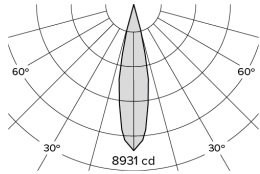

DRX5; Recessed - Standard LED 22° Optic 20W

PHYSICAL	MOUNTING:	Recessed - Standard
	WEIGHT:	1.55kg
	FINISH:	White RAL9010
	MAX AMBIENT TEMPERATURE:	40°C
	CEILING CLEARANCE:	200mm
	CEILING CUT-OUT:	145mm
	CEILING THICKNESS:	10-55mm

CONTROL	MOVEMENT TYPE:	DMX
	DIMMING OPTION:	DMX

SPECIFICATION DRX5 3000K LED (17W for light source) standard trim recessed luminaire with 22-° optic. Manufactured from LM24 aluminium and glass-filled polycarbonate, with a mild-steel mounting ring. Finished in white (RAL 9010). Voltage is 100-277V 50/60HZ. Luminaire has high-performance colour rendering of 90+ CRI. Luminaire can be rotated, with +/- 185-° movement through the pan axis and +35 through the tilt axis, at a resolution of less than 1-° in either axis. Movement and dimming is controlled by DMX. Recording and recalling of scenes as standard.

Photometry

Cone Diagram

MOVEMENT	MOVEMENT TYPE:	DMX
	PAN MOVEMENT RANGE:	±185°
	TILT MOVEMENT RANGE:	+35°
	PAN MOVEMENT RESOLUTION:	<1°
	TILT MOVEMENT RESOLUTION:	<1°
	PAN SPEED OF MOVEMENT:	20°/s
	TILT SPEED OF MOVEMENT:	20°/s