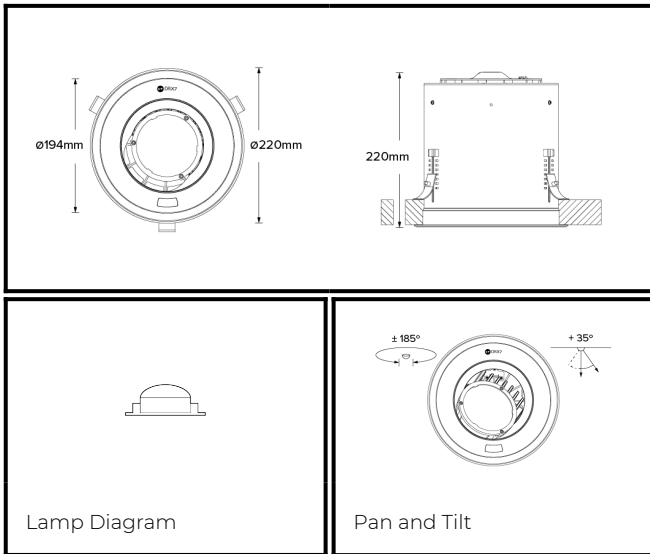

# DRX7; Recessed - Standard Trim LED 7° Optic 35W

|                           |                                 |  |
|---------------------------|---------------------------------|--|
| <b>PHYSICAL</b>           | <b>CONSTRUCTION MATERIALS:</b>  | LM24 Aluminium, Glass-filled Polycarbonate, Mild Steel mounting ring |
|                           | <b>MOUNTING:</b>                | Recessed - Standard Trim   |
|                           | <b>WEIGHT:</b>                  | 3.0kg  |
|                           | <b>FINISH:</b>                  | White RAL9010  |
|                           | <b>MAX AMBIENT TEMPERATURE:</b> | 40°C   |
|                           | <b>CEILING CLEARANCE:</b>       | 250mm  |
|                           | <b>CEILING CUT-OUT:</b>         | 195mm  |
| <b>CEILING THICKNESS:</b> | 3-45mm                          |  |

|                |                        |     |
|----------------|------------------------|-----|
| <b>CONTROL</b> | <b>MOVEMENT TYPE:</b>  | DMX |
|                | <b>DIMMING OPTION:</b> | DMX |

**SPECIFICATION** DRX7 2700K LED (25W for light source) standard trim recessed luminaire with 7° optic. Manufactured from LM24 aluminium and glass-filled polycarbonate, with a mild-steel mounting ring. Finished in white (RAL 9010). Voltage is 100-277V 50/60HZ. Luminaire has high-performance colour rendering of 90+ CRI. Luminaire can be rotated, with +/- 185° movement through the pan axis and +35° through the tilt axis, at a resolution of less than 1° in either axis. Movement and dimming is controlled by DMX. Recording and recalling of scenes as standard.