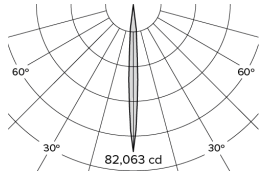

DRX7; Recessed - Standard Trim LED 7° Optic 35W

Photometry