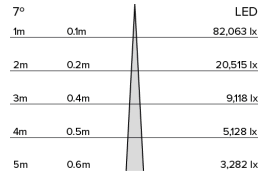

# DRX7; Recessed - Standard Trim LED 7° Optic 35W

Photometry

Cone Diagram

|            |                                   |                  |          |                                   |        |
|------------|-----------------------------------|------------------|----------|-----------------------------------|--------|
| MOVEMENT   | <b>MOVEMENT TYPE:</b>             | DMX              | LIGHTING | <b>LIGHT SOURCE:</b>              | LED    |
|            | <b>PAN MOVEMENT RANGE:</b>        | +/-185°          |          | <b>MIN. DISTANCE FROM TARGET:</b> | N/A    |
|            | <b>TILT MOVEMENT RANGE:</b>       | +35°             |          | <b>MODULE LUMEN OUTPUT:</b>       | 2200LM |
|            | <b>PAN MOVEMENT RESOLUTION:</b>   | <1°              |          | <b>ABSOLUTE LUMEN OUTPUT:</b>     | 1904LM |
|            | <b>TILT MOVEMENT RESOLUTION:</b>  | <1°              |          | <b>GLARE MECHANICAL CUT-OFF:</b>  | 18°    |
|            | <b>PAN SPEED OF MOVEMENT:</b>     | 20°/s            |          | <b>GLARE COMFORT CUT-OFF:</b>     | 53°    |
|            | <b>TILT SPEED OF MOVEMENT:</b>    | 20°/s            |          | <b>COLOUR TEMP:</b>               | 2700K  |
| ELECTRICAL | <b>VOLTAGE REGION:</b>            | 100-277V 50/60Hz |          |                                   |        |
|            | <b>IEC PROTECTION CLASS:</b>      | Class 2          |          |                                   |        |
|            | <b>LIGHT SOURCE WATTAGE:</b>      | 25W              |          |                                   |        |
|            | <b>MOVEMENT WATTAGE:</b>          | 4W               |          |                                   |        |
|            | <b>LUMINAIRE CIRCUIT WATTAGE:</b> | 35W              |          |                                   |        |