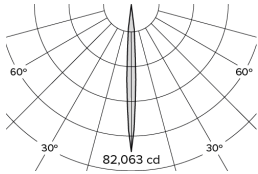

DRX7; Recessed IC - Standard Trim

LED 7° Optic 35W

Product Render

PHYSICAL	CONSTRUCTION MATERIALS:	LM24 Aluminium, Glass-filled Polycarbonate, Mild Steel mounting ring
	MOUNTING:	Recessed IC - Standard Trim
	WEIGHT:	6.6lb + 8.8lb
	FINISH:	White RAL9010
	MAX AMBIENT TEMPERATURE:	40°C
	CEILING CLEARANCE:	11.8 Inches
	CEILING CUT-OUT:	Ø7.7 inches (Ø195mm)
CEILING THICKNESS:	0.4 - 2 inches	

PART NO.

DRX7.0001.US

PRODUCT SUMMARY

DRX7 Spotlight; USA; 100-277V 50/60Hz; Standard Trim Mounting; 7° Optic; 2700K 90+CRI LED 25W; White; Movement & Dimming using Handheld Remote

DRX7; Recessed IC - Standard Trim

LED 7° Optic 35W

Photometry

Cone Diagram

MOVEMENT	MOVEMENT TYPE:	Handheld	LIGHTING	LIGHT SOURCE:	LED
	PAN MOVEMENT RANGE:	±185°		MIN. DISTANCE FROM TARGET:	N/A
	TILT MOVEMENT RANGE:	+35°		MODULE LUMEN OUTPUT:	2200LM
	PAN MOVEMENT RESOLUTION:	<1°		ABSOLUTE LUMEN OUTPUT:	1904LM
	TILT MOVEMENT RESOLUTION:	<1°		GLARE MECHANICAL CUT-OFF:	18°
	PAN SPEED OF MOVEMENT:	20°/s		GLARE COMFORT CUT-OFF:	53°
	TILT SPEED OF MOVEMENT:	20°/s		COLOUR TEMP:	2700K
ELECTRICAL	VOLTAGE REGION:	100-277V 50/60Hz			
	IEC PROTECTION CLASS:	Class 2			
	LIGHT SOURCE WATTAGE:	25W			
	MOVEMENT WATTAGE:	4W			
	LUMINAIRE CIRCUIT WATTAGE:	35W			