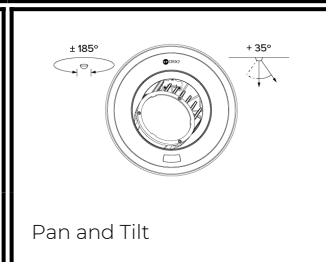

DRX7; Recessed IC - Standard Trim

LED 7° Optic 35W

Product Render

PHYSICAL	CONSTRUCTION MATERIALS:	LM24 Aluminium, Glass-filled Polycarbonate, Mild Steel mounting ring
	MOUNTING:	Recessed IC - Standard Trim
	WEIGHT:	6.6lb + 8.8lb
	FINISH:	White RAL9010
	MAX AMBIENT TEMPERATURE:	40°C
	CEILING CLEARANCE:	11.8 Inches
	CEILING CUT-OUT:	Ø7.7 inches (Ø195mm)
CEILING THICKNESS:	0.4 - 2 inches	

CONTROL	MOVEMENT TYPE:	Handheld
	DIMMING OPTION:	Handheld

SPECIFICATION DRX7 2700K LED (25W for light source) standard trim recessed luminaire with 7° optic. Manufactured from LM24 aluminium and glass-filled polycarbonate, with a mild-steel mounting ring. Finished in white (RAL 9010). Voltage is 100-277V 50/60HZ. Luminaire has high-performance colour rendering of 90+ CRI. Luminaire can be rotated, with +/- 185° movement through the pan axis and +35° through the tilt axis, at a resolution of less than 1° in either axis. Movement and dimming is controlled using a handheld remote. Recording and recalling of scenes as standard. Product is ETL listed to UL1598 and CSA C22.2#250.0 standards.

PART NO.

DRX7.0001.US

PRODUCT SUMMARY

DRX7 Spotlight; USA; 100-277V 50/60Hz; Standard Trim Mounting; 7° Optic; 2700K 90+CRI LED 25W; White; Movement & Dimming using Handheld Remote

DRX7; Recessed IC - Standard Trim

LED 7° Optic 35W

Photometry

Cone Diagram

MOVEMENT	MOVEMENT TYPE:	Handheld	LIGHTING	LIGHT SOURCE:	LED
	PAN MOVEMENT RANGE:	±185°		MIN. DISTANCE FROM TARGET:	N/A
	TILT MOVEMENT RANGE:	+35°		MODULE LUMEN OUTPUT:	2200LM
	PAN MOVEMENT RESOLUTION:	<1°		ABSOLUTE LUMEN OUTPUT:	1904LM
	TILT MOVEMENT RESOLUTION:	<1°		GLARE MECHANICAL CUT-OFF:	18°
	PAN SPEED OF MOVEMENT:	20°/s		GLARE COMFORT CUT-OFF:	53°
	TILT SPEED OF MOVEMENT:	20°/s		COLOUR TEMP:	2700K
ELECTRICAL	VOLTAGE REGION:	100-277V 50/60Hz			
	IEC PROTECTION CLASS:	Class 2			
	LIGHT SOURCE WATTAGE:	25W			
	MOVEMENT WATTAGE:	4W			
	LUMINAIRE CIRCUIT WATTAGE:	35W			