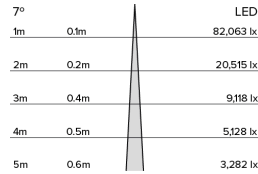

DRX7; Recessed IC - Standard Trim

LED 7° Optic 35W

Product Render

PHYSICAL	CONSTRUCTION MATERIALS:	LM24 Aluminium, Glass-filled Polycarbonate, Mild Steel mounting ring
	MOUNTING:	Recessed IC - Standard Trim
	WEIGHT:	6.6lb + 8.8lb
	FINISH:	White RAL9010
	MAX AMBIENT TEMPERATURE:	40°C
	CEILING CLEARANCE:	11.8 Inches
	CEILING CUT-OUT:	Ø7.7 inches (Ø195mm)
CEILING THICKNESS:	0.4 - 2 inches	

LED 7° Optic 35W

Photometry

Cone Diagram

MOVEMENT	MOVEMENT TYPE:	Handheld	LIGHTING	LIGHT SOURCE:	LED
	PAN MOVEMENT RANGE:	±185°		MIN. DISTANCE FROM TARGET:	N/A
	TILT MOVEMENT RANGE:	+35°		MODULE LUMEN OUTPUT:	2200LM
	PAN MOVEMENT RESOLUTION:	<1°		ABSOLUTE LUMEN OUTPUT:	1904LM
	TILT MOVEMENT RESOLUTION:	<1°		GLARE MECHANICAL CUT-OFF:	18°
	PAN SPEED OF MOVEMENT:	20°/s		GLARE COMFORT CUT-OFF:	53°
	TILT SPEED OF MOVEMENT:	20°/s		COLOUR TEMP:	2700K
ELECTRICAL	VOLTAGE REGION:	100-277V 50/60Hz			
	IEC PROTECTION CLASS:	Class 2			
	LIGHT SOURCE WATTAGE:	25W			
	MOVEMENT WATTAGE:	4W			
	LUMINAIRE CIRCUIT WATTAGE:	35W			