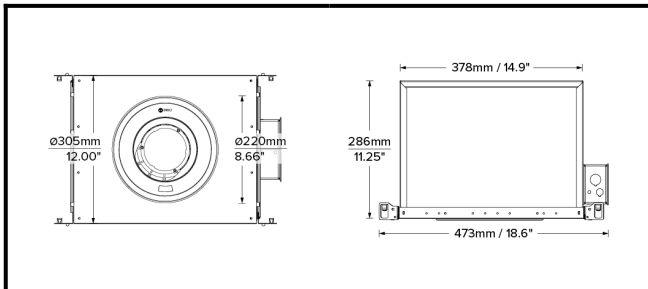

DRX7; Recessed IC - Standard Trim

LED 7° Optic 35W

Product Render

PHYSICAL	CONSTRUCTION MATERIALS:	LM24 Aluminium, Glass-filled Polycarbonate, Mild Steel mounting ring
	MOUNTING:	Recessed IC - Standard Trim
	WEIGHT:	6.6lb + 8.8lb
	FINISH:	White RAL9010
	MAX AMBIENT TEMPERATURE:	40°C
	CEILING CLEARANCE:	11.8 Inches
	CEILING CUT-OUT:	Ø7.7 inches (Ø195mm)
CEILING THICKNESS:	0.4 - 2 inches	

CONTROL	MOVEMENT TYPE:	Handheld
	DIMMING OPTION:	Handheld

SPECIFICATION DRX7 2700K LED (25W for light source) standard trim recessed luminaire with 7° optic. Manufactured from LM24 aluminium and glass-filled polycarbonate, with a mild-steel mounting ring. Finished in white (RAL 9010). Voltage is 100-277V 50/60HZ. Luminaire has high-performance colour rendering of 90+ CRI. Luminaire can be rotated, with +/- 185° movement through the pan axis and +35° through the tilt axis, at a resolution of less than 1° in either axis. Movement and dimming is controlled using a handheld remote. Recording and recalling of scenes as standard. Product is ETL listed to UL1598 and CSA C22.2#250.0 standards.

LED 7° Optic 35W

Photometry

Cone Diagram

MOVEMENT	MOVEMENT TYPE:	Handheld	LIGHTING	LIGHT SOURCE:	LED
	PAN MOVEMENT RANGE:	±185°		MIN. DISTANCE FROM TARGET:	N/A
	TILT MOVEMENT RANGE:	+35°		MODULE LUMEN OUTPUT:	2200LM
	PAN MOVEMENT RESOLUTION:	<1°		ABSOLUTE LUMEN OUTPUT:	1904LM
	TILT MOVEMENT RESOLUTION:	<1°		GLARE MECHANICAL CUT-OFF:	18°
	PAN SPEED OF MOVEMENT:	20°/s		GLARE COMFORT CUT-OFF:	53°
	TILT SPEED OF MOVEMENT:	20°/s		COLOUR TEMP:	2700K
ELECTRICAL	VOLTAGE REGION:	100-277V 50/60Hz			
	IEC PROTECTION CLASS:	Class 2			
	LIGHT SOURCE WATTAGE:	25W			
	MOVEMENT WATTAGE:	4W			
	LUMINAIRE CIRCUIT WATTAGE:	35W			