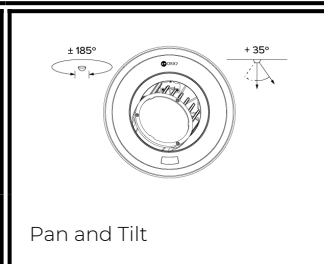

DRX7; Recessed IC - Standard Trim

LED 7° Optic 35W

Product Render

PHYSICAL	CONSTRUCTION MATERIALS:	LM24 Aluminium, Glass-filled Polycarbonate, Mild Steel mounting ring
	MOUNTING:	Recessed IC - Standard Trim
	WEIGHT:	6.6lb + 8.8lb
	FINISH:	White RAL9010
	MAX AMBIENT TEMPERATURE:	40°C
	CEILING CLEARANCE:	11.8 Inches
	CEILING CUT-OUT:	Ø7.7 inches (Ø195mm)
CEILING THICKNESS:	0.4 - 2 inches	

CONTROL	MOVEMENT TYPE:	DMX
	DIMMING OPTION:	DMX

SPECIFICATION DRX7 2700K LED (25W for light source) standard trim recessed luminaire with 7° optic. Manufactured from LM24 aluminium and glass-filled polycarbonate, with a mild-steel mounting ring. Finished in white (RAL 9010). Voltage is 100-277V 50/60HZ. Luminaire has high-performance colour rendering of 90+ CRI. Luminaire can be rotated, with +/- 185° movement through the pan axis and +35° through the tilt axis, at a resolution of less than 1° in either axis. Movement and dimming is controlled by DMX. Recording and recalling of scenes as standard. Product is ETL listed to UL1598 and CSA C22.2#250.0 standards.

PART NO.

DRX7.0003.US

PRODUCT SUMMARY

DRX7 Spotlight; USA; 100-277V 50/60Hz; Standard Trim Mounting; 7° Optic; 2700K 90+CRI LED 25W; White; Movement & Dimming using DMX Control only

DRX7; Recessed IC - Standard Trim

LED 7° Optic 35W

Photometry

Cone Diagram

MOVEMENT	MOVEMENT TYPE:	DMX	LIGHTING	LIGHT SOURCE:	LED
	PAN MOVEMENT RANGE:	±185°		MIN. DISTANCE FROM TARGET:	N/A
	TILT MOVEMENT RANGE:	+35°		MODULE LUMEN OUTPUT:	2200LM
	PAN MOVEMENT RESOLUTION:	<1°		ABSOLUTE LUMEN OUTPUT:	1904LM
	TILT MOVEMENT RESOLUTION:	<1°		GLARE MECHANICAL CUT-OFF:	18°
	PAN SPEED OF MOVEMENT:	20°/s		GLARE COMFORT CUT-OFF:	53°
	TILT SPEED OF MOVEMENT:	20°/s		COLOUR TEMP:	2700K
ELECTRICAL	VOLTAGE REGION:	100-277V 50/60Hz			
	IEC PROTECTION CLASS:	Class 2			
	LIGHT SOURCE WATTAGE:	25W			
	MOVEMENT WATTAGE:	4W			
	LUMINAIRE CIRCUIT WATTAGE:	35W			