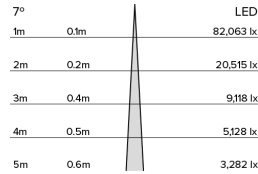

DRX7; Recessed IC - Standard Trim LED 7° Optic 35W

PHYSICAL	CONSTRUCTION MATERIALS:	LM24 Aluminium, Glass-filled Polycarbonate, Mild Steel mounting ring
	MOUNTING:	Recessed IC - Standard Trim
	WEIGHT:	6.6lb + 8.8lb
	FINISH:	White RAL9010
	MAX AMBIENT TEMPERATURE:	40°C
	CEILING CLEARANCE:	11.8 Inches
	CEILING CUT-OUT:	Ø7.7 inches (Ø195mm)
	CEILING THICKNESS:	0.4 - 2 inches

LED 7° Optic 35W

Photometry

Cone Diagram

MOVEMENT	MOVEMENT TYPE:	DMX
	PAN MOVEMENT RANGE:	±185°
	TILT MOVEMENT RANGE:	+35°
	PAN MOVEMENT RESOLUTION:	<1°
	TILT MOVEMENT RESOLUTION:	<1°
	PAN SPEED OF MOVEMENT:	20°/s
	TILT SPEED OF MOVEMENT:	20°/s