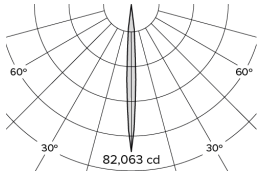

DRX7; Recessed IC - Standard Trim LED 7° Optic 35W

PHYSICAL	CONSTRUCTION MATERIALS:	LM24 Aluminium, Glass-filled Polycarbonate, Mild Steel mounting ring
	MOUNTING:	Recessed IC - Standard Trim
	WEIGHT:	6.6lb + 8.8lb
	FINISH:	White RAL9010
	MAX AMBIENT TEMPERATURE:	40°C
	CEILING CLEARANCE:	11.8 Inches
	CEILING CUT-OUT:	Ø7.7 inches (Ø195mm)
	CEILING THICKNESS:	0.4 - 2 inches

PART NO.

DRX7.0003.US

PRODUCT SUMMARY

DRX7 Spotlight; USA; 100-277V 50/60Hz; Standard Trim Mounting; 7° Optic; 2700K 90+CRI LED 25W; White; Movement & Dimming using DMX Control only

DRX7; Recessed IC - Standard Trim

LED 7° Optic 35W

Photometry

Cone Diagram

MOVEMENT	MOVEMENT TYPE:	DMX
	PAN MOVEMENT RANGE:	±185°
	TILT MOVEMENT RANGE:	+35°
	PAN MOVEMENT RESOLUTION:	<1°
	TILT MOVEMENT RESOLUTION:	<1°
	PAN SPEED OF MOVEMENT:	20°/s
	TILT SPEED OF MOVEMENT:	20°/s