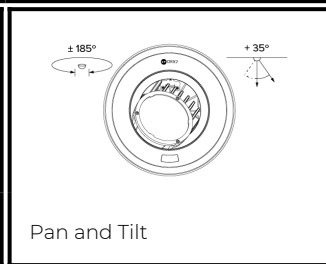

DRX7; Recessed IC - Standard Trim LED 7° Optic 35W

PHYSICAL	CONSTRUCTION MATERIALS:	LM24 Aluminium, Glass-filled Polycarbonate, Mild Steel mounting ring
	MOUNTING:	Recessed IC - Standard Trim
	WEIGHT:	6.6lb + 8.8lb
	FINISH:	White RAL9010
	MAX AMBIENT TEMPERATURE:	40°C
	CEILING CLEARANCE:	11.8 Inches
	CEILING CUT-OUT:	Ø7.7 inches (Ø195mm)
	CEILING THICKNESS:	0.4 - 2 inches

CONTROL	MOVEMENT TYPE:	DMX
	DIMMING OPTION:	DMX

SPECIFICATION DRX7 2700K LED (25W for light source) standard trim recessed luminaire with 7° optic. Manufactured from LM24 aluminium and glass-filled polycarbonate, with a mild-steel mounting ring. Finished in white (RAL 9010). Voltage is 100-277V 50/60HZ. Luminaire has high-performance colour rendering of 90+ CRI. Luminaire can be rotated, with +/- 185° movement through the pan axis and +35° through the tilt axis, at a resolution of less than 1° in either axis. Movement and dimming is controlled by DMX. Recording and recalling of scenes as standard. Product is ETL listed to UL1598 and CSA C22.2#250.0 standards.

LED 7° Optic 35W

Photometry

Cone Diagram

MOVEMENT	MOVEMENT TYPE:	DMX
	PAN MOVEMENT RANGE:	±185°
	TILT MOVEMENT RANGE:	+35°
	PAN MOVEMENT RESOLUTION:	<1°
	TILT MOVEMENT RESOLUTION:	<1°
	PAN SPEED OF MOVEMENT:	20°/s
	TILT SPEED OF MOVEMENT:	20°/s