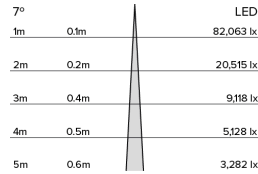

DRX7; Recessed IC - Standard Trim

LED 7° Optic 35W

Product Render

PHYSICAL	CONSTRUCTION MATERIALS:	LM24 Aluminium, Glass-filled Polycarbonate, Mild Steel mounting ring
	MOUNTING:	Recessed IC - Standard Trim
	WEIGHT:	6.6lb + 8.8lb
	FINISH:	White RAL9010
	MAX AMBIENT TEMPERATURE:	40°C
	CEILING CLEARANCE:	11.8 Inches
	CEILING CUT-OUT:	Ø7.7 inches (Ø195mm)
CEILING THICKNESS:	0.4 - 2 inches	

LED 7° Optic 35W

Photometry

Cone Diagram

MOVEMENT	MOVEMENT TYPE:	DMX	LIGHTING	LIGHT SOURCE:	LED
	PAN MOVEMENT RANGE:	±185°		MIN. DISTANCE FROM TARGET:	N/A
	TILT MOVEMENT RANGE:	+35°		MODULE LUMEN OUTPUT:	2200LM
	PAN MOVEMENT RESOLUTION:	<1°		ABSOLUTE LUMEN OUTPUT:	1904LM
	TILT MOVEMENT RESOLUTION:	<1°		GLARE MECHANICAL CUT-OFF:	18°
	PAN SPEED OF MOVEMENT:	20°/s		GLARE COMFORT CUT-OFF:	53°
	TILT SPEED OF MOVEMENT:	20°/s		COLOUR TEMP:	2700K
ELECTRICAL	VOLTAGE REGION:	100-277V 50/60Hz			
	IEC PROTECTION CLASS:	Class 2			
	LIGHT SOURCE WATTAGE:	25W			
	MOVEMENT WATTAGE:	4W			
	LUMINAIRE CIRCUIT WATTAGE:	35W			