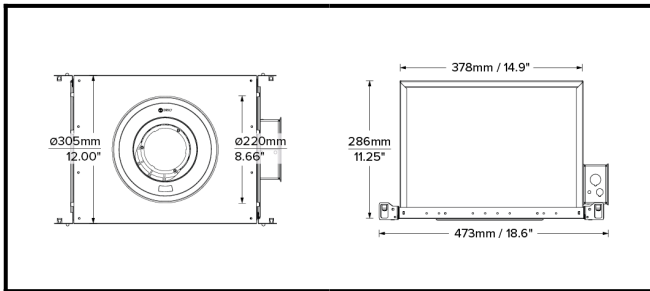

DRX7; Recessed IC - Standard Trim LED 7° Optic 35W

PHYSICAL	CONSTRUCTION MATERIALS:	LM24 Aluminium, Glass-filled Polycarbonate, Mild Steel mounting ring
	MOUNTING:	Recessed IC - Standard Trim
	WEIGHT:	6.6lb + 8.8lb
	FINISH:	White RAL9010
	MAX AMBIENT TEMPERATURE:	40°C
	CEILING CLEARANCE:	11.8 Inches
	CEILING CUT-OUT:	Ø7.7 inches (Ø195mm)
	CEILING THICKNESS:	0.4 - 2 inches

CONTROL	MOVEMENT TYPE:	DMX
	DIMMING OPTION:	DMX

SPECIFICATION DRX7 2700K LED (25W for light source) standard trim recessed luminaire with 7° optic. Manufactured from LM24 aluminium and glass-filled polycarbonate, with a mild-steel mounting ring. Finished in white (RAL 9010). Voltage is 100-277V 50/60HZ. Luminaire has high-performance colour rendering of 90+ CRI. Luminaire can be rotated, with +/- 185° movement through the pan axis and +35° through the tilt axis, at a resolution of less than 1° in either axis. Movement and dimming is controlled by DMX. Recording and recalling of scenes as standard. Product is ETL listed to UL1598 and CSA C22.2#250.0 standards.

LED 7° Optic 35W

Photometry

Cone Diagram

MOVEMENT	MOVEMENT TYPE:	DMX
	PAN MOVEMENT RANGE:	±185°
	TILT MOVEMENT RANGE:	+35°
	PAN MOVEMENT RESOLUTION:	<1°
	TILT MOVEMENT RESOLUTION:	<1°
	PAN SPEED OF MOVEMENT:	20°/s
	TILT SPEED OF MOVEMENT:	20°/s