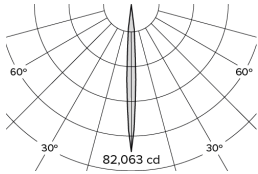

DRX7; Recessed IC - Standard Trim

LED 7° Optic 35W

Product Render

PHYSICAL	CONSTRUCTION MATERIALS:	LM24 Aluminium, Glass-filled Polycarbonate, Mild Steel mounting ring
	MOUNTING:	Recessed IC - Standard Trim
	WEIGHT:	6.6lb + 8.8lb
	FINISH:	White RAL9010
	MAX AMBIENT TEMPERATURE:	40°C
	CEILING CLEARANCE:	11.8 Inches
	CEILING CUT-OUT:	Ø7.7 inches (Ø195mm)
CEILING THICKNESS:	0.4 - 2 inches	

PART NO.

DRX7.0003.US

PRODUCT SUMMARY

DRX7 Spotlight; USA; 100-277V 50/60Hz; Standard Trim Mounting; 7° Optic; 2700K 90+CRI LED 25W; White; Movement & Dimming using DMX Control only

DRX7; Recessed IC - Standard Trim

LED 7° Optic 35W

Photometry

Cone Diagram

MOVEMENT	MOVEMENT TYPE:	DMX	LIGHTING	LIGHT SOURCE:	LED
	PAN MOVEMENT RANGE:	±185°		MIN. DISTANCE FROM TARGET:	N/A
	TILT MOVEMENT RANGE:	+35°		MODULE LUMEN OUTPUT:	2200LM
	PAN MOVEMENT RESOLUTION:	<1°		ABSOLUTE LUMEN OUTPUT:	1904LM
	TILT MOVEMENT RESOLUTION:	<1°		GLARE MECHANICAL CUT-OFF:	18°
	PAN SPEED OF MOVEMENT:	20°/s		GLARE COMFORT CUT-OFF:	53°
	TILT SPEED OF MOVEMENT:	20°/s		COLOUR TEMP:	2700K
ELECTRICAL	VOLTAGE REGION:	100-277V 50/60Hz			
	IEC PROTECTION CLASS:	Class 2			
	LIGHT SOURCE WATTAGE:	25W			
	MOVEMENT WATTAGE:	4W			
	LUMINAIRE CIRCUIT WATTAGE:	35W			