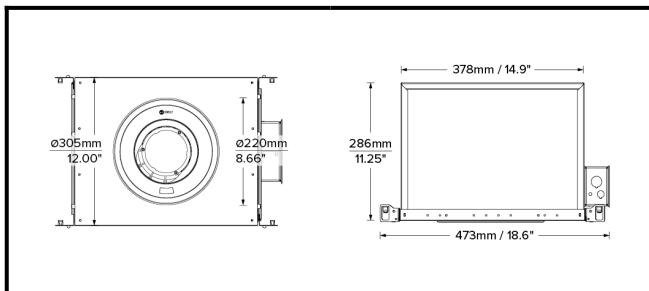

DRX7; Recessed IC - Standard Trim

LED 7° Optic 35W

Product Render

PHYSICAL	CONSTRUCTION MATERIALS:	LM24 Aluminium, Glass-filled Polycarbonate, Mild Steel mounting ring
	MOUNTING:	Recessed IC - Standard Trim
	WEIGHT:	6.6lb + 8.8lb
	FINISH:	White RAL9010
	MAX AMBIENT TEMPERATURE:	40°C
	CEILING CLEARANCE:	11.8 Inches
	CEILING CUT-OUT:	Ø7.7 inches (Ø195mm)
CEILING THICKNESS:	0.4 - 2 inches	

CONTROL	MOVEMENT TYPE:	DMX
	DIMMING OPTION:	DMX

SPECIFICATION DRX7 2700K LED (25W for light source) standard trim recessed luminaire with 7° optic. Manufactured from LM24 aluminium and glass-filled polycarbonate, with a mild-steel mounting ring. Finished in white (RAL 9010). Voltage is 100-277V 50/60HZ. Luminaire has high-performance colour rendering of 90+ CRI. Luminaire can be rotated, with +/- 185° movement through the pan axis and +35° through the tilt axis, at a resolution of less than 1° in either axis. Movement and dimming is controlled by DMX. Recording and recalling of scenes as standard. Product is ETL listed to UL1598 and CSA C22.2#250.0 standards.

LED 7° Optic 35W

Photometry

Cone Diagram

MOVEMENT	MOVEMENT TYPE:	DMX	LIGHTING	LIGHT SOURCE:	LED
	PAN MOVEMENT RANGE:	±185°		MIN. DISTANCE FROM TARGET:	N/A
	TILT MOVEMENT RANGE:	+35°		MODULE LUMEN OUTPUT:	2200LM
	PAN MOVEMENT RESOLUTION:	<1°		ABSOLUTE LUMEN OUTPUT:	1904LM
	TILT MOVEMENT RESOLUTION:	<1°		GLARE MECHANICAL CUT-OFF:	18°
	PAN SPEED OF MOVEMENT:	20°/s		GLARE COMFORT CUT-OFF:	53°
	TILT SPEED OF MOVEMENT:	20°/s		COLOUR TEMP:	2700K
ELECTRICAL	VOLTAGE REGION:	100-277V 50/60Hz			
	IEC PROTECTION CLASS:	Class 2			
	LIGHT SOURCE WATTAGE:	25W			
	MOVEMENT WATTAGE:	4W			
	LUMINAIRE CIRCUIT WATTAGE:	35W			