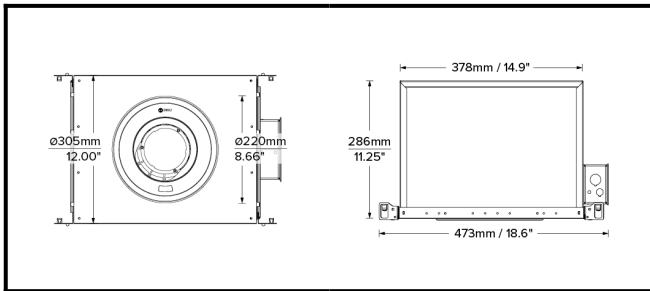

DRX7; Recessed IC - Standard Trim

LED 7° Optic 35W

Product Render

PHYSICAL	CONSTRUCTION MATERIALS:	LM24 Aluminium, Glass-filled Polycarbonate, Mild Steel mounting ring
	MOUNTING:	Recessed IC - Standard Trim
	WEIGHT:	6.6lb + 8.8lb
	FINISH:	White RAL9010
	MAX AMBIENT TEMPERATURE:	40°C
	CEILING CLEARANCE:	11.8 Inches
	CEILING CUT-OUT:	Ø7.7 inches (Ø195mm)
	CEILING THICKNESS:	0.4 - 2 inches

CONTROL	MOVEMENT TYPE:	RCL Control
	DIMMING OPTION:	RCL Control

SPECIFICATION DRX7 2700K LED (25W for light source) standard trim recessed luminaire with 7° optic. Manufactured from LM24 aluminium and glass-filled polycarbonate, with a mild-steel mounting ring. Finished in white (RAL 9010). Voltage is 100-277V 50/60HZ. Luminaire has high-performance colour rendering of 90+ CRI. Luminaire can be rotated, with +/- 185° movement through the pan axis and +35° through the tilt axis, at a resolution of less than 1° in either axis. Movement and dimming is controlled using RCL Control iPad App. Recording and recalling of scenes as standard. Product is ETL listed to UL1598 and CSA C22.2#250.0 standards.

PART NO.

DRX7.0006.US

PRODUCT SUMMARY

DRX7 Spotlight; USA; 100-277V 50/60Hz; Standard Trim Mounting; 7° Optic; 2700K 90+CRI LED 25W; White; Movement & Dimming using RCL Control

DRX7; Recessed IC - Standard Trim

LED 7° Optic 35W

Photometry

Cone Diagram

MOVEMENT	MOVEMENT TYPE:	RCL Control
	PAN MOVEMENT RANGE:	±185°
	TILT MOVEMENT RANGE:	+35°
	PAN MOVEMENT RESOLUTION:	<1°
	TILT MOVEMENT RESOLUTION:	<1°
	PAN SPEED OF MOVEMENT:	20°/s
	TILT SPEED OF MOVEMENT:	20°/s