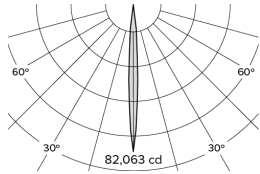

DRX7; Recessed IC - Standard Trim

LED 7° Optic 35W

Product Render

PHYSICAL	CONSTRUCTION MATERIALS:	LM24 Aluminium, Glass-filled Polycarbonate, Mild Steel mounting ring
	MOUNTING:	Recessed IC - Standard Trim
	WEIGHT:	6.6lb + 8.8lb
	FINISH:	White RAL9010
	MAX AMBIENT TEMPERATURE:	40°C
	CEILING CLEARANCE:	11.8 Inches
	CEILING CUT-OUT:	Ø7.7 inches (Ø195mm)
	CEILING THICKNESS:	0.4 - 2 inches

PART NO.

DRX7.0006.US

PRODUCT SUMMARY

DRX7 Spotlight; USA; 100-277V 50/60Hz; Standard Trim Mounting; 7° Optic; 2700K 90+CRI LED 25W; White; Movement & Dimming using RCL Control

DRX7; Recessed IC - Standard Trim

LED 7° Optic 35W

Photometry

Cone Diagram

MOVEMENT	MOVEMENT TYPE:	RCL Control
	PAN MOVEMENT RANGE:	±185°
	TILT MOVEMENT RANGE:	+35°
	PAN MOVEMENT RESOLUTION:	<1°
	TILT MOVEMENT RESOLUTION:	<1°
	PAN SPEED OF MOVEMENT:	20°/s
	TILT SPEED OF MOVEMENT:	20°/s