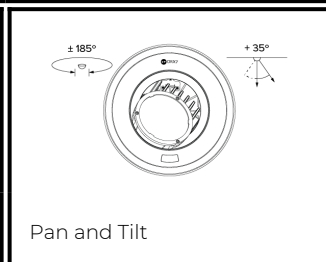

DRX7; Recessed IC - Standard Trim

LED 7° Optic 35W

Product Render

PHYSICAL	CONSTRUCTION MATERIALS:	LM24 Aluminium, Glass-filled Polycarbonate, Mild Steel mounting ring
	MOUNTING:	Recessed IC - Standard Trim
	WEIGHT:	6.6lb + 8.8lb
	FINISH:	White RAL9010
	MAX AMBIENT TEMPERATURE:	40°C
	CEILING CLEARANCE:	11.8 Inches
	CEILING CUT-OUT:	Ø7.7 inches (Ø195mm)
	CEILING THICKNESS:	0.4 - 2 inches

CONTROL	MOVEMENT TYPE:	RCL Control
	DIMMING OPTION:	RCL Control

SPECIFICATION DRX7 2700K LED (25W for light source) standard trim recessed luminaire with 7° optic. Manufactured from LM24 aluminium and glass-filled polycarbonate, with a mild-steel mounting ring. Finished in white (RAL 9010). Voltage is 100-277V 50/60HZ. Luminaire has high-performance colour rendering of 90+ CRI. Luminaire can be rotated, with +/- 185° movement through the pan axis and +35° through the tilt axis, at a resolution of less than 1° in either axis. Movement and dimming is controlled using RCL Control iPad App. Recording and recalling of scenes as standard. Product is ETL listed to UL1598 and CSA C22.2#250.0 standards.

PART NO.

DRX7.0006.US

PRODUCT SUMMARY

DRX7 Spotlight; USA; 100-277V 50/60Hz; Standard Trim Mounting; 7° Optic; 2700K 90+CRI LED 25W; White; Movement & Dimming using RCL Control

DRX7; Recessed IC - Standard Trim

LED 7° Optic 35W

Photometry

Cone Diagram

MOVEMENT	MOVEMENT TYPE:	RCL Control
	PAN MOVEMENT RANGE:	±185°
	TILT MOVEMENT RANGE:	+35°
	PAN MOVEMENT RESOLUTION:	<1°
	TILT MOVEMENT RESOLUTION:	<1°
	PAN SPEED OF MOVEMENT:	20°/s
	TILT SPEED OF MOVEMENT:	20°/s