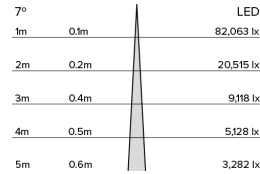

DRX7; Recessed IC - Standard Trim

LED 7° Optic 35W

Product Render

PHYSICAL	CONSTRUCTION MATERIALS:	LM24 Aluminium, Glass-filled Polycarbonate, Mild Steel mounting ring
	MOUNTING:	Recessed IC - Standard Trim
	WEIGHT:	6.6lb + 8.8lb
	FINISH:	White RAL9010
	MAX AMBIENT TEMPERATURE:	40°C
	CEILING CLEARANCE:	11.8 Inches
	CEILING CUT-OUT:	Ø7.7 inches (Ø195mm)
	CEILING THICKNESS:	0.4 - 2 inches

PART NO.

DRX7.0006.US

PRODUCT SUMMARY

DRX7 Spotlight; USA; 100-277V 50/60Hz; Standard Trim Mounting; 7° Optic; 2700K 90+CRI LED 25W; White; Movement & Dimming using RCL Control

DRX7; Recessed IC - Standard Trim

LED 7° Optic 35W

Photometry

Cone Diagram

MOVEMENT	MOVEMENT TYPE:	RCL Control
	PAN MOVEMENT RANGE:	±185°
	TILT MOVEMENT RANGE:	+35°
	PAN MOVEMENT RESOLUTION:	<1°
	TILT MOVEMENT RESOLUTION:	<1°
	PAN SPEED OF MOVEMENT:	20°/s
	TILT SPEED OF MOVEMENT:	20°/s