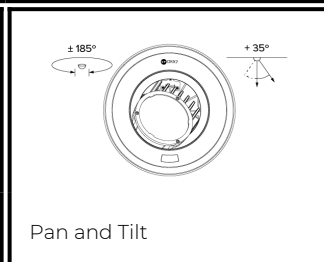

DRX7; Recessed IC - Standard Trim

LED 7° Optic 35W

Product Render

PHYSICAL	CONSTRUCTION MATERIALS:	LM24 Aluminium, Glass-filled Polycarbonate, Mild Steel mounting ring
	MOUNTING:	Recessed IC - Standard Trim
	WEIGHT:	6.6lb + 8.8lb
	FINISH:	Black RAL9005
	MAX AMBIENT TEMPERATURE:	40°C
	CEILING CLEARANCE:	11.8 Inches
	CEILING CUT-OUT:	Ø7.7 inches (Ø195mm)
	CEILING THICKNESS:	0.4 - 2 inches

CONTROL	MOVEMENT TYPE:	Handheld
	DIMMING OPTION:	Handheld

SPECIFICATION DRX7 2700K LED (25W for light source) standard trim recessed luminaire with 7° optic. Manufactured from LM24 aluminium and glass-filled polycarbonate, with a mild-steel mounting ring. Finished in black (RAL 9005). Voltage is 100-277V 50/60HZ. Luminaire has high-performance colour rendering of 90+ CRI. Luminaire can be rotated, with +/- 185° movement through the pan axis and +35° through the tilt axis, at a resolution of less than 1° in either axis. Movement and dimming is controlled using a handheld remote. Recording and recalling of scenes as standard. Product is ETL listed to UL1598 and CSA C22.2#250.0 standards.

PART NO.

DRX7.0007.US

PRODUCT SUMMARY

DRX7 Spotlight; USA; 100-277V 50/60Hz; Standard Trim Mounting; 7° Optic; 2700K 90+CRI LED 25W; Black; Movement & Dimming using Handheld Remote

DRX7; Recessed IC - Standard Trim

LED 7° Optic 35W

Photometry

Cone Diagram

MOVEMENT	MOVEMENT TYPE:	Handheld
	PAN MOVEMENT RANGE:	±185°
	TILT MOVEMENT RANGE:	+35°
	PAN MOVEMENT RESOLUTION:	<1°
	TILT MOVEMENT RESOLUTION:	<1°
	PAN SPEED OF MOVEMENT:	20°/s
	TILT SPEED OF MOVEMENT:	20°/s