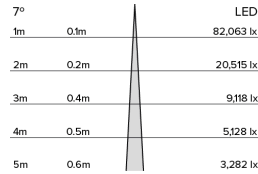

DRX7; Recessed IC - Standard Trim

LED 7° Optic 35W

Product Render

PHYSICAL	CONSTRUCTION MATERIALS:	LM24 Aluminium, Glass-filled Polycarbonate, Mild Steel mounting ring
	MOUNTING:	Recessed IC - Standard Trim
	WEIGHT:	6.6lb + 8.8lb
	FINISH:	Black RAL9005
	MAX AMBIENT TEMPERATURE:	40°C
	CEILING CLEARANCE:	11.8 Inches
	CEILING CUT-OUT:	Ø7.7 inches (Ø195mm)
	CEILING THICKNESS:	0.4 - 2 inches

LED 7° Optic 35W

Photometry

Cone Diagram

MOVEMENT	MOVEMENT TYPE:	Handheld
	PAN MOVEMENT RANGE:	±185°
	TILT MOVEMENT RANGE:	+35°
	PAN MOVEMENT RESOLUTION:	<1°
	TILT MOVEMENT RESOLUTION:	<1°
	PAN SPEED OF MOVEMENT:	20°/s
	TILT SPEED OF MOVEMENT:	20°/s