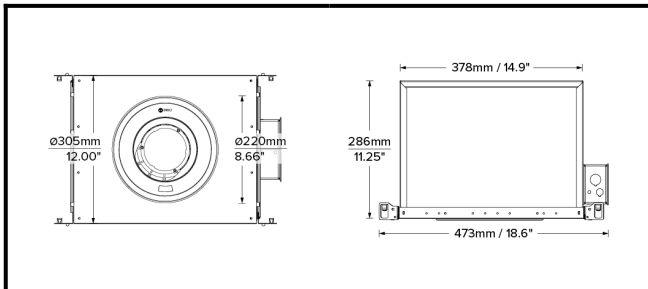

DRX7; Recessed IC - Standard Trim

LED 7° Optic 35W

Product Render

PHYSICAL	CONSTRUCTION MATERIALS:	LM24 Aluminium, Glass-filled Polycarbonate, Mild Steel mounting ring
	MOUNTING:	Recessed IC - Standard Trim
	WEIGHT:	6.6lb + 8.8lb
	FINISH:	Black RAL9005
	MAX AMBIENT TEMPERATURE:	40°C
	CEILING CLEARANCE:	11.8 Inches
	CEILING CUT-OUT:	Ø7.7 inches (Ø195mm)
	CEILING THICKNESS:	0.4 - 2 inches

CONTROL	MOVEMENT TYPE:	Handheld
	DIMMING OPTION:	Handheld

SPECIFICATION DRX7 2700K LED (25W for light source) standard trim recessed luminaire with 7° optic. Manufactured from LM24 aluminium and glass-filled polycarbonate, with a mild-steel mounting ring. Finished in black (RAL 9005). Voltage is 100-277V 50/60HZ. Luminaire has high-performance colour rendering of 90+ CRI. Luminaire can be rotated, with +/- 185° movement through the pan axis and +35° through the tilt axis, at a resolution of less than 1° in either axis. Movement and dimming is controlled using a handheld remote. Recording and recalling of scenes as standard. Product is ETL listed to UL1598 and CSA C22.2#250.0 standards.

LED 7° Optic 35W

Photometry

Cone Diagram

MOVEMENT	MOVEMENT TYPE:	Handheld
	PAN MOVEMENT RANGE:	±185°
	TILT MOVEMENT RANGE:	+35°
	PAN MOVEMENT RESOLUTION:	<1°
	TILT MOVEMENT RESOLUTION:	<1°
	PAN SPEED OF MOVEMENT:	20°/s
	TILT SPEED OF MOVEMENT:	20°/s