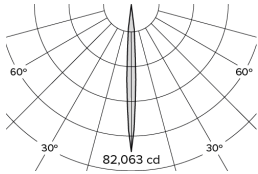

DRX7; Recessed IC - Standard Trim

LED 7° Optic 35W

Product Render

PHYSICAL	CONSTRUCTION MATERIALS:	LM24 Aluminium, Glass-filled Polycarbonate, Mild Steel mounting ring
	MOUNTING:	Recessed IC - Standard Trim
	WEIGHT:	6.6lb + 8.8lb
	FINISH:	Black RAL9005
	MAX AMBIENT TEMPERATURE:	40°C
	CEILING CLEARANCE:	11.8 Inches
	CEILING CUT-OUT:	Ø7.7 inches (Ø195mm)
	CEILING THICKNESS:	0.4 - 2 inches

PART NO.

DRX7.0007.US

PRODUCT SUMMARY

DRX7 Spotlight; USA; 100-277V 50/60Hz; Standard Trim Mounting; 7° Optic; 2700K 90+CRI LED 25W; Black; Movement & Dimming using Handheld Remote

DRX7; Recessed IC - Standard Trim

LED 7° Optic 35W

Photometry

Cone Diagram

MOVEMENT	MOVEMENT TYPE:	Handheld
	PAN MOVEMENT RANGE:	±185°
	TILT MOVEMENT RANGE:	+35°
	PAN MOVEMENT RESOLUTION:	<1°
	TILT MOVEMENT RESOLUTION:	<1°
	PAN SPEED OF MOVEMENT:	20°/s
	TILT SPEED OF MOVEMENT:	20°/s