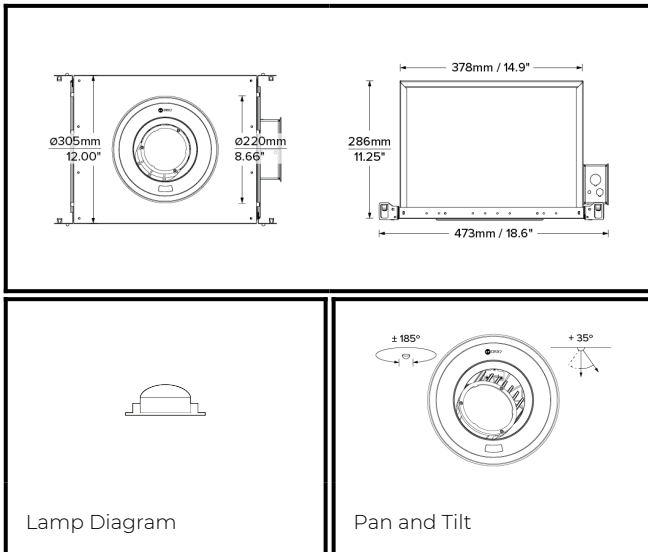

DRX7; Recessed IC - Standard Trim

LED 7° Optic 35W

Product Render

PHYSICAL	CONSTRUCTION MATERIALS:	LM24 Aluminium, Glass-filled Polycarbonate, Mild Steel mounting ring
	MOUNTING:	Recessed IC - Standard Trim
	WEIGHT:	6.6lb + 8.8lb
	FINISH:	Black RAL9005
	MAX AMBIENT TEMPERATURE:	40°C
	CEILING CLEARANCE:	11.8 Inches
	CEILING CUT-OUT:	Ø7.7 inches (Ø195mm)
CEILING THICKNESS:	0.4 - 2 inches	

CONTROL	MOVEMENT TYPE:	DMX
	DIMMING OPTION:	DMX

SPECIFICATION DRX7 2700K LED (25W for light source) standard trim recessed luminaire with 7° optic. Manufactured from LM24 aluminium and glass-filled polycarbonate, with a mild-steel mounting ring. Finished in black (RAL 9005). Voltage is 100-277V 50/60HZ. Luminaire has high-performance colour rendering of 90+ CRI. Luminaire can be rotated, with +/- 185° movement through the pan axis and +35° through the tilt axis, at a resolution of less than 1° in either axis. Movement and dimming is controlled by DMX. Recording and recalling of scenes as standard. Product is ETL listed to UL1598 and CSA C22.2#250.0 standards.

PART NO.

DRX7.0009.US

PRODUCT SUMMARY

DRX7 Spotlight; USA; 100-277V 50/60Hz; Standard Trim Mounting; 7° Optic; 2700K 90+CRI LED 25W; Black; Movement & Dimming using DMX Control only

DRX7; Recessed IC - Standard Trim

LED 7° Optic 35W

Photometry

Cone Diagram

MOVEMENT	MOVEMENT TYPE:	DMX	LIGHTING	LIGHT SOURCE:	LED
	PAN MOVEMENT RANGE:	±185°		MIN. DISTANCE FROM TARGET:	N/A
	TILT MOVEMENT RANGE:	+35°		MODULE LUMEN OUTPUT:	2200LM
	PAN MOVEMENT RESOLUTION:	<1°		ABSOLUTE LUMEN OUTPUT:	1904LM
	TILT MOVEMENT RESOLUTION:	<1°		GLARE MECHANICAL CUT-OFF:	18°
	PAN SPEED OF MOVEMENT:	20°/s		GLARE COMFORT CUT-OFF:	53°
	TILT SPEED OF MOVEMENT:	20°/s		COLOUR TEMP:	2700K
ELECTRICAL	VOLTAGE REGION:	100-277V 50/60Hz			
	IEC PROTECTION CLASS:	Class 2			
	LIGHT SOURCE WATTAGE:	25W			
	MOVEMENT WATTAGE:	4W			
	LUMINAIRE CIRCUIT WATTAGE:	35W			