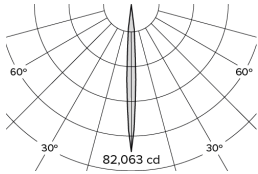

DRX7; Recessed IC - Standard Trim

LED 7° Optic 35W

Product Render

PHYSICAL	CONSTRUCTION MATERIALS:	LM24 Aluminium, Glass-filled Polycarbonate, Mild Steel mounting ring
	MOUNTING:	Recessed IC - Standard Trim
	WEIGHT:	6.6lb + 8.8lb
	FINISH:	Black RAL9005
	MAX AMBIENT TEMPERATURE:	40°C
	CEILING CLEARANCE:	11.8 Inches
	CEILING CUT-OUT:	Ø7.7 inches (Ø195mm)
CEILING THICKNESS:	0.4 - 2 inches	

PART NO.

DRX7.0009.US

PRODUCT SUMMARY

DRX7 Spotlight; USA; 100-277V 50/60Hz; Standard Trim Mounting; 7° Optic; 2700K 90+CRI LED 25W; Black; Movement & Dimming using DMX Control only

DRX7; Recessed IC - Standard Trim

LED 7° Optic 35W

Photometry

Cone Diagram

MOVEMENT	MOVEMENT TYPE:	DMX	LIGHTING	LIGHT SOURCE:	LED
	PAN MOVEMENT RANGE:	±185°		MIN. DISTANCE FROM TARGET:	N/A
	TILT MOVEMENT RANGE:	+35°		MODULE LUMEN OUTPUT:	2200LM
	PAN MOVEMENT RESOLUTION:	<1°		ABSOLUTE LUMEN OUTPUT:	1904LM
	TILT MOVEMENT RESOLUTION:	<1°		GLARE MECHANICAL CUT-OFF:	18°
	PAN SPEED OF MOVEMENT:	20°/s		GLARE COMFORT CUT-OFF:	53°
	TILT SPEED OF MOVEMENT:	20°/s		COLOUR TEMP:	2700K
ELECTRICAL	VOLTAGE REGION:	100-277V 50/60Hz			
	IEC PROTECTION CLASS:	Class 2			
	LIGHT SOURCE WATTAGE:	25W			
	MOVEMENT WATTAGE:	4W			
	LUMINAIRE CIRCUIT WATTAGE:	35W			