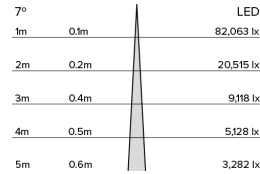

DRX7; Recessed IC - Standard Trim

LED 7° Optic 35W

Product Render

PHYSICAL	CONSTRUCTION MATERIALS:	LM24 Aluminium, Glass-filled Polycarbonate, Mild Steel mounting ring
	MOUNTING:	Recessed IC - Standard Trim
	WEIGHT:	6.6lb + 8.8lb
	FINISH:	Black RAL9005
	MAX AMBIENT TEMPERATURE:	40°C
	CEILING CLEARANCE:	11.8 Inches
	CEILING CUT-OUT:	Ø7.7 inches (Ø195mm)
CEILING THICKNESS:	0.4 - 2 inches	

LED 7° Optic 35W

Photometry

Cone Diagram

MOVEMENT	MOVEMENT TYPE:	DMX	LIGHTING	LIGHT SOURCE:	LED
	PAN MOVEMENT RANGE:	±185°		MIN. DISTANCE FROM TARGET:	N/A
	TILT MOVEMENT RANGE:	+35°		MODULE LUMEN OUTPUT:	2200LM
	PAN MOVEMENT RESOLUTION:	<1°		ABSOLUTE LUMEN OUTPUT:	1904LM
	TILT MOVEMENT RESOLUTION:	<1°		GLARE MECHANICAL CUT-OFF:	18°
	PAN SPEED OF MOVEMENT:	20°/s		GLARE COMFORT CUT-OFF:	53°
	TILT SPEED OF MOVEMENT:	20°/s		COLOUR TEMP:	2700K
ELECTRICAL	VOLTAGE REGION:	100-277V 50/60Hz			
	IEC PROTECTION CLASS:	Class 2			
	LIGHT SOURCE WATTAGE:	25W			
	MOVEMENT WATTAGE:	4W			
	LUMINAIRE CIRCUIT WATTAGE:	35W			