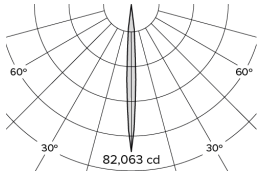

DRX7; Recessed IC - Standard Trim

LED 7° Optic 35W

PHYSICAL	CONSTRUCTION MATERIALS:	LM24 Aluminium, Glass-filled Polycarbonate, Mild Steel mounting ring
	MOUNTING:	Recessed IC - Standard Trim
	WEIGHT:	6.6lb + 8.8lb
	FINISH:	Black RAL9005
	MAX AMBIENT TEMPERATURE:	40°C
	CEILING CLEARANCE:	11.8 Inches
	CEILING CUT-OUT:	Ø7.7 inches (Ø195mm)
	CEILING THICKNESS:	0.4 - 2 inches

LED 7° Optic 35W

Photometry

Cone Diagram

MOVEMENT	MOVEMENT TYPE:	Handheld
	PAN MOVEMENT RANGE:	±185°
	TILT MOVEMENT RANGE:	+35°
	PAN MOVEMENT RESOLUTION:	<1°
	TILT MOVEMENT RESOLUTION:	<1°
	PAN SPEED OF MOVEMENT:	20°/s
	TILT SPEED OF MOVEMENT:	20°/s