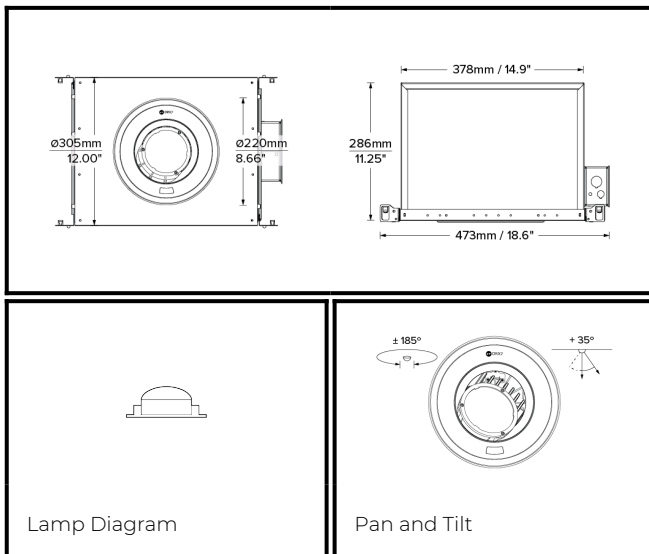

DRX7; Recessed IC - Standard Trim

LED 7° Optic 35W

PHYSICAL	CONSTRUCTION MATERIALS:	LM24 Aluminium, Glass-filled Polycarbonate, Mild Steel mounting ring
	MOUNTING:	Recessed IC - Standard Trim
	WEIGHT:	6.6lb + 8.8lb
	FINISH:	Black RAL9005
	MAX AMBIENT TEMPERATURE:	40°C
	CEILING CLEARANCE:	11.8 Inches
	CEILING CUT-OUT:	Ø7.7 inches (Ø195mm)
	CEILING THICKNESS:	0.4 - 2 inches

CONTROL	MOVEMENT TYPE:	Handheld
	DIMMING OPTION:	1-10V

SPECIFICATION DRX7 2700K LED (25W for light source) standard trim recessed luminaire with 7° optic. Manufactured from LM24 aluminium and glass-filled polycarbonate, with a mild-steel mounting ring. Finished in black (RAL 9005). Voltage is 100-277V 50/60HZ. Luminaire has high-performance colour rendering of 90+ CRI. Luminaire can be rotated, with +/- 185° movement through the pan axis and +35° through the tilt axis, at a resolution of less than 1° in either axis. Movement is controlled using a handheld remote, and dimming is controlled using external 1-10V dimming. Recording and recalling of scenes as standard. Product is ETL listed to UL1598 and CSA C22.2#250.0 standards.

LED 7° Optic 35W

Photometry

Cone Diagram

MOVEMENT	MOVEMENT TYPE:	Handheld
	PAN MOVEMENT RANGE:	±185°
	TILT MOVEMENT RANGE:	+35°
	PAN MOVEMENT RESOLUTION:	<1°
	TILT MOVEMENT RESOLUTION:	<1°
	PAN SPEED OF MOVEMENT:	20°/s
	TILT SPEED OF MOVEMENT:	20°/s