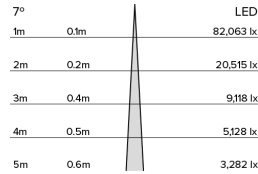

DRX7; Recessed IC - Standard Trim

LED 7° Optic 35W

PHYSICAL	CONSTRUCTION MATERIALS:	LM24 Aluminium, Glass-filled Polycarbonate, Mild Steel mounting ring
	MOUNTING:	Recessed IC - Standard Trim
	WEIGHT:	6.6lb + 8.8lb
	FINISH:	Black RAL9005
	MAX AMBIENT TEMPERATURE:	40°C
	CEILING CLEARANCE:	11.8 Inches
	CEILING CUT-OUT:	Ø7.7 inches (Ø195mm)
	CEILING THICKNESS:	0.4 - 2 inches

LED 7° Optic 35W

Photometry

Cone Diagram

MOVEMENT	MOVEMENT TYPE:	Handheld
	PAN MOVEMENT RANGE:	±185°
	TILT MOVEMENT RANGE:	+35°
	PAN MOVEMENT RESOLUTION:	<1°
	TILT MOVEMENT RESOLUTION:	<1°
	PAN SPEED OF MOVEMENT:	20°/s
	TILT SPEED OF MOVEMENT:	20°/s