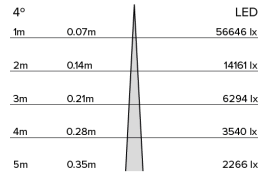

# DRX1; 3-Circuit Track LED 4° Optic 15W

Photometry

Cone Diagram

<b>MOVEMENT</b>	<b>MOVEMENT TYPE:</b>	Handheld
	<b>PAN MOVEMENT RANGE:</b>	±165°
	<b>TILT MOVEMENT RANGE:</b>	±110°
	<b>PAN MOVEMENT RESOLUTION:</b>	<1°
	<b>TILT MOVEMENT RESOLUTION:</b>	<1°
	<b>PAN SPEED OF MOVEMENT:</b>	24°/s
	<b>TILT SPEED OF MOVEMENT:</b>	22°/s