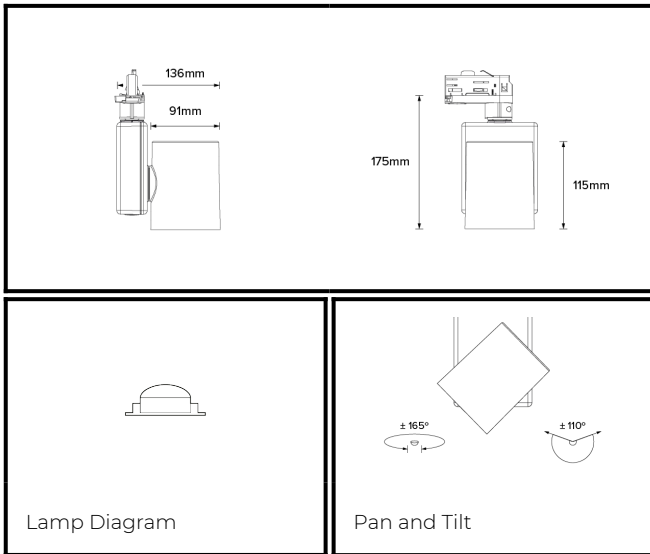

# DRX1; 3-Circuit Track LED 4° Optic 15W

<b>PHYSICAL</b>	<b>CONSTRUCTION MATERIALS:</b>	A380 Aluminium, Glass-filled Polycarbonate
	<b>MOUNTING:</b>	3-Circuit Track
	<b>WEIGHT:</b>	1.2 kg
	<b>FINISH:</b>	Black RAL9005
	<b>MAX AMBIENT TEMPERATURE:</b>	40°C
	<b>CEILING CLEARANCE:</b>	N/A
	<b>CEILING CUT-OUT:</b>	N/A
	<b>CEILING THICKNESS:</b>	N/A

<b>CONTROL</b>	<b>MOVEMENT TYPE:</b>	Handheld
	<b>DIMMING OPTION:</b>	Handheld

**SPECIFICATION** DRX1 2700K LED (10W for light source) compact spotlight for 3-Circuit Onetrack with 4° optic. Manufactured from A380 aluminium and glass-filled polycarbonate. Finished in black (RAL 9005). Voltage is 100-240V 50/60HZ. Luminaire has high-performance colour rendering of 90+ CRI. Luminaire can be rotated, with +/- 165° movement through the pan axis and +/- 110° through the tilt axis, at a resolution of less than 1° in either axis. Movement and dimming is controlled using a handheld remote. Recording and recalling of scenes as standard.