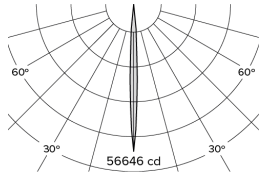

# DRX1; 3-Circuit Track LED 4° Optic 15W

<b>PHYSICAL</b>	<b>CONSTRUCTION MATERIALS:</b>	A380 Aluminium, Glass-filled Polycarbonate
	<b>MOUNTING:</b>	3-Circuit Track
	<b>WEIGHT:</b>	1.2 kg
	<b>FINISH:</b>	Black RAL9005
	<b>MAX AMBIENT TEMPERATURE:</b>	40°C
	<b>CEILING CLEARANCE:</b>	N/A
	<b>CEILING CUT-OUT:</b>	N/A
	<b>CEILING THICKNESS:</b>	N/A

<b>CONTROL</b>	<b>MOVEMENT TYPE:</b>	Handheld
	<b>DIMMING OPTION:</b>	Handheld

**SPECIFICATION** DRX1 2700K LED (10W for light source) compact spotlight for 3-Circuit Onetrack with 4° optic. Manufactured from A380 aluminium and glass-filled polycarbonate. Finished in black (RAL 9005). Voltage is 100-240V 50/60HZ. Luminaire has high-performance colour rendering of 90+ CRI. Luminaire can be rotated, with +/- 165° movement through the pan axis and +/- 110° through the tilt axis, at a resolution of less than 1° in either axis. Movement and dimming is controlled using a handheld remote. Recording and recalling of scenes as standard.

# DRX1; 3-Circuit Track LED 4° Optic 15W

Photometry

Cone Diagram

<b>MOVEMENT</b>	<b>MOVEMENT TYPE:</b>	Handheld
	<b>PAN MOVEMENT RANGE:</b>	±165°
	<b>TILT MOVEMENT RANGE:</b>	±110°
	<b>PAN MOVEMENT RESOLUTION:</b>	<1°
	<b>TILT MOVEMENT RESOLUTION:</b>	<1°
	<b>PAN SPEED OF MOVEMENT:</b>	24°/s
	<b>TILT SPEED OF MOVEMENT:</b>	22°/s