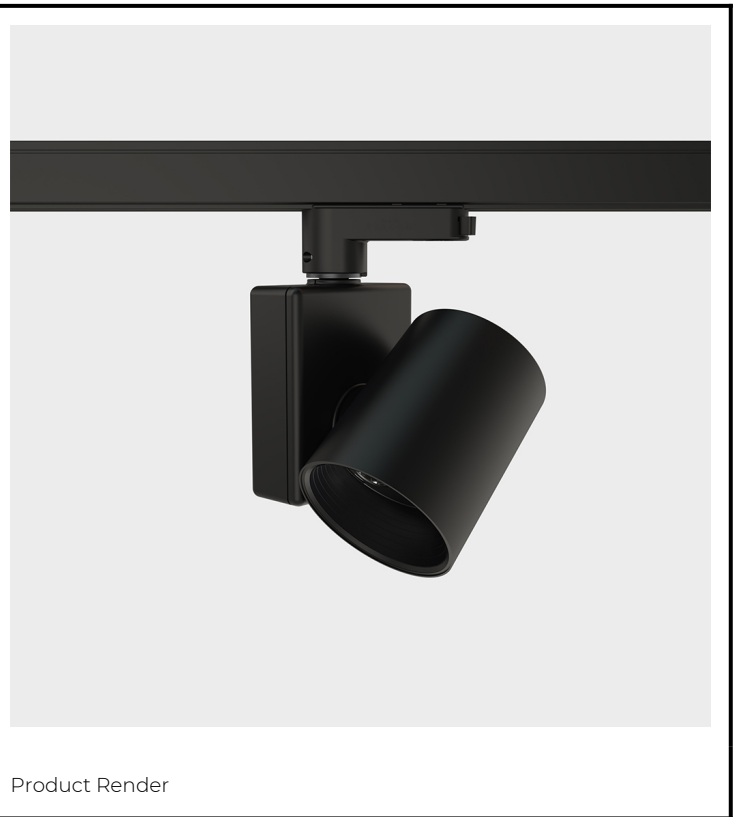

# DRX1; 3-Circuit Track LED 4° Optic 15W

<b>PHYSICAL</b>	<b>CONSTRUCTION MATERIALS:</b>	A380 Aluminium, Glass-filled Polycarbonate
	<b>MOUNTING:</b>	3-Circuit Track
	<b>WEIGHT:</b>	1.2 kg
	<b>FINISH:</b>	Black RAL9005
	<b>MAX AMBIENT TEMPERATURE:</b>	40°C
	<b>CEILING CLEARANCE:</b>	N/A
	<b>CEILING CUT-OUT:</b>	N/A
	<b>CEILING THICKNESS:</b>	N/A

<b>CONTROL</b>	<b>MOVEMENT TYPE:</b>	Handheld
	<b>DIMMING OPTION:</b>	Handheld

**SPECIFICATION** DRX1 2700K LED (10W for light source) compact spotlight for 3-Circuit Onetrack with 4° optic. Manufactured from A380 aluminium and glass-filled polycarbonate. Finished in black (RAL 9005). Voltage is 100-240V 50/60HZ. Luminaire has high-performance colour rendering of 90+ CRI. Luminaire can be rotated, with +/- 165° movement through the pan axis and +/- 110° through the tilt axis, at a resolution of less than 1° in either axis. Movement and dimming is controlled using a handheld remote. Recording and recalling of scenes as standard.

PART NO.

**DRX1.0066.OT**

**PRODUCT SUMMARY**

DRX1 Spotlight; 100-240V 50/60Hz; 3~ Onetrack; 4° Optic; 2700K 90+CRI LED 10W; Black; Movement & Dimming using Handheld Remote

# DRX1; 3-Circuit Track LED 4° Optic 15W

Photometry

Cone Diagram

<b>MOVEMENT</b>	<b>MOVEMENT TYPE:</b>	Handheld
	<b>PAN MOVEMENT RANGE:</b>	±165°
	<b>TILT MOVEMENT RANGE:</b>	±110°
	<b>PAN MOVEMENT RESOLUTION:</b>	<1°
	<b>TILT MOVEMENT RESOLUTION:</b>	<1°
	<b>PAN SPEED OF MOVEMENT:</b>	24°/s
	<b>TILT SPEED OF MOVEMENT:</b>	22°/s