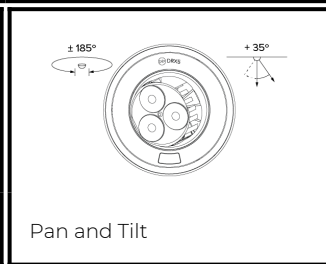

DRX5; Recessed - Standard Trim LED 4° Optic 14W

PHYSICAL	CONSTRUCTION MATERIALS:	LM24 Aluminium, Glass-filled Polycarbonate, Mild Steel mounting ring
	MOUNTING:	Recessed - Standard Trim
	WEIGHT:	1.55kg
	FINISH:	Black RAL9005
	MAX AMBIENT TEMPERATURE:	40°C
	CEILING CLEARANCE:	200mm
	CEILING CUT-OUT:	145mm
CEILING THICKNESS:	10-55mm	

CONTROL	MOVEMENT TYPE:	Handheld
	DIMMING OPTION:	DMX

SPECIFICATION DRX5 3000K LED (10W for light source) standard trim recessed luminaire with 4° optic. Manufactured from LM24 aluminium and glass-filled polycarbonate, with a mild-steel mounting ring. Finished in black (RAL 9005). Voltage is 100-277V 50/60HZ. Luminaire has high-performance colour rendering of 90+ CRI. Luminaire can be rotated, with +/- 185° movement through the pan axis and +35 through the tilt axis, at a resolution of less than 1° in either axis. Movement is controlled using a handheld remote, and dimming is controlled using DMX Recording and recalling of scenes as standard.

PART NO.

DRX5.0007

PRODUCT SUMMARY

DRX5 Spotlight; 100-277V 50/60Hz; Standard Trim Mounting; 4° Optic; 3000K 90+CRI LED 10W; Black; Movement using Handheld Remote; Dimming using DMX Control

DRX5; Recessed - Standard Trim LED 4° Optic 14W

Photometry

Cone Diagram

MOVEMENT	MOVEMENT TYPE:	Handheld
	PAN MOVEMENT RANGE:	+/-185°
	TILT MOVEMENT RANGE:	+35°
	PAN MOVEMENT RESOLUTION:	<1°
	TILT MOVEMENT RESOLUTION:	<1°
	PAN SPEED OF MOVEMENT:	20°/s
	TILT SPEED OF MOVEMENT:	20°/s