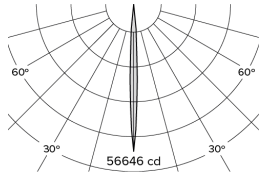

DRX5; Recessed - Standard Trim LED 4° Optic 14W

PHYSICAL	CONSTRUCTION MATERIALS:	LM24 Aluminium, Glass-filled Polycarbonate, Mild Steel mounting ring
	MOUNTING:	Recessed - Standard Trim
	WEIGHT:	1.55kg
	FINISH:	Black RAL9005
	MAX AMBIENT TEMPERATURE:	40°C
	CEILING CLEARANCE:	200mm
	CEILING CUT-OUT:	145mm
CEILING THICKNESS:	10-55mm	

CONTROL	MOVEMENT TYPE:	Handheld
	DIMMING OPTION:	DMX

SPECIFICATION DRX5 3000K LED (10W for light source) standard trim recessed luminaire with 4° optic. Manufactured from LM24 aluminium and glass-filled polycarbonate, with a mild-steel mounting ring. Finished in black (RAL 9005). Voltage is 100-277V 50/60HZ. Luminaire has high-performance colour rendering of 90+ CRI. Luminaire can be rotated, with +/- 185° movement through the pan axis and +35 through the tilt axis, at a resolution of less than 1° in either axis. Movement is controlled using a handheld remote, and dimming is controlled using DMX Recording and recalling of scenes as standard.

Photometry

Cone Diagram

MOVEMENT	MOVEMENT TYPE:	Handheld
	PAN MOVEMENT RANGE:	+/-185°
	TILT MOVEMENT RANGE:	+35°
	PAN MOVEMENT RESOLUTION:	<1°
	TILT MOVEMENT RESOLUTION:	<1°
	PAN SPEED OF MOVEMENT:	20°/s
	TILT SPEED OF MOVEMENT:	20°/s