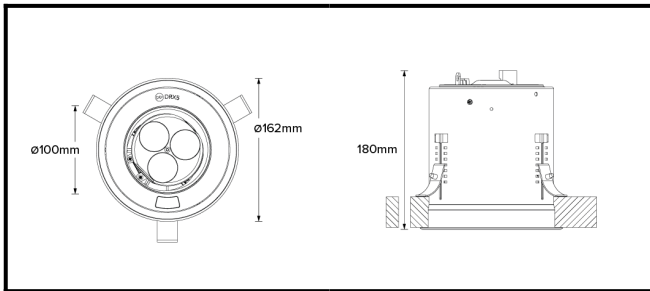

DRX5; Recessed - Standard Trim LED 4° Optic 14W

PHYSICAL	CONSTRUCTION MATERIALS:	LM24 Aluminium, Glass-filled Polycarbonate, Mild Steel mounting ring
	MOUNTING:	Recessed - Standard Trim
	WEIGHT:	1.55kg
	FINISH:	Black RAL9005
	MAX AMBIENT TEMPERATURE:	40°C
	CEILING CLEARANCE:	200mm
	CEILING CUT-OUT:	145mm
CEILING THICKNESS:	10-55mm	

CONTROL	MOVEMENT TYPE:	Handheld
	DIMMING OPTION:	DMX

SPECIFICATION DRX5 3000K LED (10W for light source) standard trim recessed luminaire with 4° optic. Manufactured from LM24 aluminium and glass-filled polycarbonate, with a mild-steel mounting ring. Finished in black (RAL 9005). Voltage is 100-277V 50/60HZ. Luminaire has high-performance colour rendering of 90+ CRI. Luminaire can be rotated, with +/- 185° movement through the pan axis and +35 through the tilt axis, at a resolution of less than 1° in either axis. Movement is controlled using a handheld remote, and dimming is controlled using DMX Recording and recalling of scenes as standard.

PART NO.

DRX5.0007

PRODUCT SUMMARY

DRX5 Spotlight; 100-277V 50/60Hz; Standard Trim Mounting; 4° Optic; 3000K 90+CRI LED 10W; Black; Movement using Handheld Remote; Dimming using DMX Control

DRX5; Recessed - Standard Trim LED 4° Optic 14W

Photometry

Cone Diagram

MOVEMENT	MOVEMENT TYPE:	Handheld
	PAN MOVEMENT RANGE:	+/-185°
	TILT MOVEMENT RANGE:	+35°
	PAN MOVEMENT RESOLUTION:	<1°
	TILT MOVEMENT RESOLUTION:	<1°
	PAN SPEED OF MOVEMENT:	20°/s
	TILT SPEED OF MOVEMENT:	20°/s