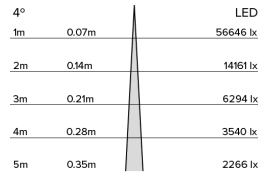

DRX5; Recessed - Standard Trim LED 4° Optic 14W

PHYSICAL	CONSTRUCTION MATERIALS:	LM24 Aluminium, Glass-filled Polycarbonate, Mild Steel mounting ring
	MOUNTING:	Recessed - Standard Trim
	WEIGHT:	1.55kg
	FINISH:	Black RAL9005
	MAX AMBIENT TEMPERATURE:	40°C
	CEILING CLEARANCE:	200mm
	CEILING CUT-OUT:	145mm
CEILING THICKNESS:	10-55mm	

Photometry

Cone Diagram

MOVEMENT	MOVEMENT TYPE:	Handheld
	PAN MOVEMENT RANGE:	+/-185°
	TILT MOVEMENT RANGE:	+35°
	PAN MOVEMENT RESOLUTION:	<1°
	TILT MOVEMENT RESOLUTION:	<1°
	PAN SPEED OF MOVEMENT:	20°/s
	TILT SPEED OF MOVEMENT:	20°/s