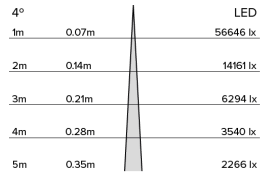

DRX5; Recessed - Standard Trim LED 4° Optic 14W

PHYSICAL	CONSTRUCTION MATERIALS:	LM24 Aluminium, Glass-filled Polycarbonate, Mild Steel mounting ring
	MOUNTING:	Recessed - Standard Trim
	WEIGHT:	1.55kg
	FINISH:	Black RAL9005
	MAX AMBIENT TEMPERATURE:	40°C
	CEILING CLEARANCE:	200mm
	CEILING CUT-OUT:	145mm
CEILING THICKNESS:	10-55mm	

Photometry

Cone Diagram

MOVEMENT	MOVEMENT TYPE:	Handheld
	PAN MOVEMENT RANGE:	+/-185°
	TILT MOVEMENT RANGE:	+35°
	PAN MOVEMENT RESOLUTION:	<1°
	TILT MOVEMENT RESOLUTION:	<1°
	PAN SPEED OF MOVEMENT:	20°/s
	TILT SPEED OF MOVEMENT:	20°/s