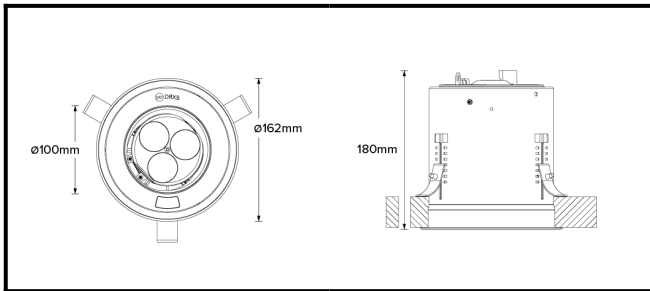

DRX5; Recessed - Standard Trim LED 4° Optic 14W

PHYSICAL	CONSTRUCTION MATERIALS:	LM24 Aluminium, Glass-filled Polycarbonate, Mild Steel mounting ring
	MOUNTING:	Recessed - Standard Trim
	WEIGHT:	1.55kg
	FINISH:	Black RAL9005
	MAX AMBIENT TEMPERATURE:	40°C
	CEILING CLEARANCE:	200mm
	CEILING CUT-OUT:	145mm
CEILING THICKNESS:	10-55mm	

CONTROL	MOVEMENT TYPE:	Handheld
	DIMMING OPTION:	DALI

SPECIFICATION DRX5 3000K LED (10W for light source) standard trim recessed luminaire with 4° optic. Manufactured from LM24 aluminium and glass-filled polycarbonate, with a mild-steel mounting ring. Finished in black (RAL 9005). Voltage is 100-277V 50/60HZ. Luminaire has high-performance colour rendering of 90+ CRI. Luminaire can be rotated, with +/- 185° movement through the pan axis and +35 through the tilt axis, at a resolution of less than 1° in either axis. Movement is controlled using a handheld remote, and dimming is controlled using external DALI dimming. Recording and recalling of scenes as standard.

PART NO.

DRX5.0009

PRODUCT SUMMARY

DRX5 Spotlight; 100-277V 50/60Hz; Standard Trim Mounting; 4° Optic; 3000K 90+CRI LED 10W; Black; Movement using Handheld Remote; Dimming Using External DALI Control

DRX5; Recessed - Standard Trim LED 4° Optic 14W

Photometry

Cone Diagram

MOVEMENT	MOVEMENT TYPE:	Handheld
	PAN MOVEMENT RANGE:	+/-185°
	TILT MOVEMENT RANGE:	+35°
	PAN MOVEMENT RESOLUTION:	<1°
	TILT MOVEMENT RESOLUTION:	<1°
	PAN SPEED OF MOVEMENT:	20°/s
	TILT SPEED OF MOVEMENT:	20°/s