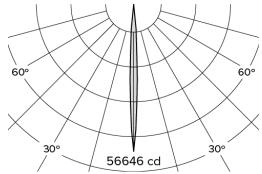

DRX5; Recessed - Standard Trim LED 4° Optic 14W

PHYSICAL	CONSTRUCTION MATERIALS:	LM24 Aluminium, Glass-filled Polycarbonate, Mild Steel mounting ring
	MOUNTING:	Recessed - Standard Trim
	WEIGHT:	1.55kg
	FINISH:	Black RAL9005
	MAX AMBIENT TEMPERATURE:	40°C
	CEILING CLEARANCE:	200mm
	CEILING CUT-OUT:	145mm
CEILING THICKNESS:	10-55mm	

Photometry

Cone Diagram

MOVEMENT	MOVEMENT TYPE:	Handheld
	PAN MOVEMENT RANGE:	+/-185°
	TILT MOVEMENT RANGE:	+35°
	PAN MOVEMENT RESOLUTION:	<1°
	TILT MOVEMENT RESOLUTION:	<1°
	PAN SPEED OF MOVEMENT:	20°/s
	TILT SPEED OF MOVEMENT:	20°/s