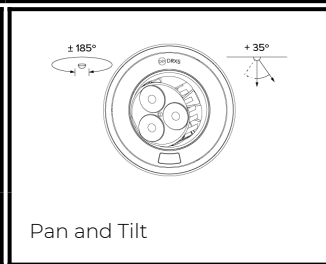

DRX5; Recessed - Standard Trim LED 4° Optic 14W

PHYSICAL	CONSTRUCTION MATERIALS:	LM24 Aluminium, Glass-filled Polycarbonate, Mild Steel mounting ring
	MOUNTING:	Recessed - Standard Trim
	WEIGHT:	1.55kg
	FINISH:	Black RAL9005
	MAX AMBIENT TEMPERATURE:	40°C
	CEILING CLEARANCE:	200mm
	CEILING CUT-OUT:	145mm
CEILING THICKNESS:	10-55mm	

CONTROL	MOVEMENT TYPE:	Handheld
	DIMMING OPTION:	DALI

SPECIFICATION DRX5 3000K LED (10W for light source) standard trim recessed luminaire with 4° optic. Manufactured from LM24 aluminium and glass-filled polycarbonate, with a mild-steel mounting ring. Finished in black (RAL 9005). Voltage is 100-277V 50/60HZ. Luminaire has high-performance colour rendering of 90+ CRI. Luminaire can be rotated, with +/- 185° movement through the pan axis and +35 through the tilt axis, at a resolution of less than 1° in either axis. Movement is controlled using a handheld remote, and dimming is controlled using external DALI dimming. Recording and recalling of scenes as standard.

PART NO.

DRX5.0009

PRODUCT SUMMARY

DRX5 Spotlight; 100-277V 50/60Hz; Standard Trim Mounting; 4° Optic; 3000K 90+CRI LED 10W; Black; Movement using Handheld Remote; Dimming Using External DALI Control

DRX5; Recessed - Standard Trim LED 4° Optic 14W

Photometry

Cone Diagram

MOVEMENT	MOVEMENT TYPE:	Handheld
	PAN MOVEMENT RANGE:	+/-185°
	TILT MOVEMENT RANGE:	+35°
	PAN MOVEMENT RESOLUTION:	<1°
	TILT MOVEMENT RESOLUTION:	<1°
	PAN SPEED OF MOVEMENT:	20°/s
	TILT SPEED OF MOVEMENT:	20°/s