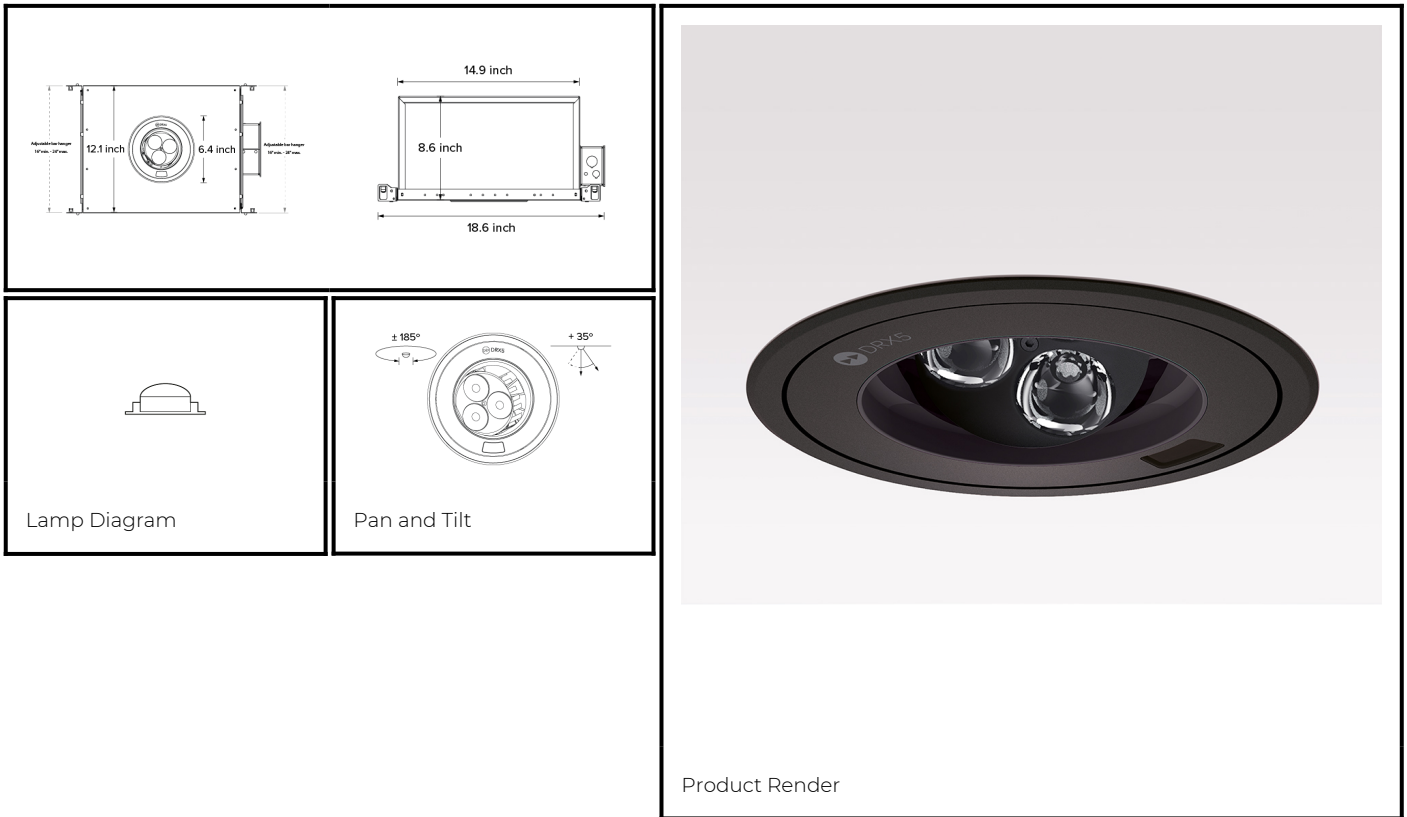

DRX5; Recessed - Standard Trim LED 4° Optic 14W

PHYSICAL	CONSTRUCTION MATERIALS:	LM24 Aluminium, Glass-filled Polycarbonate, Mild Steel mounting ring
	MOUNTING:	Recessed - Standard Trim
	WEIGHT:	1.55kg
	FINISH:	Black RAL9005
	MAX AMBIENT TEMPERATURE:	40°C
	CEILING CLEARANCE:	9 inches
CEILING CUT-OUT:	Ø5.71 inches (Ø145mm)	
CEILING THICKNESS:	0.4 - 2 inches	

CONTROL	MOVEMENT TYPE:	Handheld
	DIMMING OPTION:	Handheld

SPECIFICATION

DRX5 3000K LED (10W for light source) standard trim recessed luminaire with 4° optic. Manufactured from LM24 aluminium and glass-filled polycarbonate with a mild-steel mounting ring, installed in a mild-steel recessed IC housing with junction box. Finished in black (RAL 9005). Voltage is 100-277V 50/60HZ. Luminaire has high-performance colour rendering of 90+ CRI. Luminaire can be rotated, with +/- 185° movement through the pan axis and +35 through the tilt axis, at a resolution of less than 1° in either axis. Movement and dimming is controlled using a handheld remote. Recording and recalling of scenes as standard. Product is ETL listed to UL1598 and CSA C22.2#250.0 standards.

PART NO.

DRX5.0006.US

PRODUCT SUMMARY

DRX5 Spotlight; USA; 100-277V 50/60Hz; Standard Trim Mounting; 4° Optic; 3000K 90+CRI LED 10W; Black; Movement & Dimming using Handheld Remote

DRX5; Recessed - Standard Trim LED 4° Optic 14W