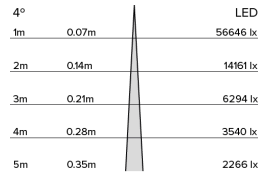

DRX5; Recessed - Standard Trim LED 4° Optic 14W

PHYSICAL	CONSTRUCTION MATERIALS:	LM24 Aluminium, Glass-filled Polycarbonate, Mild Steel mounting ring
	MOUNTING:	Recessed - Standard Trim
	WEIGHT:	1.55kg
	FINISH:	Black RAL9005
	MAX AMBIENT TEMPERATURE:	40°C
	CEILING CLEARANCE:	9 inches
CEILING CUT-OUT:	Ø5.71 inches (Ø145mm)	
CEILING THICKNESS:	0.4 - 2 inches	

Photometry

Cone Diagram

MOVEMENT	MOVEMENT TYPE:	Handheld
	PAN MOVEMENT RANGE:	+/-185°
	TILT MOVEMENT RANGE:	+35°
	PAN MOVEMENT RESOLUTION:	<1°
	TILT MOVEMENT RESOLUTION:	<1°
	PAN SPEED OF MOVEMENT:	20°/s
	TILT SPEED OF MOVEMENT:	20°/s