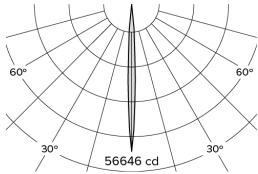

DRX5; Recessed - Standard Trim LED 4° Optic 14W

PHYSICAL	CONSTRUCTION MATERIALS:	LM24 Aluminium, Glass-filled Polycarbonate, Mild Steel mounting ring
	MOUNTING:	Recessed - Standard Trim
	WEIGHT:	1.55kg
	FINISH:	Black RAL9005
	MAX AMBIENT TEMPERATURE:	40°C
	CEILING CLEARANCE:	9 inches
CEILING CUT-OUT:	Ø5.71 inches (Ø145mm)	
CEILING THICKNESS:	0.4 - 2 inches	

CONTROL	MOVEMENT TYPE:	Handheld
	DIMMING OPTION:	Handheld

SPECIFICATION

DRX5 3000K LED (10W for light source) standard trim recessed luminaire with 4° optic. Manufactured from LM24 aluminium and glass-filled polycarbonate with a mild-steel mounting ring, installed in a mild-steel recessed IC housing with junction box. Finished in black (RAL 9005). Voltage is 100-277V 50/60HZ. Luminaire has high-performance colour rendering of 90+ CRI. Luminaire can be rotated, with +/- 185° movement through the pan axis and +35 through the tilt axis, at a resolution of less than 1° in either axis. Movement and dimming is controlled using a handheld remote. Recording and recalling of scenes as standard. Product is ETL listed to UL1598 and CSA C22.2#250.0 standards.

Photometry

Cone Diagram

MOVEMENT	MOVEMENT TYPE:	Handheld
	PAN MOVEMENT RANGE:	+/-185°
	TILT MOVEMENT RANGE:	+35°
	PAN MOVEMENT RESOLUTION:	<1°
	TILT MOVEMENT RESOLUTION:	<1°
	PAN SPEED OF MOVEMENT:	20°/s
	TILT SPEED OF MOVEMENT:	20°/s