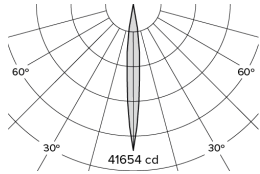

DRX5; Recessed - Standard Trim LED 10° Optic 20W

PHYSICAL	CONSTRUCTION MATERIALS:	LM24 Aluminium, Glass-filled Polycarbonate, Mild Steel mounting ring
	MOUNTING:	Recessed - Standard Trim
	WEIGHT:	1.55kg
	FINISH:	White RAL9010
	MAX AMBIENT TEMPERATURE:	40°C
	CEILING CLEARANCE:	9 inches
	CEILING CUT-OUT:	Ø5.71 inches (Ø145mm)
CEILING THICKNESS:	0.4 - 2 inches	

CONTROL	MOVEMENT TYPE:	Handheld
	DIMMING OPTION:	Handheld

SPECIFICATION DRX5 3000K LED (17W for light source) standard trim recessed luminaire with 10° optic. Manufactured from LM24 aluminium and glass-filled polycarbonate with a mild-steel mounting ring, installed in a mild-steel recessed IC housing with junction box. Finished in white (RAL 9010). Voltage is 100-277V 50/60HZ. Luminaire has high-performance colour rendering of 90+ CRI. Luminaire can be rotated, with +/- 185° movement through the pan axis and +35 through the tilt axis, at a resolution of less than 1° in either axis. Movement and dimming is controlled using a handheld remote. Recording and recalling of scenes as standard. Product is ETL listed to UL1598 and CSA C22.2#250.0 standards.

Photometry

Cone Diagram

MOVEMENT	MOVEMENT TYPE:	Handheld
	PAN MOVEMENT RANGE:	+/-185°
	TILT MOVEMENT RANGE:	+35°
	PAN MOVEMENT RESOLUTION:	<1°
	TILT MOVEMENT RESOLUTION:	<1°
	PAN SPEED OF MOVEMENT:	20°/s
	TILT SPEED OF MOVEMENT:	20°/s