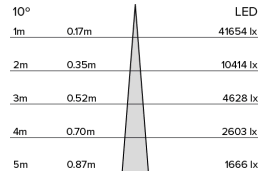

DRX5; Recessed - Standard Trim LED 10° Optic 20W

PHYSICAL	CONSTRUCTION MATERIALS:	LM24 Aluminium, Glass-filled Polycarbonate, Mild Steel mounting ring
	MOUNTING:	Recessed - Standard Trim
	WEIGHT:	1.55kg
	FINISH:	White RAL9010
	MAX AMBIENT TEMPERATURE:	40°C
	CEILING CLEARANCE:	9 inches
	CEILING CUT-OUT:	Ø5.71 inches (Ø145mm)
CEILING THICKNESS:	0.4 - 2 inches	

Photometry

Cone Diagram

MOVEMENT	MOVEMENT TYPE:	Handheld
	PAN MOVEMENT RANGE:	+/-185°
	TILT MOVEMENT RANGE:	+35°
	PAN MOVEMENT RESOLUTION:	<1°
	TILT MOVEMENT RESOLUTION:	<1°
	PAN SPEED OF MOVEMENT:	20°/s
	TILT SPEED OF MOVEMENT:	20°/s