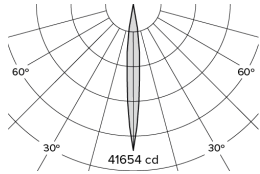

DRX5; Recessed - Standard Trim LED 10° Optic 20W

PHYSICAL	CONSTRUCTION MATERIALS:	LM24 Aluminium, Glass-filled Polycarbonate, Mild Steel mounting ring
	MOUNTING:	Recessed - Standard Trim
	WEIGHT:	1.55kg
	FINISH:	White RAL9010
	MAX AMBIENT TEMPERATURE:	40°C
	CEILING CLEARANCE:	9 inches
	CEILING CUT-OUT:	Ø5.71 inches (Ø145mm)
	CEILING THICKNESS:	0.4 - 2 inches

CONTROL	MOVEMENT TYPE:	Handheld
	DIMMING OPTION:	DMX

SPECIFICATION DRX5 3000K LED (17W for light source) standard trim recessed luminaire with 10° optic. Manufactured from LM24 aluminium and glass-filled polycarbonate with a mild-steel mounting ring, installed in a mild-steel recessed IC housing with junction box. Finished in white (RAL 9010). Voltage is 100-277V 50/60HZ. Luminaire has high-performance colour rendering of 90+ CRI. Luminaire can be rotated, with +/- 185° movement through the pan axis and +35 through the tilt axis, at a resolution of less than 1° in either axis. Movement is controlled using a handheld remote, and dimming is controlled using DMX Recording and recalling of scenes as standard. Product is ETL listed to UL1598 and CSA C22.2#250.0 standards.

PART NO.

DRX5.0012.US

PRODUCT SUMMARY

DRX5 Spotlight; USA; 100-277V 50/60Hz; Standard Trim Mounting; 10° Optic; 3000K 90+CRI LED 17W; White; Movement using Handheld Remote; Dimming using DMX Control

DRX5; Recessed - Standard Trim LED 10° Optic 20W

Photometry

Beam Angle	Beam Diameter	Illuminance (lx)
10°	0.17m	41654 lx
2m	0.35m	10414 lx
3m	0.52m	4628 lx
4m	0.70m	2603 lx
5m	0.87m	1666 lx

Cone Diagram

MOVEMENT	MOVEMENT TYPE:	Handheld
	PAN MOVEMENT RANGE:	+/-185°
	TILT MOVEMENT RANGE:	+35°
	PAN MOVEMENT RESOLUTION:	<1°
	TILT MOVEMENT RESOLUTION:	<1°
	PAN SPEED OF MOVEMENT:	20°/s
	TILT SPEED OF MOVEMENT:	20°/s