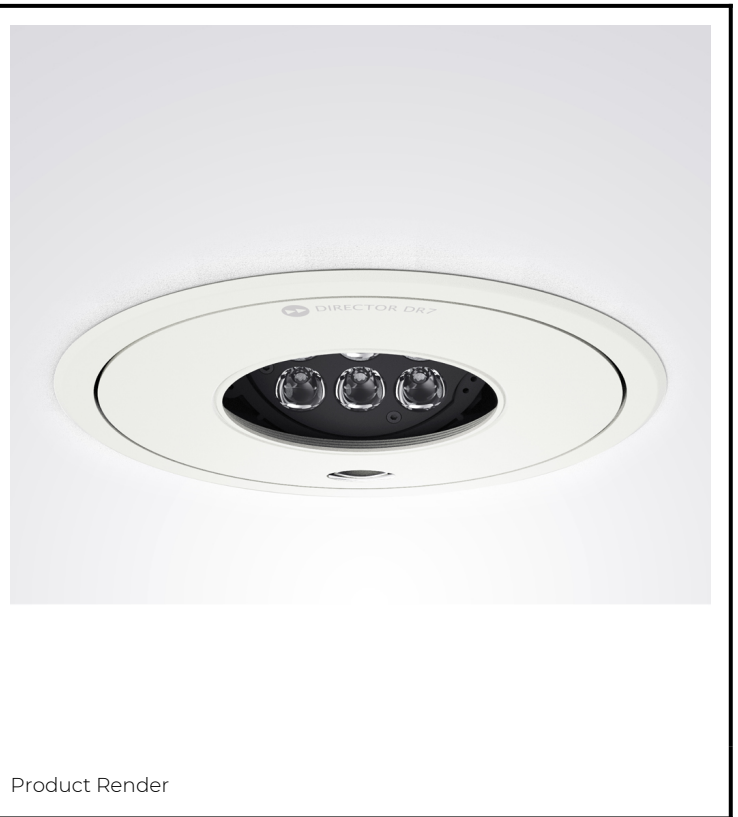

# DR7; Recessed - Standard LED 6° Optic 24W

PHYSICAL	<b>CONSTRUCTION MATERIALS:</b>	LM24 Aluminium, Glass-filled Polycarbonate, Mild Steel mounting ring
	<b>MOUNTING:</b>	Recessed - Standard
	<b>WEIGHT:</b>	2.96kg
	<b>FINISH:</b>	White RAL9010
	<b>MAX AMBIENT TEMPERATURE:</b>	40°C
	<b>CEILING CLEARANCE:</b>	250mm
	<b>CEILING CUT-OUT:</b>	195mm
	<b>CEILING THICKNESS:</b>	3-45mm

CONTROL	<b>MOVEMENT TYPE:</b>	Handheld Remote
	<b>DIMMING OPTION:</b>	DALI Dimming

SPECIFICATION

DR7 3000K LED (20W for light source) standard trim recessed luminaire with 6° optic. Manufactured from LM24 aluminium and glass-filled polycarbonate, with a mild-steel mounting ring. Finished in white (RAL 9010). Voltage is 220-240V 50/60HZ. Luminaire has high-performance colour rendering of 90+ CRI. Luminaire can be rotated, with +/- 175° movement through the pan axis and +/- 35° through the tilt axis, at a resolution of less than 1° in either axis. Movement is controlled using a handheld remote, and dimming is controlled using external DALI dimming. Recording and recalling of scenes as standard.

PART NO.

**DR7.0017**

**PRODUCT SUMMARY**

DR7 Spotlight; 220-240V 50/60Hz; Standard Trim Mounting; 6° Optic; 3000K 90+CRI LED 20W; White; Movement using Handheld Remote; Dimming Using External DALI Control

# DR7; Recessed - Standard LED 6° Optic 24W

Photometry

Distance (m)	Beam Diameter (m)	Intensity (lx)
1m	0.1m	39791 lx
2m	0.2m	9948 lx
3m	0.3m	4421 lx
4m	0.5m	2487 lx
5m	0.6m	1592 lx

Cone Diagram

<b>MOVEMENT</b>	<b>MOVEMENT TYPE:</b>	Handheld Remote
	<b>PAN MOVEMENT RANGE:</b>	±175°
	<b>TILT MOVEMENT RANGE:</b>	±35°
	<b>PAN MOVEMENT RESOLUTION:</b>	<1°
	<b>TILT MOVEMENT RESOLUTION:</b>	<1°
	<b>PAN SPEED OF MOVEMENT:</b>	25°/s
	<b>TILT SPEED OF MOVEMENT:</b>	7°/s