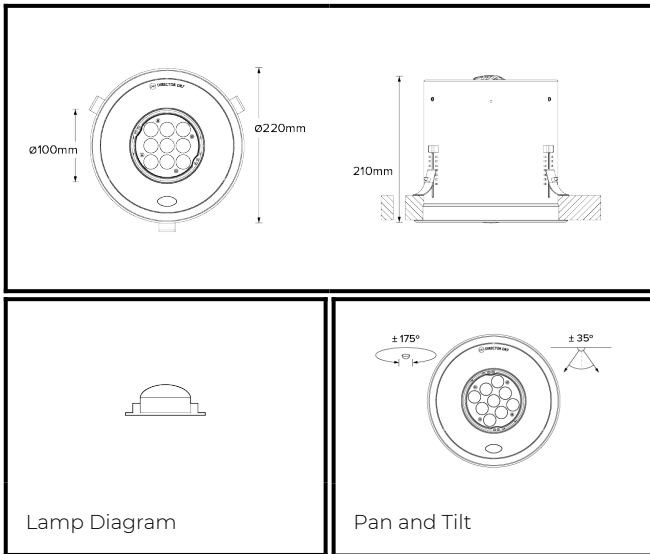

# DR7; Recessed - Standard LED 6° Optic 24W

PHYSICAL	<b>CONSTRUCTION MATERIALS:</b>	LM24 Aluminium, Glass-filled Polycarbonate, Mild Steel mounting ring
	<b>MOUNTING:</b>	Recessed - Standard
	<b>WEIGHT:</b>	2.96kg
	<b>FINISH:</b>	White RAL9010
	<b>MAX AMBIENT TEMPERATURE:</b>	40°C
	<b>CEILING CLEARANCE:</b>	250mm
	<b>CEILING CUT-OUT:</b>	195mm
	<b>CEILING THICKNESS:</b>	3-45mm

CONTROL	<b>MOVEMENT TYPE:</b>	Handheld Remote
	<b>DIMMING OPTION:</b>	DALI Dimming

SPECIFICATION

DR7 3000K LED (20W for light source) standard trim recessed luminaire with 6° optic. Manufactured from LM24 aluminium and glass-filled polycarbonate, with a mild-steel mounting ring. Finished in white (RAL 9010). Voltage is 220-240V 50/60HZ. Luminaire has high-performance colour rendering of 90+ CRI. Luminaire can be rotated, with +/- 175° movement through the pan axis and +/- 35° through the tilt axis, at a resolution of less than 1° in either axis. Movement is controlled using a handheld remote, and dimming is controlled using external DALI dimming. Recording and recalling of scenes as standard.

# DR7; Recessed - Standard LED 6° Optic 24W

Photometry

Distance (m)	Beam Diameter (m)	Intensity (lx)
1m	0.1m	39791 lx
2m	0.2m	9948 lx
3m	0.3m	4421 lx
4m	0.5m	2487 lx
5m	0.6m	1592 lx

Cone Diagram

<b>MOVEMENT</b>	<b>MOVEMENT TYPE:</b>	Handheld Remote
	<b>PAN MOVEMENT RANGE:</b>	±175°
	<b>TILT MOVEMENT RANGE:</b>	±35°
	<b>PAN MOVEMENT RESOLUTION:</b>	<1°
	<b>TILT MOVEMENT RESOLUTION:</b>	<1°
	<b>PAN SPEED OF MOVEMENT:</b>	25°/s
	<b>TILT SPEED OF MOVEMENT:</b>	7°/s