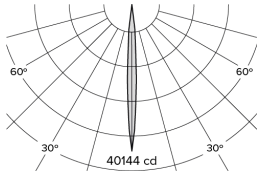

# DR7; Recessed - Standard LED 6° Optic 24W

PHYSICAL	<b>CONSTRUCTION MATERIALS:</b>	LM24 Aluminium, Glass-filled Polycarbonate, Mild Steel mounting ring
	<b>MOUNTING:</b>	Recessed - Standard
	<b>WEIGHT:</b>	2.96kg
	<b>FINISH:</b>	White RAL9010
	<b>MAX AMBIENT TEMPERATURE:</b>	40°C
	<b>CEILING CLEARANCE:</b>	250mm
	<b>CEILING CUT-OUT:</b>	195mm
	<b>CEILING THICKNESS:</b>	3-45mm

# DR7; Recessed - Standard LED 6° Optic 24W

Photometry

Distance (m)	Beam Diameter (m)	Intensity (lx)
1m	0.1m	39791 lx
2m	0.2m	9948 lx
3m	0.3m	4421 lx
4m	0.5m	2487 lx
5m	0.6m	1592 lx

Cone Diagram

<b>MOVEMENT</b>	<b>MOVEMENT TYPE:</b>	Handheld Remote
	<b>PAN MOVEMENT RANGE:</b>	±175°
	<b>TILT MOVEMENT RANGE:</b>	±35°
	<b>PAN MOVEMENT RESOLUTION:</b>	<1°
	<b>TILT MOVEMENT RESOLUTION:</b>	<1°
	<b>PAN SPEED OF MOVEMENT:</b>	25°/s
	<b>TILT SPEED OF MOVEMENT:</b>	7°/s