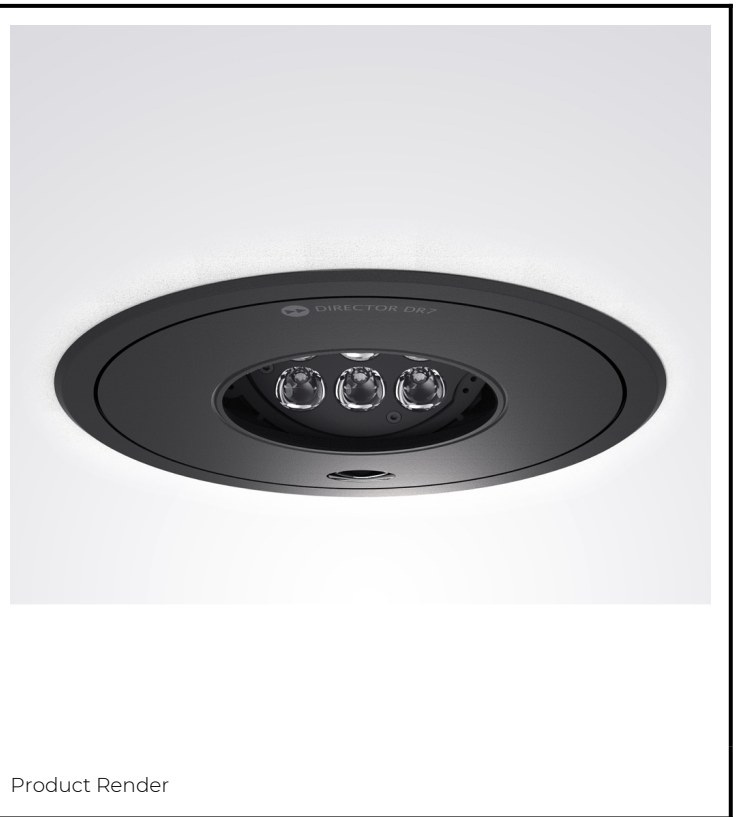

# DR7; Recessed - Standard LED 6° Optic 24W

<b>PHYSICAL</b>	<b>CONSTRUCTION MATERIALS:</b>	LM24 Aluminium, Glass-filled Polycarbonate, Mild Steel mounting ring
	<b>MOUNTING:</b>	Recessed - Standard
	<b>WEIGHT:</b>	2.96kg
	<b>FINISH:</b>	Black RAL9005
	<b>MAX AMBIENT TEMPERATURE:</b>	40°C
	<b>CEILING CLEARANCE:</b>	250mm
	<b>CEILING CUT-OUT:</b>	195mm
	<b>CEILING THICKNESS:</b>	3-45mm

<b>CONTROL</b>	<b>MOVEMENT TYPE:</b>	Handheld Remote
	<b>DIMMING OPTION:</b>	DALI Dimming

**SPECIFICATION** DR7 3000K LED (20W for light source) standard trim recessed luminaire with 6° optic. Manufactured from LM24 aluminium and glass-filled polycarbonate, with a mild-steel mounting ring. Finished in black (RAL 9005). Voltage is 220-240V 50/60HZ. Luminaire has high-performance colour rendering of 90+ CRI. Luminaire can be rotated, with +/- 175° movement through the pan axis and +/- 35° through the tilt axis, at a resolution of less than 1° in either axis. Movement is controlled using a handheld remote, and dimming is controlled using external DALI dimming. Recording and recalling of scenes as standard.

PART NO.

**DR7.0024**

**PRODUCT SUMMARY**

DR7 Spotlight; 220-240V 50/60Hz; Standard Trim Mounting; 6° Optic; 3000K 90+CRI LED 20W; Black; Movement using Handheld Remote; Dimming Using External DALI Control

# DR7; Recessed - Standard LED 6° Optic 24W

Photometry

20W 6°		LED
1m	0.1m	39791 lx
2m	0.2m	9948 lx
3m	0.3m	4421 lx
4m	0.5m	2487 lx
5m	0.6m	1592 lx

Cone Diagram

<b>MOVEMENT</b>	<b>MOVEMENT TYPE:</b>	Handheld Remote
	<b>PAN MOVEMENT RANGE:</b>	±175°
	<b>TILT MOVEMENT RANGE:</b>	±35°
	<b>PAN MOVEMENT RESOLUTION:</b>	<1°
	<b>TILT MOVEMENT RESOLUTION:</b>	<1°
	<b>PAN SPEED OF MOVEMENT:</b>	25°/s
	<b>TILT SPEED OF MOVEMENT:</b>	7°/s