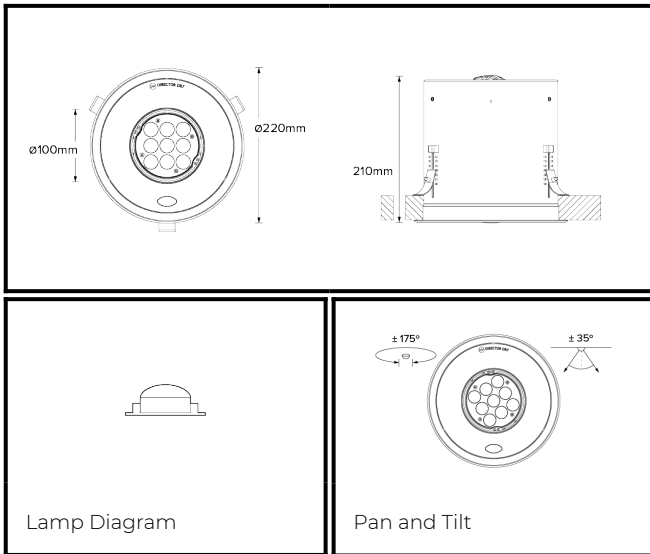

# DR7; Recessed - Standard LED 6° Optic 24W

<b>PHYSICAL</b>	<b>CONSTRUCTION MATERIALS:</b>	LM24 Aluminium, Glass-filled Polycarbonate, Mild Steel mounting ring
	<b>MOUNTING:</b>	Recessed - Standard
	<b>WEIGHT:</b>	2.96kg
	<b>FINISH:</b>	Black RAL9005
	<b>MAX AMBIENT TEMPERATURE:</b>	40°C
	<b>CEILING CLEARANCE:</b>	250mm
	<b>CEILING CUT-OUT:</b>	195mm
	<b>CEILING THICKNESS:</b>	3-45mm

<b>CONTROL</b>	<b>MOVEMENT TYPE:</b>	Handheld Remote
	<b>DIMMING OPTION:</b>	DALI Dimming

**SPECIFICATION** DR7 3000K LED (20W for light source) standard trim recessed luminaire with 6° optic. Manufactured from LM24 aluminium and glass-filled polycarbonate, with a mild-steel mounting ring. Finished in black (RAL 9005). Voltage is 220-240V 50/60HZ. Luminaire has high-performance colour rendering of 90+ CRI. Luminaire can be rotated, with +/- 175° movement through the pan axis and +/- 35° through the tilt axis, at a resolution of less than 1° in either axis. Movement is controlled using a handheld remote, and dimming is controlled using external DALI dimming. Recording and recalling of scenes as standard.

# DR7; Recessed - Standard LED 6° Optic 24W

Photometry

20W 6°		LED
1m	0.1m	39791 lx
2m	0.2m	9948 lx
3m	0.3m	4421 lx
4m	0.5m	2487 lx
5m	0.6m	1592 lx

Cone Diagram

<b>MOVEMENT</b>	<b>MOVEMENT TYPE:</b>	Handheld Remote
	<b>PAN MOVEMENT RANGE:</b>	±175°
	<b>TILT MOVEMENT RANGE:</b>	±35°
	<b>PAN MOVEMENT RESOLUTION:</b>	<1°
	<b>TILT MOVEMENT RESOLUTION:</b>	<1°
	<b>PAN SPEED OF MOVEMENT:</b>	25°/s
	<b>TILT SPEED OF MOVEMENT:</b>	7°/s