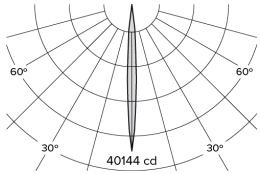

# DR7; Recessed - Standard LED 6° Optic 24W

<b>PHYSICAL</b>	<b>CONSTRUCTION MATERIALS:</b>	LM24 Aluminium, Glass-filled Polycarbonate, Mild Steel mounting ring
	<b>MOUNTING:</b>	Recessed - Standard
	<b>WEIGHT:</b>	2.96kg
	<b>FINISH:</b>	Black RAL9005
	<b>MAX AMBIENT TEMPERATURE:</b>	40°C
	<b>CEILING CLEARANCE:</b>	250mm
	<b>CEILING CUT-OUT:</b>	195mm
	<b>CEILING THICKNESS:</b>	3-45mm

# DR7; Recessed - Standard LED 6° Optic 24W

Photometry

20W 6°		LED
1m	0.1m	39791 lx
2m	0.2m	9948 lx
3m	0.3m	4421 lx
4m	0.5m	2487 lx
5m	0.6m	1592 lx

Cone Diagram

<b>MOVEMENT</b>	<b>MOVEMENT TYPE:</b>	Handheld Remote
	<b>PAN MOVEMENT RANGE:</b>	±175°
	<b>TILT MOVEMENT RANGE:</b>	±35°
	<b>PAN MOVEMENT RESOLUTION:</b>	<1°
	<b>TILT MOVEMENT RESOLUTION:</b>	<1°
	<b>PAN SPEED OF MOVEMENT:</b>	25°/s
	<b>TILT SPEED OF MOVEMENT:</b>	7°/s