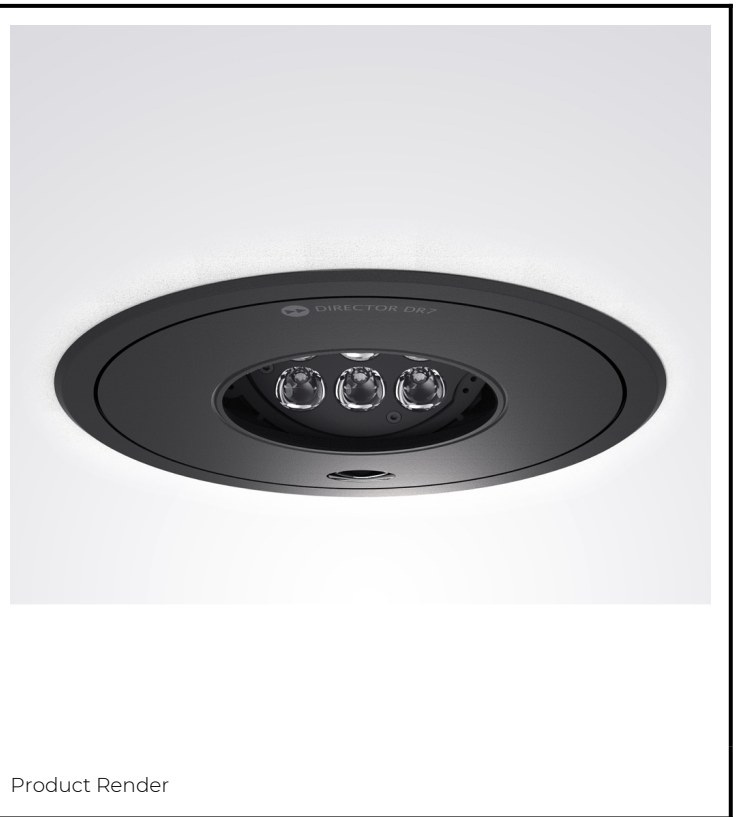

DR7; Recessed - Standard LED 6° Optic 24W

PHYSICAL	CONSTRUCTION MATERIALS:	LM24 Aluminium, Glass-filled Polycarbonate, Mild Steel mounting ring
	MOUNTING:	Recessed - Standard
	WEIGHT:	2.96kg
	FINISH:	Black RAL9005
	MAX AMBIENT TEMPERATURE:	40°C
	CEILING CLEARANCE:	250mm
	CEILING CUT-OUT:	195mm
	CEILING THICKNESS:	3-45mm

CONTROL	MOVEMENT TYPE:	Handheld Remote
	DIMMING OPTION:	DMX

SPECIFICATION

DR7 3000K LED (20W for light source) standard trim recessed luminaire with 6° optic. Manufactured from LM24 aluminium and glass-filled polycarbonate, with a mild-steel mounting ring. Finished in black (RAL 9005). Voltage is 220-240V 50/60HZ. Luminaire has high-performance colour rendering of 90+ CRI. Luminaire can be rotated, with +/- 175° movement through the pan axis and +/- 35° through the tilt axis, at a resolution of less than 1° in either axis. Movement is controlled using a handheld remote, and dimming is controlled using DMX. Recording and recalling of scenes as standard.

PART NO.

DR7.0025

PRODUCT SUMMARY

DR7 Spotlight; 220-240V 50/60Hz; Standard Trim Mounting; 6° Optic; 3000K 90+CRI LED 20W; Black; Movement using Handheld Remote; Dimming using DMX Control

DR7; Recessed - Standard LED 6° Optic 24W

PART NO.

DR7.0025

PRODUCT SUMMARY

DR7 Spotlight; 220-240V 50/60Hz; Standard Trim Mounting; 6° Optic; 3000K 90+CRI LED 20W; Black; Movement using Handheld Remote; Dimming using DMX Control