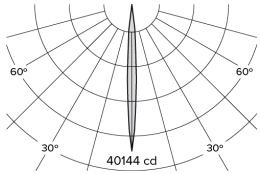

DR7; Recessed - Standard LED 6° Optic 24W

PHYSICAL	CONSTRUCTION MATERIALS:	LM24 Aluminium, Glass-filled Polycarbonate, Mild Steel mounting ring
	MOUNTING:	Recessed - Standard
	WEIGHT:	2.96kg
	FINISH:	Black RAL9005
	MAX AMBIENT TEMPERATURE:	40°C
	CEILING CLEARANCE:	250mm
	CEILING CUT-OUT:	195mm
	CEILING THICKNESS:	3-45mm

CONTROL	MOVEMENT TYPE:	Handheld Remote
	DIMMING OPTION:	DMX

SPECIFICATION

DR7 3000K LED (20W for light source) standard trim recessed luminaire with 6° optic. Manufactured from LM24 aluminium and glass-filled polycarbonate, with a mild-steel mounting ring. Finished in black (RAL 9005). Voltage is 220-240V 50/60HZ. Luminaire has high-performance colour rendering of 90+ CRI. Luminaire can be rotated, with +/- 175° movement through the pan axis and +/- 35° through the tilt axis, at a resolution of less than 1° in either axis. Movement is controlled using a handheld remote, and dimming is controlled using DMX. Recording and recalling of scenes as standard.

Photometry

Cone Diagram

MOVEMENT	MOVEMENT TYPE:	Handheld Remote
	PAN MOVEMENT RANGE:	±175°
	TILT MOVEMENT RANGE:	±35°
	PAN MOVEMENT RESOLUTION:	<1°
	TILT MOVEMENT RESOLUTION:	<1°
	PAN SPEED OF MOVEMENT:	25°/s
	TILT SPEED OF MOVEMENT:	7°/s