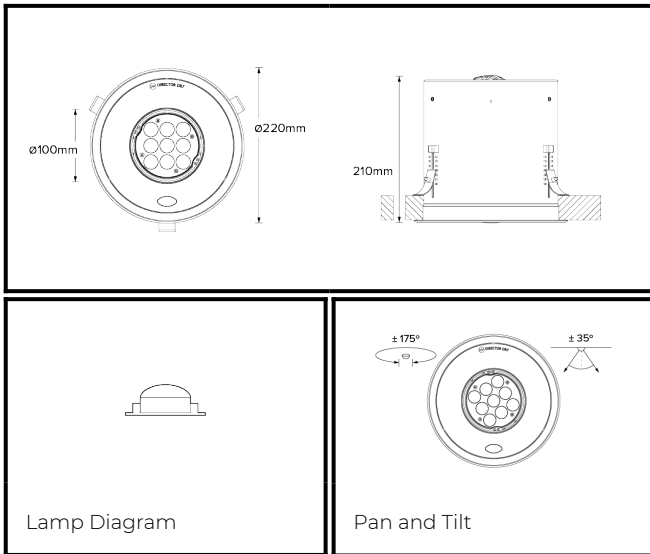

DR7; Recessed - Standard LED 6° Optic 24W

PHYSICAL	CONSTRUCTION MATERIALS:	LM24 Aluminium, Glass-filled Polycarbonate, Mild Steel mounting ring
	MOUNTING:	Recessed - Standard
	WEIGHT:	2.96kg
	FINISH:	Black RAL9005
	MAX AMBIENT TEMPERATURE:	40°C
	CEILING CLEARANCE:	250mm
	CEILING CUT-OUT:	195mm
	CEILING THICKNESS:	3-45mm

CONTROL	MOVEMENT TYPE:	Handheld Remote
	DIMMING OPTION:	DMX

SPECIFICATION

DR7 3000K LED (20W for light source) standard trim recessed luminaire with 6° optic. Manufactured from LM24 aluminium and glass-filled polycarbonate, with a mild-steel mounting ring. Finished in black (RAL 9005). Voltage is 220-240V 50/60HZ. Luminaire has high-performance colour rendering of 90+ CRI. Luminaire can be rotated, with +/- 175° movement through the pan axis and +/- 35° through the tilt axis, at a resolution of less than 1° in either axis. Movement is controlled using a handheld remote, and dimming is controlled using DMX. Recording and recalling of scenes as standard.

PART NO.

DR7.0025

PRODUCT SUMMARY

DR7 Spotlight; 220-240V 50/60Hz; Standard Trim Mounting; 6° Optic; 3000K 90+CRI LED 20W; Black; Movement using Handheld Remote; Dimming using DMX Control

DR7; Recessed - Standard LED 6° Optic 24W

Photometry

Cone Diagram

MOVEMENT	MOVEMENT TYPE:	Handheld Remote
	PAN MOVEMENT RANGE:	±175°
	TILT MOVEMENT RANGE:	±35°
	PAN MOVEMENT RESOLUTION:	<1°
	TILT MOVEMENT RESOLUTION:	<1°
	PAN SPEED OF MOVEMENT:	25°/s
	TILT SPEED OF MOVEMENT:	7°/s