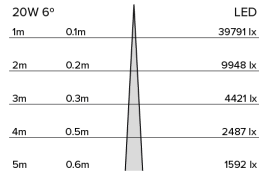

DR7; Recessed - Standard LED 6° Optic 24W

PHYSICAL	CONSTRUCTION MATERIALS:	LM24 Aluminium, Glass-filled Polycarbonate, Mild Steel mounting ring
	MOUNTING:	Recessed - Standard
	WEIGHT:	2.96kg
	FINISH:	Black RAL9005
	MAX AMBIENT TEMPERATURE:	40°C
	CEILING CLEARANCE:	250mm
	CEILING CUT-OUT:	195mm
	CEILING THICKNESS:	3-45mm

Photometry

Cone Diagram

MOVEMENT	MOVEMENT TYPE:	Handheld Remote
	PAN MOVEMENT RANGE:	±175°
	TILT MOVEMENT RANGE:	±35°
	PAN MOVEMENT RESOLUTION:	<1°
	TILT MOVEMENT RESOLUTION:	<1°
	PAN SPEED OF MOVEMENT:	25°/s
	TILT SPEED OF MOVEMENT:	7°/s