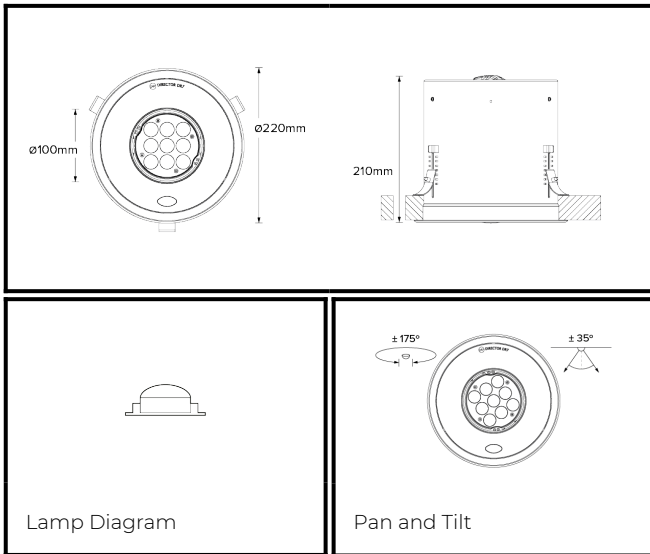

DR7; Recessed - Standard LED 24° Optic 24W

| | | |
|---------------------------|---------------------------------|--|
| PHYSICAL | CONSTRUCTION MATERIALS: | LM24 Aluminium, Glass-filled Polycarbonate, Mild Steel mounting ring |
| | MOUNTING: | Recessed - Standard |
| | WEIGHT: | 2.96kg |
| | FINISH: | White RAL9010 |
| | MAX AMBIENT TEMPERATURE: | 40°C |
| | CEILING CLEARANCE: | 250mm |
| | CEILING CUT-OUT: | 195mm |
| CEILING THICKNESS: | 3-45mm | |

| | | |
|----------------|------------------------|-----------------|
| CONTROL | MOVEMENT TYPE: | Handheld Remote |
| | DIMMING OPTION: | 1-10V |

SPECIFICATION DR7 3000K LED (20W for light source) standard trim recessed luminaire with 24° optic. Manufactured from LM24 aluminium and glass-filled polycarbonate, with a mild-steel mounting ring. Finished in white (RAL 9010). Voltage is 220-240V 50/60HZ. Luminaire has high-performance colour rendering of 90+ CRI. Luminaire can be rotated, with +/- 175° movement through the pan axis and +/- 35° through the tilt axis, at a resolution of less than 1° in either axis. Movement is controlled using a handheld remote, and dimming is controlled using external 1-10V dimming. Recording and recalling of scenes as standard.

PART NO.

DR7.0042

PRODUCT SUMMARY

DR7 Spotlight; 220-240V 50/60Hz; Standard Trim Mounting; 24° Optic; 3000K 90+CRI LED 20W; White; Movement using Handheld Remote; External Dimming (1-10V)

DR7; Recessed - Standard LED 24° Optic 24W

Photometry

Cone Diagram

| | | |
|-----------------|----------------------------------|-----------------|
| MOVEMENT | MOVEMENT TYPE: | Handheld Remote |
| | PAN MOVEMENT RANGE: | ±175° |
| | TILT MOVEMENT RANGE: | ±35° |
| | PAN MOVEMENT RESOLUTION: | <1° |
| | TILT MOVEMENT RESOLUTION: | <1° |
| | PAN SPEED OF MOVEMENT: | 25°/s |
| | TILT SPEED OF MOVEMENT: | 7°/s |