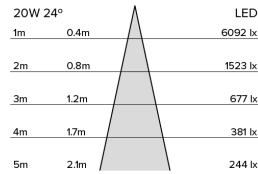

DR7; Recessed - Standard LED 24° Optic 24W

| | | |
|---------------------------|---------------------------------|--|
| PHYSICAL | CONSTRUCTION MATERIALS: | LM24 Aluminium, Glass-filled Polycarbonate, Mild Steel mounting ring |
| | MOUNTING: | Recessed - Standard |
| | WEIGHT: | 2.96kg |
| | FINISH: | White RAL9010 |
| | MAX AMBIENT TEMPERATURE: | 40°C |
| | CEILING CLEARANCE: | 250mm |
| | CEILING CUT-OUT: | 195mm |
| CEILING THICKNESS: | 3-45mm | |

Photometry

Cone Diagram

| | | |
|-----------------|----------------------------------|-----------------|
| MOVEMENT | MOVEMENT TYPE: | Handheld Remote |
| | PAN MOVEMENT RANGE: | ±175° |
| | TILT MOVEMENT RANGE: | ±35° |
| | PAN MOVEMENT RESOLUTION: | <1° |
| | TILT MOVEMENT RESOLUTION: | <1° |
| | PAN SPEED OF MOVEMENT: | 25°/s |
| | TILT SPEED OF MOVEMENT: | 7°/s |