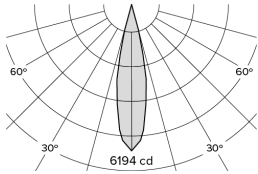

DR7; Recessed - Standard LED 24° Optic 24W

| | | |
|---------------------------|---------------------------------|--|
| PHYSICAL | CONSTRUCTION MATERIALS: | LM24 Aluminium, Glass-filled Polycarbonate, Mild Steel mounting ring |
| | MOUNTING: | Recessed - Standard |
| | WEIGHT: | 2.96kg |
| | FINISH: | White RAL9010 |
| | MAX AMBIENT TEMPERATURE: | 40°C |
| | CEILING CLEARANCE: | 250mm |
| | CEILING CUT-OUT: | 195mm |
| CEILING THICKNESS: | 3-45mm | |

| | | |
|----------------|------------------------|-----------------|
| CONTROL | MOVEMENT TYPE: | Handheld Remote |
| | DIMMING OPTION: | 1-10V |

SPECIFICATION DR7 3000K LED (20W for light source) standard trim recessed luminaire with 24° optic. Manufactured from LM24 aluminium and glass-filled polycarbonate, with a mild-steel mounting ring. Finished in white (RAL 9010). Voltage is 220-240V 50/60HZ. Luminaire has high-performance colour rendering of 90+ CRI. Luminaire can be rotated, with +/- 175° movement through the pan axis and +/- 35° through the tilt axis, at a resolution of less than 1° in either axis. Movement is controlled using a handheld remote, and dimming is controlled using external 1-10V dimming. Recording and recalling of scenes as standard.

Photometry

Cone Diagram

| | | |
|-----------------|----------------------------------|-----------------|
| MOVEMENT | MOVEMENT TYPE: | Handheld Remote |
| | PAN MOVEMENT RANGE: | ±175° |
| | TILT MOVEMENT RANGE: | ±35° |
| | PAN MOVEMENT RESOLUTION: | <1° |
| | TILT MOVEMENT RESOLUTION: | <1° |
| | PAN SPEED OF MOVEMENT: | 25°/s |
| | TILT SPEED OF MOVEMENT: | 7°/s |