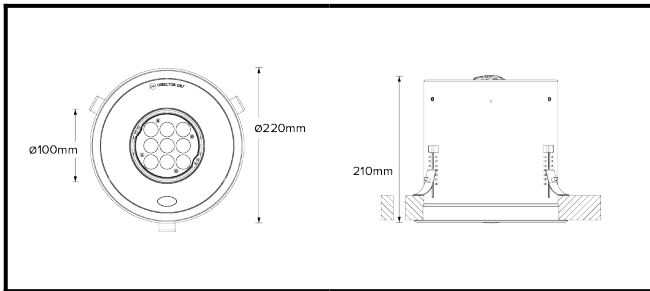

# DR7; Recessed - Standard LED 24° Optic 24W

Product Render

PHYSICAL	<b>CONSTRUCTION MATERIALS:</b>	LM24 Aluminium, Glass-filled Polycarbonate, Mild Steel mounting ring
	<b>MOUNTING:</b>	Recessed - Standard
	<b>WEIGHT:</b>	2.96kg
	<b>FINISH:</b>	White RAL9010
	<b>MAX AMBIENT TEMPERATURE:</b>	40°C
	<b>CEILING CLEARANCE:</b>	250mm
	<b>CEILING CUT-OUT:</b>	195mm
	<b>CEILING THICKNESS:</b>	3-45mm

CONTROL	<b>MOVEMENT TYPE:</b>	Handheld Remote
	<b>DIMMING OPTION:</b>	DALI Dimming

**SPECIFICATION** DR7 QR111 (100W Max) recessed luminaire. Manufactured from LM24 aluminium and glass-filled polycarbonate, with a mild-steel mounting ring. Finished in white (RAL 9010). Voltage is 220-240V 50/60HZ. Luminaire can be rotated, with +/- 175° movement through the pan axis and +/- 35° through the tilt axis, at a resolution of less than 1° in either axis. Movement and dimming is controlled using a handheld remote. Recording and recalling of scenes as standard.

PART NO.

**DR7.0045**

**PRODUCT SUMMARY**

DR7 Spotlight; 220-240V 50/60Hz; Standard Trim Mounting; 24° Optic; 3000K 90+CRI LED 20W; White; Movement using Handheld Remote; Dimming Using External DALI Control

# DR7; Recessed - Standard LED 24° Optic 24W

Photometry

Cone Diagram

MOVEMENT	<b>MOVEMENT TYPE:</b>	Handheld Remote
	<b>PAN MOVEMENT RANGE:</b>	±175°
	<b>TILT MOVEMENT RANGE:</b>	±35°
	<b>PAN MOVEMENT RESOLUTION:</b>	<1°
	<b>TILT MOVEMENT RESOLUTION:</b>	<1°
	<b>PAN SPEED OF MOVEMENT:</b>	25°/s
	<b>TILT SPEED OF MOVEMENT:</b>	7°/s