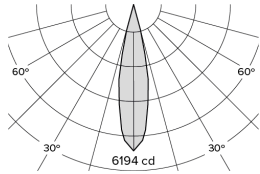

# DR7; Recessed - Standard LED 24° Optic 24W

Product Render

PHYSICAL	<b>CONSTRUCTION MATERIALS:</b>	LM24 Aluminium, Glass-filled Polycarbonate, Mild Steel mounting ring
	<b>MOUNTING:</b>	Recessed - Standard
	<b>WEIGHT:</b>	2.96kg
	<b>FINISH:</b>	White RAL9010
	<b>MAX AMBIENT TEMPERATURE:</b>	40°C
	<b>CEILING CLEARANCE:</b>	250mm
	<b>CEILING CUT-OUT:</b>	195mm
	<b>CEILING THICKNESS:</b>	3-45mm

# DR7; Recessed - Standard LED 24° Optic 24W

Photometry

Cone Diagram

MOVEMENT	<b>MOVEMENT TYPE:</b>	Handheld Remote
	<b>PAN MOVEMENT RANGE:</b>	±175°
	<b>TILT MOVEMENT RANGE:</b>	±35°
	<b>PAN MOVEMENT RESOLUTION:</b>	<1°
	<b>TILT MOVEMENT RESOLUTION:</b>	<1°
	<b>PAN SPEED OF MOVEMENT:</b>	25°/s
	<b>TILT SPEED OF MOVEMENT:</b>	7°/s