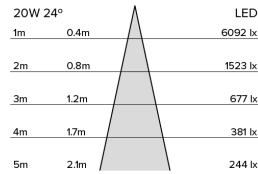

# DR7; Recessed - Standard LED 24° Optic 24W

Product Render

PHYSICAL	<b>CONSTRUCTION MATERIALS:</b>	LM24 Aluminium, Glass-filled Polycarbonate, Mild Steel mounting ring
	<b>MOUNTING:</b>	Recessed - Standard
	<b>WEIGHT:</b>	2.96kg
	<b>FINISH:</b>	White RAL9010
	<b>MAX AMBIENT TEMPERATURE:</b>	40°C
	<b>CEILING CLEARANCE:</b>	250mm
	<b>CEILING CUT-OUT:</b>	195mm
	<b>CEILING THICKNESS:</b>	3-45mm

# DR7; Recessed - Standard LED 24° Optic 24W

Photometry

Cone Diagram

MOVEMENT	<b>MOVEMENT TYPE:</b>	Handheld Remote
	<b>PAN MOVEMENT RANGE:</b>	±175°
	<b>TILT MOVEMENT RANGE:</b>	±35°
	<b>PAN MOVEMENT RESOLUTION:</b>	<1°
	<b>TILT MOVEMENT RESOLUTION:</b>	<1°
	<b>PAN SPEED OF MOVEMENT:</b>	25°/s
	<b>TILT SPEED OF MOVEMENT:</b>	7°/s