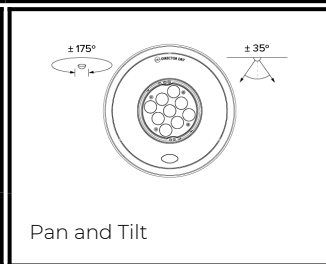

# DR7; Recessed - Standard LED 24° Optic 24W

Product Render

PHYSICAL	<b>CONSTRUCTION MATERIALS:</b>	LM24 Aluminium, Glass-filled Polycarbonate, Mild Steel mounting ring
	<b>MOUNTING:</b>	Recessed - Standard
	<b>WEIGHT:</b>	2.96kg
	<b>FINISH:</b>	White RAL9010
	<b>MAX AMBIENT TEMPERATURE:</b>	40°C
	<b>CEILING CLEARANCE:</b>	250mm
	<b>CEILING CUT-OUT:</b>	195mm
	<b>CEILING THICKNESS:</b>	3-45mm

# DR7; Recessed - Standard LED 24° Optic 24W

Photometry

Cone Diagram

MOVEMENT	<b>MOVEMENT TYPE:</b>	Handheld Remote
	<b>PAN MOVEMENT RANGE:</b>	±175°
	<b>TILT MOVEMENT RANGE:</b>	±35°
	<b>PAN MOVEMENT RESOLUTION:</b>	<1°
	<b>TILT MOVEMENT RESOLUTION:</b>	<1°
	<b>PAN SPEED OF MOVEMENT:</b>	25°/s
	<b>TILT SPEED OF MOVEMENT:</b>	7°/s