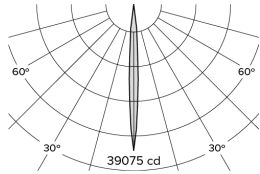

DR8; 3-Circuit Track LED 6° Optic 24W

PHYSICAL	MOUNTING:	3-Circuit Track
	WEIGHT:	1.97kg
	FINISH:	White RAL9010
	MAX AMBIENT TEMPERATURE:	40°C
	CEILING CLEARANCE:	N/A
	CEILING CUT-OUT:	N/A
	CEILING THICKNESS:	N/A

CONTROL	MOVEMENT TYPE:	Handheld Remote
	DIMMING OPTION:	External- Leading

SPECIFICATION DR8 3000K LED (20W for light source) spotlight for 3-Circuit Eutrac with 6° optic. Manufactured from LM24 aluminium and glass-filled polycarbonate. Finished in white (RAL 9010). Voltage is 220-240V 50/60HZ. Luminaire has high-performance colour rendering of 90+ CRI. Luminaire can be rotated, with +/- 165° movement through the pan axis and +/- 90° through the tilt axis, at a resolution of less than 1° in either axis. Movement is controlled using a handheld remote, and dimming is controlled using external leading-edge phase dimming. Recording and recall of luminaire position (pan and tilt) with handheld remote controller as standard.

Photometry

Cone Diagram

MOVEMENT	MOVEMENT TYPE:	Handheld Remote
	PAN MOVEMENT RANGE:	±165°
	TILT MOVEMENT RANGE:	±90°
	PAN MOVEMENT RESOLUTION:	<1°
	TILT MOVEMENT RESOLUTION:	±90°
	PAN SPEED OF MOVEMENT:	23°/s
	TILT SPEED OF MOVEMENT:	16°/s