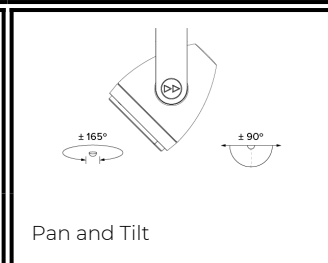

DR8; 3-Circuit Track LED 6° Optic 24W

PHYSICAL	MOUNTING:	3-Circuit Track
	WEIGHT:	1.97kg
	FINISH:	White RAL9010
	MAX AMBIENT TEMPERATURE:	40°C
	CEILING CLEARANCE:	N/A
	CEILING CUT-OUT:	N/A
	CEILING THICKNESS:	N/A

CONTROL	MOVEMENT TYPE:	Handheld Remote
	DIMMING OPTION:	External- Leading

SPECIFICATION DR8 3000K LED (20W for light source) spotlight for 3-Circuit Eutrac with 6° optic. Manufactured from LM24 aluminium and glass-filled polycarbonate. Finished in white (RAL 9010). Voltage is 220-240V 50/60HZ. Luminaire has high-performance colour rendering of 90+ CRI. Luminaire can be rotated, with +/- 165° movement through the pan axis and +/- 90° through the tilt axis, at a resolution of less than 1° in either axis. Movement is controlled using a handheld remote, and dimming is controlled using external leading-edge phase dimming. Recording and recall of luminaire position (pan and tilt) with handheld remote controller as standard.

Photometry

Cone Diagram

MOVEMENT	MOVEMENT TYPE:	Handheld Remote
	PAN MOVEMENT RANGE:	±165°
	TILT MOVEMENT RANGE:	±90°
	PAN MOVEMENT RESOLUTION:	<1°
	TILT MOVEMENT RESOLUTION:	±90°
	PAN SPEED OF MOVEMENT:	23°/s
	TILT SPEED OF MOVEMENT:	16°/s