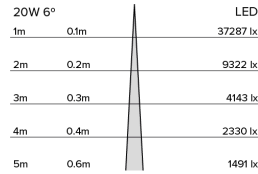

Photometry

Cone Diagram

MOVEMENT	MOVEMENT TYPE:	Handheld Remote
	PAN MOVEMENT RANGE:	±165°
	TILT MOVEMENT RANGE:	±90°
	PAN MOVEMENT RESOLUTION:	<1°
	TILT MOVEMENT RESOLUTION:	±90°
	PAN SPEED OF MOVEMENT:	23°/s
	TILT SPEED OF MOVEMENT:	16°/s