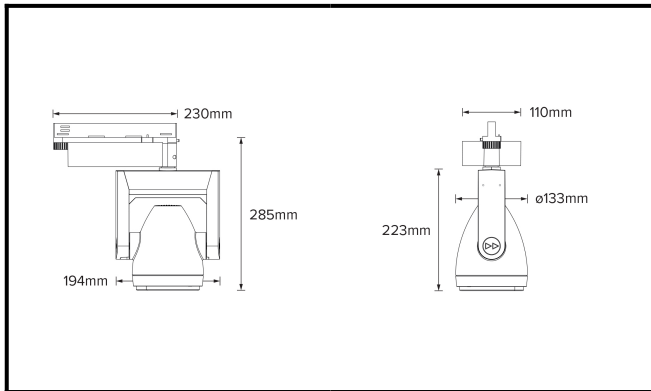

DR8; 3-Circuit Track LED 6° Optic 24W

PHYSICAL	MOUNTING:	3-Circuit Track
	WEIGHT:	1.97kg
	FINISH:	White RAL9010
	MAX AMBIENT TEMPERATURE:	40°C
	CEILING CLEARANCE:	N/A
	CEILING CUT-OUT:	N/A
	CEILING THICKNESS:	N/A

CONTROL	MOVEMENT TYPE:	Handheld Remote
	DIMMING OPTION:	External- Leading

SPECIFICATION DR8 3000K LED (20W for light source) spotlight for 3-Circuit Eutrac with 6° optic. Manufactured from LM24 aluminium and glass-filled polycarbonate. Finished in white (RAL 9010). Voltage is 220-240V 50/60HZ. Luminaire has high-performance colour rendering of 90+ CRI. Luminaire can be rotated, with +/- 165° movement through the pan axis and +/- 90° through the tilt axis, at a resolution of less than 1° in either axis. Movement is controlled using a handheld remote, and dimming is controlled using external leading-edge phase dimming. Recording and recall of luminaire position (pan and tilt) with handheld remote controller as standard.

Photometry

Cone Diagram

MOVEMENT	MOVEMENT TYPE:	Handheld Remote
	PAN MOVEMENT RANGE:	±165°
	TILT MOVEMENT RANGE:	±90°
	PAN MOVEMENT RESOLUTION:	<1°
	TILT MOVEMENT RESOLUTION:	±90°
	PAN SPEED OF MOVEMENT:	23°/s
	TILT SPEED OF MOVEMENT:	16°/s