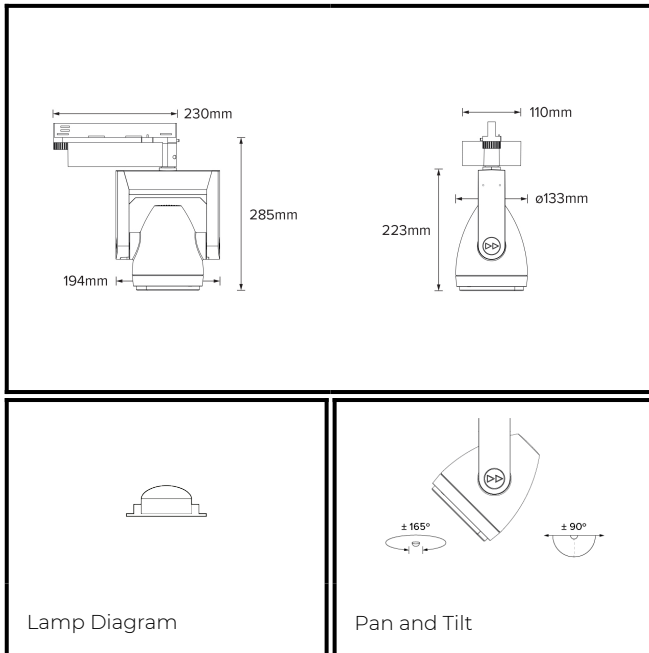

DR8; 3-Circuit Track LED 6° Optic 24W

PHYSICAL	MOUNTING:	3-Circuit Track
	WEIGHT:	1.97kg
	FINISH:	Black RAL9005
	MAX AMBIENT TEMPERATURE:	40°C
	CEILING CLEARANCE:	N/A
	CEILING CUT-OUT:	N/A
	CEILING THICKNESS:	N/A
CONTROL	MOVEMENT TYPE:	Handheld Remote
	DIMMING OPTION:	External- Leading

SPECIFICATION DR8 3000K LED (20W for light source) spotlight for 3-Circuit Eutrac with 6° optic. Manufactured from LM24 aluminium and glass-filled polycarbonate. Finished in black (RAL 9005). Voltage is 220-240V 50/60HZ. Luminaire has high-performance colour rendering of 90+ CRI. Luminaire can be rotated, with +/- 165° movement through the pan axis and +/- 90° through the tilt axis, at a resolution of less than 1° in either axis. Movement is controlled using a handheld remote, and dimming is controlled using external leading-edge phase dimming. Recording and recall of luminaire position (pan and tilt) with handheld remote controller as standard.

Photometry

Distance (m)	Beam Diameter (m)	LED Intensity (lx)
1m	0.1m	37287 lx
2m	0.2m	9322 lx
3m	0.3m	4143 lx
4m	0.4m	2330 lx
5m	0.6m	1491 lx

Cone Diagram

MOVEMENT	MOVEMENT TYPE:	Handheld Remote
	PAN MOVEMENT RANGE:	±165°
	TILT MOVEMENT RANGE:	±90°
	PAN MOVEMENT RESOLUTION:	<1°
	TILT MOVEMENT RESOLUTION:	±90°
	PAN SPEED OF MOVEMENT:	23°/s
	TILT SPEED OF MOVEMENT:	16°/s