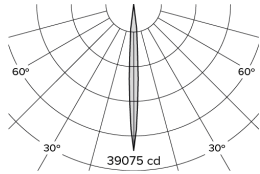

DR8; 3-Circuit Track LED 6° Optic 24W

PHYSICAL	MOUNTING:	3-Circuit Track
	WEIGHT:	1.97kg
	FINISH:	Black RAL9005
	MAX AMBIENT TEMPERATURE:	40°C
	CEILING CLEARANCE:	N/A
	CEILING CUT-OUT:	N/A
	CEILING THICKNESS:	N/A
CONTROL	MOVEMENT TYPE:	Handheld Remote
	DIMMING OPTION:	External- Leading

SPECIFICATION DR8 3000K LED (20W for light source) spotlight for 3-Circuit Eutrac with 6° optic. Manufactured from LM24 aluminium and glass-filled polycarbonate. Finished in black (RAL 9005). Voltage is 220-240V 50/60HZ. Luminaire has high-performance colour rendering of 90+ CRI. Luminaire can be rotated, with +/- 165° movement through the pan axis and +/- 90° through the tilt axis, at a resolution of less than 1° in either axis. Movement is controlled using a handheld remote, and dimming is controlled using external leading-edge phase dimming. Recording and recall of luminaire position (pan and tilt) with handheld remote controller as standard.

Photometry

Distance (m)	Beam Diameter (m)	LED Intensity (lx)
1m	0.1m	37287 lx
2m	0.2m	9322 lx
3m	0.3m	4143 lx
4m	0.4m	2330 lx
5m	0.6m	1491 lx

Cone Diagram

MOVEMENT	MOVEMENT TYPE:	Handheld Remote
	PAN MOVEMENT RANGE:	±165°
	TILT MOVEMENT RANGE:	±90°
	PAN MOVEMENT RESOLUTION:	<1°
	TILT MOVEMENT RESOLUTION:	±90°
	PAN SPEED OF MOVEMENT:	23°/s
	TILT SPEED OF MOVEMENT:	16°/s