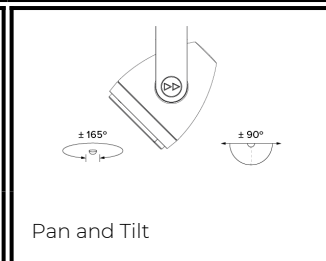

# DR8; 3-Circuit Track LED 10° Optic 24W

<b>PHYSICAL</b>	<b>MOUNTING:</b>	3-Circuit Track
	<b>WEIGHT:</b>	1.97kg
	<b>FINISH:</b>	White RAL9010
	<b>MAX AMBIENT TEMPERATURE:</b>	40°C
	<b>CEILING CLEARANCE:</b>	N/A
	<b>CEILING CUT-OUT:</b>	N/A
	<b>CEILING THICKNESS:</b>	N/A

<b>CONTROL</b>	<b>MOVEMENT TYPE:</b>	Handheld Remote
	<b>DIMMING OPTION:</b>	Handheld Control

**SPECIFICATION** DR8 3000K LED (20W for light source) spotlight for 3-Circuit Eutrac with 10° optic. Manufactured from LM24 aluminium and glass-filled polycarbonate. Finished in white (RAL 9010). Voltage is 220-240V 50/60HZ. Luminaire has high-performance colour rendering of 90+ CRI. Luminaire can be rotated, with +/- 165° movement through the pan axis and +/- 90° through the tilt axis, at a resolution of less than 1° in either axis. Movement and dimming is controlled using a handheld remote. Recording and recalling of scenes as standard.

# DR8; 3-Circuit Track LED 10° Optic 24W

Photometry

Cone Diagram

<b>MOVEMENT</b>	<b>MOVEMENT TYPE:</b>	Handheld Remote
	<b>PAN MOVEMENT RANGE:</b>	±165°
	<b>TILT MOVEMENT RANGE:</b>	±90°
	<b>PAN MOVEMENT RESOLUTION:</b>	<1°
	<b>TILT MOVEMENT RESOLUTION:</b>	±90°
	<b>PAN SPEED OF MOVEMENT:</b>	23°/s
	<b>TILT SPEED OF MOVEMENT:</b>	16°/s