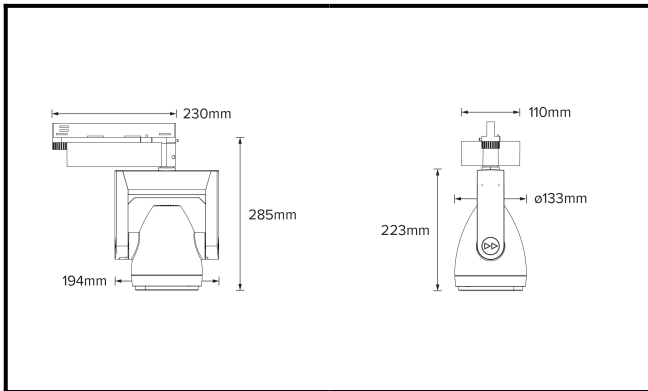

# DR8; 3-Circuit Track LED 10° Optic 24W

<b>PHYSICAL</b>	<b>MOUNTING:</b>	3-Circuit Track
	<b>WEIGHT:</b>	1.97kg
	<b>FINISH:</b>	White RAL9010
	<b>MAX AMBIENT TEMPERATURE:</b>	40°C
	<b>CEILING CLEARANCE:</b>	N/A
	<b>CEILING CUT-OUT:</b>	N/A
	<b>CEILING THICKNESS:</b>	N/A

<b>CONTROL</b>	<b>MOVEMENT TYPE:</b>	Handheld Remote
	<b>DIMMING OPTION:</b>	Handheld Control

**SPECIFICATION** DR8 3000K LED (20W for light source) spotlight for 3-Circuit Eutrac with 10° optic. Manufactured from LM24 aluminium and glass-filled polycarbonate. Finished in white (RAL 9010). Voltage is 220-240V 50/60HZ. Luminaire has high-performance colour rendering of 90+ CRI. Luminaire can be rotated, with +/- 165° movement through the pan axis and +/- 90° through the tilt axis, at a resolution of less than 1° in either axis. Movement and dimming is controlled using a handheld remote. Recording and recalling of scenes as standard.

# DR8; 3-Circuit Track LED 10° Optic 24W

Photometry

Cone Diagram

<b>MOVEMENT</b>	<b>MOVEMENT TYPE:</b>	Handheld Remote
	<b>PAN MOVEMENT RANGE:</b>	±165°
	<b>TILT MOVEMENT RANGE:</b>	±90°
	<b>PAN MOVEMENT RESOLUTION:</b>	<1°
	<b>TILT MOVEMENT RESOLUTION:</b>	±90°
	<b>PAN SPEED OF MOVEMENT:</b>	23°/s
	<b>TILT SPEED OF MOVEMENT:</b>	16°/s