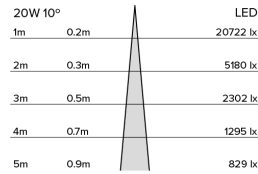

# DR8; 3-Circuit Track LED 10° Optic 24W

<b>PHYSICAL</b>	<b>MOUNTING:</b>	3-Circuit Track
	<b>WEIGHT:</b>	1.97kg
	<b>FINISH:</b>	White RAL9010
	<b>MAX AMBIENT TEMPERATURE:</b>	40°C
	<b>CEILING CLEARANCE:</b>	N/A
	<b>CEILING CUT-OUT:</b>	N/A
	<b>CEILING THICKNESS:</b>	N/A

# DR8; 3-Circuit Track LED 10° Optic 24W

Photometry

Cone Diagram

<b>MOVEMENT</b>	<b>MOVEMENT TYPE:</b>	Handheld Remote
	<b>PAN MOVEMENT RANGE:</b>	±165°
	<b>TILT MOVEMENT RANGE:</b>	±90°
	<b>PAN MOVEMENT RESOLUTION:</b>	<1°
	<b>TILT MOVEMENT RESOLUTION:</b>	±90°
	<b>PAN SPEED OF MOVEMENT:</b>	23°/s
	<b>TILT SPEED OF MOVEMENT:</b>	16°/s