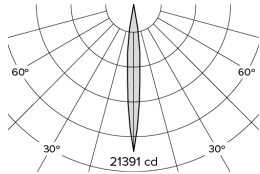

# DR8; 3-Circuit Track LED 10° Optic 24W

<b>PHYSICAL</b>	<b>MOUNTING:</b>	3-Circuit Track
	<b>WEIGHT:</b>	1.97kg
	<b>FINISH:</b>	White RAL9010
	<b>MAX AMBIENT TEMPERATURE:</b>	40°C
	<b>CEILING CLEARANCE:</b>	N/A
	<b>CEILING CUT-OUT:</b>	N/A
	<b>CEILING THICKNESS:</b>	N/A

<b>CONTROL</b>	<b>MOVEMENT TYPE:</b>	Handheld Remote
	<b>DIMMING OPTION:</b>	Handheld Control

**SPECIFICATION** DR8 3000K LED (20W for light source) spotlight for 3-Circuit Eutrac with 10° optic. Manufactured from LM24 aluminium and glass-filled polycarbonate. Finished in white (RAL 9010). Voltage is 220-240V 50/60HZ. Luminaire has high-performance colour rendering of 90+ CRI. Luminaire can be rotated, with +/- 165° movement through the pan axis and +/- 90° through the tilt axis, at a resolution of less than 1° in either axis. Movement and dimming is controlled using a handheld remote. Recording and recalling of scenes as standard.

# DR8; 3-Circuit Track LED 10° Optic 24W

Photometry

Cone Diagram

<b>MOVEMENT</b>	<b>MOVEMENT TYPE:</b>	Handheld Remote
	<b>PAN MOVEMENT RANGE:</b>	±165°
	<b>TILT MOVEMENT RANGE:</b>	±90°
	<b>PAN MOVEMENT RESOLUTION:</b>	<1°
	<b>TILT MOVEMENT RESOLUTION:</b>	±90°
	<b>PAN SPEED OF MOVEMENT:</b>	23°/s
	<b>TILT SPEED OF MOVEMENT:</b>	16°/s