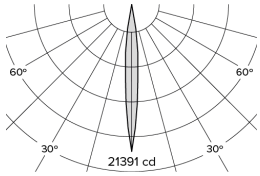

# DR8; 3-Circuit Track LED 10° Optic 24W

<b>PHYSICAL</b>	<b>MOUNTING:</b>	3-Circuit Track
	<b>WEIGHT:</b>	1.97kg
	<b>FINISH:</b>	White RAL9010
	<b>MAX AMBIENT TEMPERATURE:</b>	40°C
	<b>CEILING CLEARANCE:</b>	N/A
	<b>CEILING CUT-OUT:</b>	N/A
	<b>CEILING THICKNESS:</b>	N/A

<b>CONTROL</b>	<b>MOVEMENT TYPE:</b>	DMX
	<b>DIMMING OPTION:</b>	DMX

**SPECIFICATION** DR8 3000K LED (20W for light source) spotlight for 3-Circuit Eutrac with 10° optic. Manufactured from LM24 aluminium and glass-filled polycarbonate. Finished in white (RAL 9010). Voltage is 220-240V 50/60HZ. Luminaire has high-performance colour rendering of 90+ CRI. Luminaire can be rotated, with +/- 165° movement through the pan axis and +/- 90° through the tilt axis, at a resolution of less than 1° in either axis. Movement and dimming is controlled by DMX. Recording and recalling of scenes as standard.

# DR8; 3-Circuit Track LED 10° Optic 24W

Photometry

Cone Diagram

<b>MOVEMENT</b>	<b>MOVEMENT TYPE:</b>	DMX
	<b>PAN MOVEMENT RANGE:</b>	±165°
	<b>TILT MOVEMENT RANGE:</b>	±90°
	<b>PAN MOVEMENT RESOLUTION:</b>	<1°
	<b>TILT MOVEMENT RESOLUTION:</b>	±90°
	<b>PAN SPEED OF MOVEMENT:</b>	23°/s
	<b>TILT SPEED OF MOVEMENT:</b>	16°/s