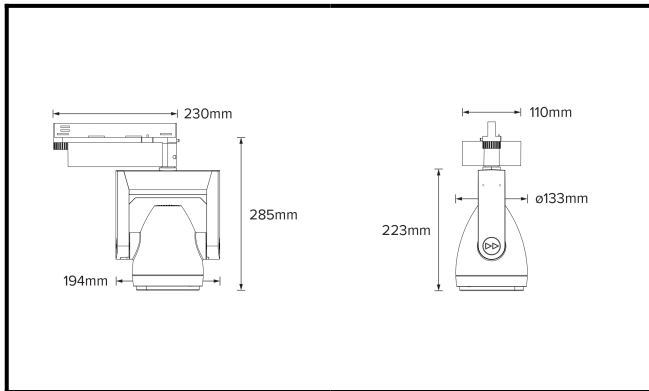

# DR8; 3-Circuit Track LED 10° Optic 24W

<b>PHYSICAL</b>	<b>MOUNTING:</b>	3-Circuit Track
	<b>WEIGHT:</b>	1.97kg
	<b>FINISH:</b>	White RAL9010
	<b>MAX AMBIENT TEMPERATURE:</b>	40°C
	<b>CEILING CLEARANCE:</b>	N/A
	<b>CEILING CUT-OUT:</b>	N/A
	<b>CEILING THICKNESS:</b>	N/A

<b>CONTROL</b>	<b>MOVEMENT TYPE:</b>	DMX
	<b>DIMMING OPTION:</b>	DMX

**SPECIFICATION** DR8 3000K LED (20W for light source) spotlight for 3-Circuit Eutrac with 10° optic. Manufactured from LM24 aluminium and glass-filled polycarbonate. Finished in white (RAL 9010). Voltage is 220-240V 50/60HZ. Luminaire has high-performance colour rendering of 90+ CRI. Luminaire can be rotated, with +/- 165° movement through the pan axis and +/- 90° through the tilt axis, at a resolution of less than 1° in either axis. Movement and dimming is controlled by DMX. Recording and recalling of scenes as standard.

# DR8; 3-Circuit Track LED 10° Optic 24W

Photometry

Cone Diagram

<b>MOVEMENT</b>	<b>MOVEMENT TYPE:</b>	DMX
	<b>PAN MOVEMENT RANGE:</b>	±165°
	<b>TILT MOVEMENT RANGE:</b>	±90°
	<b>PAN MOVEMENT RESOLUTION:</b>	<1°
	<b>TILT MOVEMENT RESOLUTION:</b>	±90°
	<b>PAN SPEED OF MOVEMENT:</b>	23°/s
	<b>TILT SPEED OF MOVEMENT:</b>	16°/s