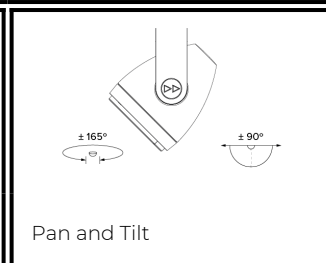

# DR8; 3-Circuit Track LED 10° Optic 24W

<b>PHYSICAL</b>	<b>MOUNTING:</b>	3-Circuit Track
	<b>WEIGHT:</b>	1.97kg
	<b>FINISH:</b>	White RAL9010
	<b>MAX AMBIENT TEMPERATURE:</b>	40°C
	<b>CEILING CLEARANCE:</b>	N/A
	<b>CEILING CUT-OUT:</b>	N/A
	<b>CEILING THICKNESS:</b>	N/A

<b>CONTROL</b>	<b>MOVEMENT TYPE:</b>	DMX
	<b>DIMMING OPTION:</b>	DMX

**SPECIFICATION** DR8 3000K LED (20W for light source) spotlight for 3-Circuit Eutrac with 10° optic. Manufactured from LM24 aluminium and glass-filled polycarbonate. Finished in white (RAL 9010). Voltage is 220-240V 50/60HZ. Luminaire has high-performance colour rendering of 90+ CRI. Luminaire can be rotated, with +/- 165° movement through the pan axis and +/- 90° through the tilt axis, at a resolution of less than 1° in either axis. Movement and dimming is controlled by DMX. Recording and recalling of scenes as standard.

# DR8; 3-Circuit Track LED 10° Optic 24W

Photometry

Cone Diagram

<b>MOVEMENT</b>	<b>MOVEMENT TYPE:</b>	DMX
	<b>PAN MOVEMENT RANGE:</b>	±165°
	<b>TILT MOVEMENT RANGE:</b>	±90°
	<b>PAN MOVEMENT RESOLUTION:</b>	<1°
	<b>TILT MOVEMENT RESOLUTION:</b>	±90°
	<b>PAN SPEED OF MOVEMENT:</b>	23°/s
	<b>TILT SPEED OF MOVEMENT:</b>	16°/s