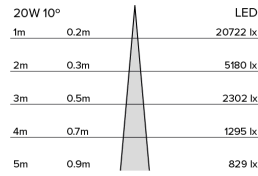

# DR8; 3-Circuit Track LED 10° Optic 24W

<b>PHYSICAL</b>	<b>MOUNTING:</b>	3-Circuit Track
	<b>WEIGHT:</b>	1.97kg
	<b>FINISH:</b>	White RAL9010
	<b>MAX AMBIENT TEMPERATURE:</b>	40°C
	<b>CEILING CLEARANCE:</b>	N/A
	<b>CEILING CUT-OUT:</b>	N/A
	<b>CEILING THICKNESS:</b>	N/A

# DR8; 3-Circuit Track LED 10° Optic 24W

Photometry

Cone Diagram

<b>MOVEMENT</b>	<b>MOVEMENT TYPE:</b>	DMX
	<b>PAN MOVEMENT RANGE:</b>	±165°
	<b>TILT MOVEMENT RANGE:</b>	±90°
	<b>PAN MOVEMENT RESOLUTION:</b>	<1°
	<b>TILT MOVEMENT RESOLUTION:</b>	±90°
	<b>PAN SPEED OF MOVEMENT:</b>	23°/s
	<b>TILT SPEED OF MOVEMENT:</b>	16°/s