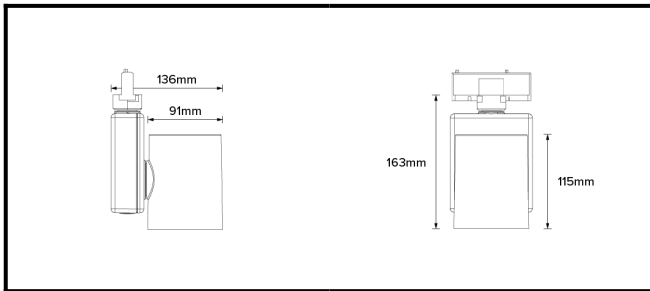

DRX1; 1-Circuit Track LED 4° Optic 15W

PHYSICAL	CONSTRUCTION MATERIALS:	A380 Aluminium, Glass-filled Polycarbonate
	MOUNTING:	1-Circuit Track
	WEIGHT:	1.2 kg
	FINISH:	White RAL9010
	MAX AMBIENT TEMPERATURE:	40°C
	CEILING CLEARANCE:	N/A
	CEILING CUT-OUT:	N/A
	CEILING THICKNESS:	N/A

CONTROL	MOVEMENT TYPE:	Handheld
	DIMMING OPTION:	DALI

SPECIFICATION

DRX1 4000K LED (10W for light source) compact spotlight for 1-Circuit Eutrac with 4° optic. Manufactured from A380 aluminium and glass-filled polycarbonate. Finished in white (RAL 9010). Voltage is 100-240V 50/60HZ. Luminaire has high-performance colour rendering of 80+ CRI. Luminaire can be rotated, with +/- 165° movement through the pan axis and +/- 110° through the tilt axis, at a resolution of less than 1° in either axis. Movement is controlled using a handheld remote, and dimming is controlled using external DALI dimming. Recording and recalling of scenes as standard.

Photometry

Cone Diagram

MOVEMENT	MOVEMENT TYPE:	Handheld
	PAN MOVEMENT RANGE:	±165°
	TILT MOVEMENT RANGE:	±110°
	PAN MOVEMENT RESOLUTION:	<1°
	TILT MOVEMENT RESOLUTION:	<1°
	PAN SPEED OF MOVEMENT:	24°/s
	TILT SPEED OF MOVEMENT:	22°/s