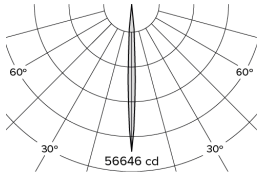

DRX1; 1-Circuit Track LED 4° Optic 15W

PHYSICAL	CONSTRUCTION MATERIALS:	A380 Aluminium, Glass-filled Polycarbonate
	MOUNTING:	1-Circuit Track
	WEIGHT:	1.2 kg
	FINISH:	White RAL9010
	MAX AMBIENT TEMPERATURE:	40°C
	CEILING CLEARANCE:	N/A
	CEILING CUT-OUT:	N/A
	CEILING THICKNESS:	N/A

Photometry

Cone Diagram

MOVEMENT	MOVEMENT TYPE:	Handheld
	PAN MOVEMENT RANGE:	±165°
	TILT MOVEMENT RANGE:	±110°
	PAN MOVEMENT RESOLUTION:	<1°
	TILT MOVEMENT RESOLUTION:	<1°
	PAN SPEED OF MOVEMENT:	24°/s
	TILT SPEED OF MOVEMENT:	22°/s