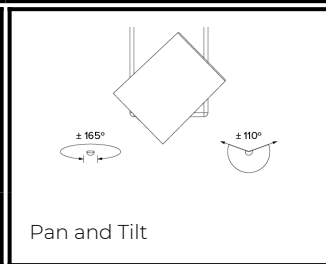

DRX1; 1-Circuit Track LED 4° Optic 15W

PHYSICAL	CONSTRUCTION MATERIALS:	A380 Aluminium, Glass-filled Polycarbonate
	MOUNTING:	1-Circuit Track
	WEIGHT:	1.2 kg
	FINISH:	White RAL9010
	MAX AMBIENT TEMPERATURE:	40°C
	CEILING CLEARANCE:	N/A
	CEILING CUT-OUT:	N/A
	CEILING THICKNESS:	N/A

CONTROL	MOVEMENT TYPE:	Handheld
	DIMMING OPTION:	DALI

SPECIFICATION

DRX1 4000K LED (10W for light source) compact spotlight for 1-Circuit Eutrac with 4° optic. Manufactured from A380 aluminium and glass-filled polycarbonate. Finished in white (RAL 9010). Voltage is 100-240V 50/60HZ. Luminaire has high-performance colour rendering of 80+ CRI. Luminaire can be rotated, with +/- 165° movement through the pan axis and +/- 110° through the tilt axis, at a resolution of less than 1° in either axis. Movement is controlled using a handheld remote, and dimming is controlled using external DALI dimming. Recording and recalling of scenes as standard.

Photometry

Cone Diagram

MOVEMENT	MOVEMENT TYPE:	Handheld
	PAN MOVEMENT RANGE:	±165°
	TILT MOVEMENT RANGE:	±110°
	PAN MOVEMENT RESOLUTION:	<1°
	TILT MOVEMENT RESOLUTION:	<1°
	PAN SPEED OF MOVEMENT:	24°/s
	TILT SPEED OF MOVEMENT:	22°/s