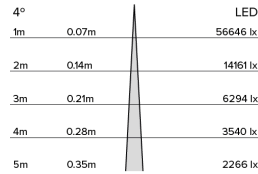

Photometry

Cone Diagram

MOVEMENT	MOVEMENT TYPE:	Handheld
	PAN MOVEMENT RANGE:	±165°
	TILT MOVEMENT RANGE:	±110°
	PAN MOVEMENT RESOLUTION:	<1°
	TILT MOVEMENT RESOLUTION:	<1°
	PAN SPEED OF MOVEMENT:	24°/s
	TILT SPEED OF MOVEMENT:	22°/s