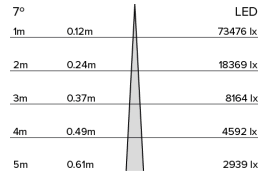

# DRX2; 1-Circuit Track LED 7° Optic 36W

PHYSICAL	<b>CONSTRUCTION MATERIALS:</b>	A380 Aluminium, Glass-filled Polycarbonate
	<b>MOUNTING:</b>	1-Circuit Track
	<b>WEIGHT:</b>	1.9 kg
	<b>FINISH:</b>	White RAL9010
	<b>MAX AMBIENT TEMPERATURE:</b>	40°C
	<b>CEILING CLEARANCE:</b>	N/A
	<b>CEILING CUT-OUT:</b>	N/A
	<b>CEILING THICKNESS:</b>	N/A

# DRX2; 1-Circuit Track LED 7° Optic 36W

Photometry

Cone Diagram

MOVEMENT	<b>MOVEMENT TYPE:</b>	Handheld
	<b>PAN MOVEMENT RANGE:</b>	±165°
	<b>TILT MOVEMENT RANGE:</b>	±110°
	<b>PAN MOVEMENT RESOLUTION:</b>	<1°
	<b>TILT MOVEMENT RESOLUTION:</b>	<1°
	<b>PAN SPEED OF MOVEMENT:</b>	24°/s
	<b>TILT SPEED OF MOVEMENT:</b>	22°/s