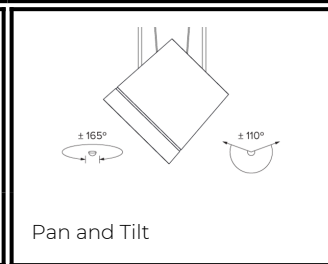

# DRX2; 1-Circuit Track LED 7° Optic 36W

PHYSICAL	<b>CONSTRUCTION MATERIALS:</b>	A380 Aluminium, Glass-filled Polycarbonate
	<b>MOUNTING:</b>	1-Circuit Track
	<b>WEIGHT:</b>	1.9 kg
	<b>FINISH:</b>	White RAL9010
	<b>MAX AMBIENT TEMPERATURE:</b>	40°C
	<b>CEILING CLEARANCE:</b>	N/A
	<b>CEILING CUT-OUT:</b>	N/A
	<b>CEILING THICKNESS:</b>	N/A

CONTROL	<b>MOVEMENT TYPE:</b>	Handheld
	<b>DIMMING OPTION:</b>	Handheld

SPECIFICATION

DRX2 2700K LED (25W for light source) compact spotlight for 1-Circuit Eutrac with 7° optic. Manufactured from A380 aluminium and glass-filled polycarbonate. Finished in white (RAL 9010). Voltage is 100-240V 50/60HZ. Luminaire has high-performance colour rendering of 90+ CRI. Luminaire can be rotated, with +/- 165° movement through the pan axis and +/- 110° through the tilt axis, at a resolution of less than 1° in either axis. Movement and dimming is controlled using a handheld remote. Recording and recalling of scenes as standard.

# DRX2; 1-Circuit Track LED 7° Optic 36W

Photometry

Cone Diagram

MOVEMENT	<b>MOVEMENT TYPE:</b>	Handheld
	<b>PAN MOVEMENT RANGE:</b>	±165°
	<b>TILT MOVEMENT RANGE:</b>	±110°
	<b>PAN MOVEMENT RESOLUTION:</b>	<1°
	<b>TILT MOVEMENT RESOLUTION:</b>	<1°
	<b>PAN SPEED OF MOVEMENT:</b>	24°/s
	<b>TILT SPEED OF MOVEMENT:</b>	22°/s