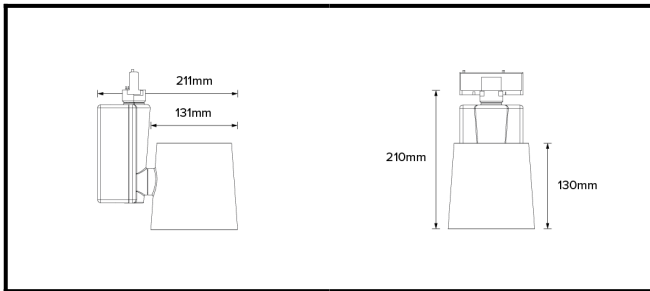

# DRX2; 1-Circuit Track LED 7° Optic 36W

PHYSICAL	<b>CONSTRUCTION MATERIALS:</b>	A380 Aluminium, Glass-filled Polycarbonate
	<b>MOUNTING:</b>	1-Circuit Track
	<b>WEIGHT:</b>	1.9 kg
	<b>FINISH:</b>	White RAL9010
	<b>MAX AMBIENT TEMPERATURE:</b>	40°C
	<b>CEILING CLEARANCE:</b>	N/A
	<b>CEILING CUT-OUT:</b>	N/A
	<b>CEILING THICKNESS:</b>	N/A

CONTROL	<b>MOVEMENT TYPE:</b>	Handheld
	<b>DIMMING OPTION:</b>	Handheld

SPECIFICATION

DRX2 2700K LED (25W for light source) compact spotlight for 1-Circuit Eutrac with 7° optic. Manufactured from A380 aluminium and glass-filled polycarbonate. Finished in white (RAL 9010). Voltage is 100-240V 50/60HZ. Luminaire has high-performance colour rendering of 90+ CRI. Luminaire can be rotated, with +/- 165° movement through the pan axis and +/- 110° through the tilt axis, at a resolution of less than 1° in either axis. Movement and dimming is controlled using a handheld remote. Recording and recalling of scenes as standard.

# DRX2; 1-Circuit Track LED 7° Optic 36W

Photometry

Cone Diagram

MOVEMENT	<b>MOVEMENT TYPE:</b>	Handheld
	<b>PAN MOVEMENT RANGE:</b>	±165°
	<b>TILT MOVEMENT RANGE:</b>	±110°
	<b>PAN MOVEMENT RESOLUTION:</b>	<1°
	<b>TILT MOVEMENT RESOLUTION:</b>	<1°
	<b>PAN SPEED OF MOVEMENT:</b>	24°/s
	<b>TILT SPEED OF MOVEMENT:</b>	22°/s