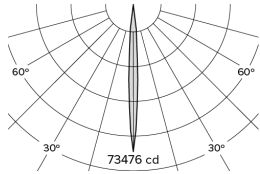

# DRX2; 1-Circuit Track LED 7° Optic 36W

PHYSICAL	<b>CONSTRUCTION MATERIALS:</b>	A380 Aluminium, Glass-filled Polycarbonate
	<b>MOUNTING:</b>	1-Circuit Track
	<b>WEIGHT:</b>	1.9 kg
	<b>FINISH:</b>	White RAL9010
	<b>MAX AMBIENT TEMPERATURE:</b>	40°C
	<b>CEILING CLEARANCE:</b>	N/A
	<b>CEILING CUT-OUT:</b>	N/A
	<b>CEILING THICKNESS:</b>	N/A

CONTROL	<b>MOVEMENT TYPE:</b>	Handheld
	<b>DIMMING OPTION:</b>	Handheld

SPECIFICATION

DRX2 2700K LED (25W for light source) compact spotlight for 1-Circuit Eutrac with 7° optic. Manufactured from A380 aluminium and glass-filled polycarbonate. Finished in white (RAL 9010). Voltage is 100-240V 50/60HZ. Luminaire has high-performance colour rendering of 90+ CRI. Luminaire can be rotated, with +/- 165° movement through the pan axis and +/- 110° through the tilt axis, at a resolution of less than 1° in either axis. Movement and dimming is controlled using a handheld remote. Recording and recalling of scenes as standard.

# DRX2; 1-Circuit Track LED 7° Optic 36W

Photometry

Cone Diagram

MOVEMENT	<b>MOVEMENT TYPE:</b>	Handheld
	<b>PAN MOVEMENT RANGE:</b>	±165°
	<b>TILT MOVEMENT RANGE:</b>	±110°
	<b>PAN MOVEMENT RESOLUTION:</b>	<1°
	<b>TILT MOVEMENT RESOLUTION:</b>	<1°
	<b>PAN SPEED OF MOVEMENT:</b>	24°/s
	<b>TILT SPEED OF MOVEMENT:</b>	22°/s