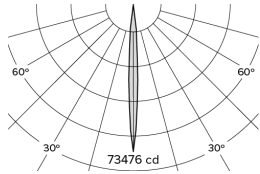

# DRX2; 1-Circuit Track LED 7° Optic 36W

PHYSICAL	<b>CONSTRUCTION MATERIALS:</b>	A380 Aluminium, Glass-filled Polycarbonate
	<b>MOUNTING:</b>	1-Circuit Track
	<b>WEIGHT:</b>	1.9 kg
	<b>FINISH:</b>	White RAL9010
	<b>MAX AMBIENT TEMPERATURE:</b>	40°C
	<b>CEILING CLEARANCE:</b>	N/A
	<b>CEILING CUT-OUT:</b>	N/A
	<b>CEILING THICKNESS:</b>	N/A

CONTROL	<b>MOVEMENT TYPE:</b>	Handheld
	<b>DIMMING OPTION:</b>	DMX

SPECIFICATION

DRX2 2700K LED (25W for light source) compact spotlight for 1-Circuit Eutrac with 7° optic. Manufactured from A380 aluminium and glass-filled polycarbonate. Finished in white (RAL 9010). Voltage is 100-240V 50/60HZ. Luminaire has high-performance colour rendering of 90+ CRI. Luminaire can be rotated, with +/- 165° movement through the pan axis and +/- 110° through the tilt axis, at a resolution of less than 1° in either axis. Movement is controlled using a handheld remote, and dimming is controlled using DMX. Recording and recalling of scenes as standard.

# DRX2; 1-Circuit Track LED 7° Optic 36W

Photometry

Cone Diagram

MOVEMENT	<b>MOVEMENT TYPE:</b>	Handheld
	<b>PAN MOVEMENT RANGE:</b>	±165°
	<b>TILT MOVEMENT RANGE:</b>	±110°
	<b>PAN MOVEMENT RESOLUTION:</b>	<1°
	<b>TILT MOVEMENT RESOLUTION:</b>	<1°
	<b>PAN SPEED OF MOVEMENT:</b>	24°/s
	<b>TILT SPEED OF MOVEMENT:</b>	22°/s