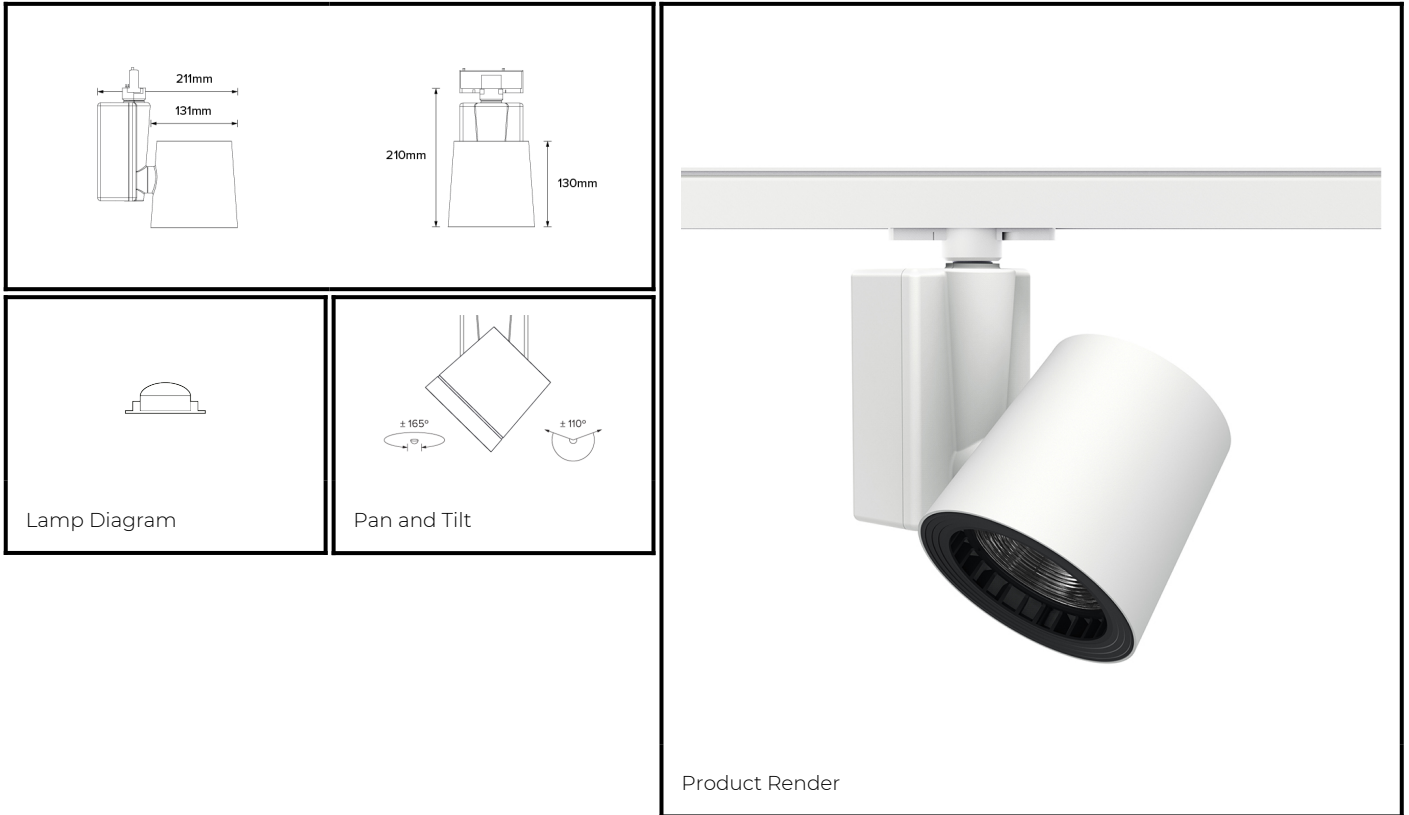

# DRX2; 1-Circuit Track LED 7° Optic 36W

PHYSICAL	<b>CONSTRUCTION MATERIALS:</b>	A380 Aluminium, Glass-filled Polycarbonate
	<b>MOUNTING:</b>	1-Circuit Track
	<b>WEIGHT:</b>	1.9 kg
	<b>FINISH:</b>	White RAL9010
	<b>MAX AMBIENT TEMPERATURE:</b>	40°C
	<b>CEILING CLEARANCE:</b>	N/A
	<b>CEILING CUT-OUT:</b>	N/A
	<b>CEILING THICKNESS:</b>	N/A

CONTROL	<b>MOVEMENT TYPE:</b>	Handheld
	<b>DIMMING OPTION:</b>	DMX

SPECIFICATION

DRX2 2700K LED (25W for light source) compact spotlight for 1-Circuit Eutrac with 7° optic. Manufactured from A380 aluminium and glass-filled polycarbonate. Finished in white (RAL 9010). Voltage is 100-240V 50/60HZ. Luminaire has high-performance colour rendering of 90+ CRI. Luminaire can be rotated, with +/- 165° movement through the pan axis and +/- 110° through the tilt axis, at a resolution of less than 1° in either axis. Movement is controlled using a handheld remote, and dimming is controlled using DMX. Recording and recalling of scenes as standard.