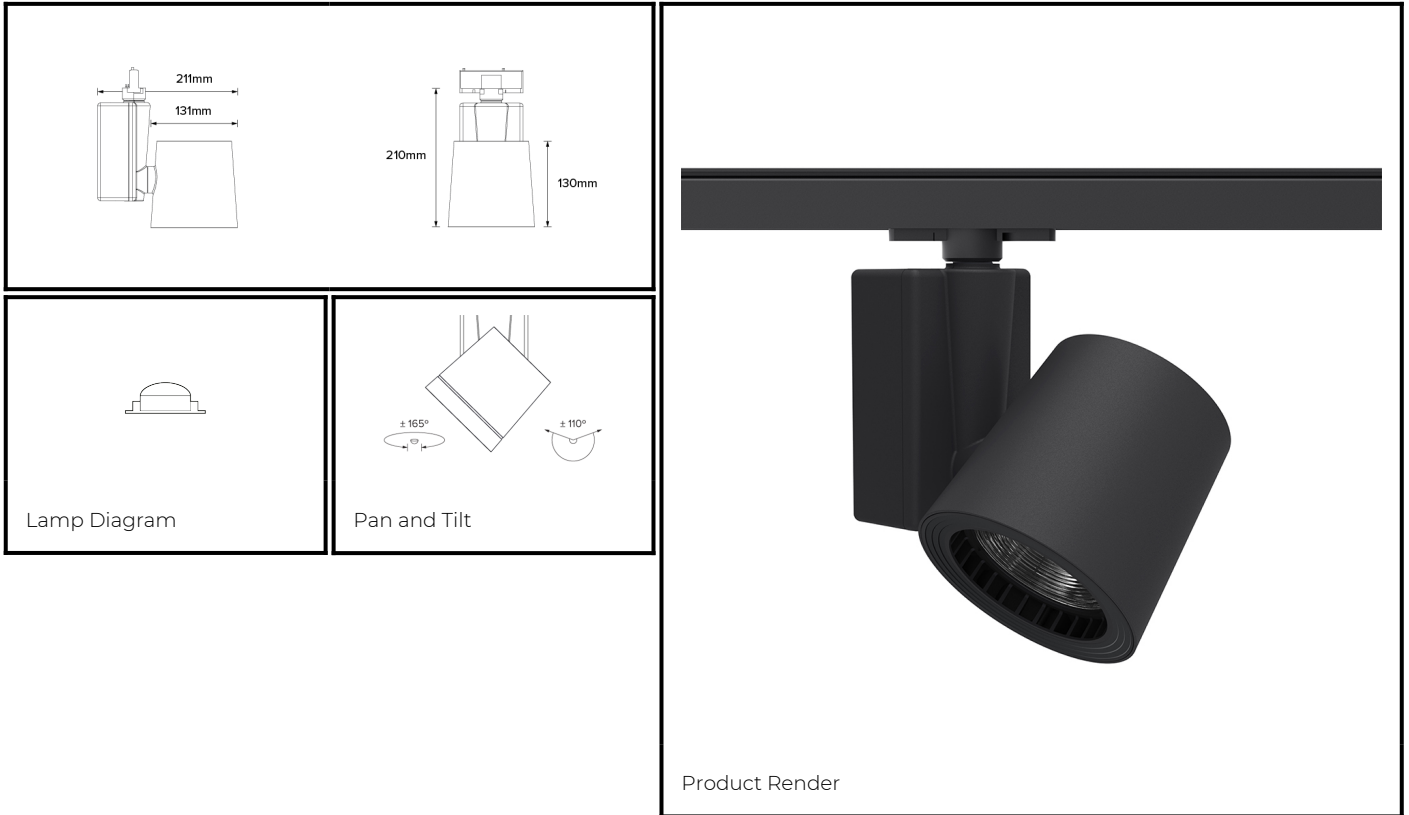

# DRX2; 1-Circuit Track LED 7° Optic 36W

PHYSICAL	<b>CONSTRUCTION MATERIALS:</b>	A380 Aluminium, Glass-filled Polycarbonate
	<b>MOUNTING:</b>	1-Circuit Track
	<b>WEIGHT:</b>	1.9 kg
	<b>FINISH:</b>	Black RAL9005
	<b>MAX AMBIENT TEMPERATURE:</b>	40°C
	<b>CEILING CLEARANCE:</b>	N/A
	<b>CEILING CUT-OUT:</b>	N/A
	<b>CEILING THICKNESS:</b>	N/A

CONTROL	<b>MOVEMENT TYPE:</b>	Handheld
	<b>DIMMING OPTION:</b>	Handheld

SPECIFICATION

DRX2 2700K LED (25W for light source) compact spotlight for 1-Circuit Eutrac with 7° optic. Manufactured from A380 aluminium and glass-filled polycarbonate. Finished in black (RAL 9005). Voltage is 100-240V 50/60HZ. Luminaire has high-performance colour rendering of 90+ CRI. Luminaire can be rotated, with +/- 165° movement through the pan axis and +/- 110° through the tilt axis, at a resolution of less than 1° in either axis. Movement and dimming is controlled using a handheld remote. Recording and recalling of scenes as standard.