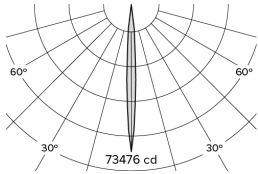

# DRX2; 1-Circuit Track LED 7° Optic 36W

PHYSICAL	<b>CONSTRUCTION MATERIALS:</b>	A380 Aluminium, Glass-filled Polycarbonate
	<b>MOUNTING:</b>	1-Circuit Track
	<b>WEIGHT:</b>	1.9 kg
	<b>FINISH:</b>	Black RAL9005
	<b>MAX AMBIENT TEMPERATURE:</b>	40°C
	<b>CEILING CLEARANCE:</b>	N/A
	<b>CEILING CUT-OUT:</b>	N/A
	<b>CEILING THICKNESS:</b>	N/A

CONTROL	<b>MOVEMENT TYPE:</b>	Handheld
	<b>DIMMING OPTION:</b>	Handheld

SPECIFICATION

DRX2 2700K LED (25W for light source) compact spotlight for 1-Circuit Eutrac with 7° optic. Manufactured from A380 aluminium and glass-filled polycarbonate. Finished in black (RAL 9005). Voltage is 100-240V 50/60HZ. Luminaire has high-performance colour rendering of 90+ CRI. Luminaire can be rotated, with +/- 165° movement through the pan axis and +/- 110° through the tilt axis, at a resolution of less than 1° in either axis. Movement and dimming is controlled using a handheld remote. Recording and recalling of scenes as standard.

# DRX2; 1-Circuit Track LED 7° Optic 36W

Photometry

Cone Diagram

MOVEMENT	<b>MOVEMENT TYPE:</b>	Handheld
	<b>PAN MOVEMENT RANGE:</b>	±165°
	<b>TILT MOVEMENT RANGE:</b>	±110°
	<b>PAN MOVEMENT RESOLUTION:</b>	<1°
	<b>TILT MOVEMENT RESOLUTION:</b>	<1°
	<b>PAN SPEED OF MOVEMENT:</b>	24°/s
	<b>TILT SPEED OF MOVEMENT:</b>	22°/s