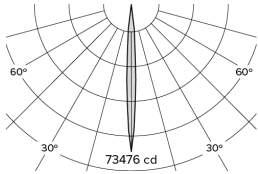

# DRX2; 2-Circuit Track LED 7° Optic 36W

PHYSICAL	<b>CONSTRUCTION MATERIALS:</b>	A380 Aluminium, Glass-filled Polycarbonate
	<b>MOUNTING:</b>	2-Circuit Track
	<b>WEIGHT:</b>	1.9 kg
	<b>FINISH:</b>	White RAL9010
	<b>MAX AMBIENT TEMPERATURE:</b>	40°C
	<b>CEILING CLEARANCE:</b>	N/A
	<b>CEILING CUT-OUT:</b>	N/A
	<b>CEILING THICKNESS:</b>	N/A

CONTROL	<b>MOVEMENT TYPE:</b>	Handheld
	<b>DIMMING OPTION:</b>	Handheld

**SPECIFICATION** DRX2 2700K LED (25W for light source) compact spotlight for 2-Circuit Eutrac with 7° optic. Manufactured from A380 aluminium and glass-filled polycarbonate. Finished in white (RAL 9010). Voltage is 100-240V 50/60HZ. Luminaire has high-performance colour rendering of 90+ CRI. Luminaire can be rotated, with +/- 165° movement through the pan axis and +/- 110° through the tilt axis, at a resolution of less than 1° in either axis. Movement and dimming is controlled using a handheld remote. Recording and recalling of scenes as standard.

# DRX2; 2-Circuit Track LED 7° Optic 36W

Photometry

Cone Diagram

<b>MOVEMENT</b>	<b>MOVEMENT TYPE:</b>	Handheld
	<b>PAN MOVEMENT RANGE:</b>	±165°
	<b>TILT MOVEMENT RANGE:</b>	±110°
	<b>PAN MOVEMENT RESOLUTION:</b>	<1°
	<b>TILT MOVEMENT RESOLUTION:</b>	<1°
	<b>PAN SPEED OF MOVEMENT:</b>	24°/s
	<b>TILT SPEED OF MOVEMENT:</b>	22°/s