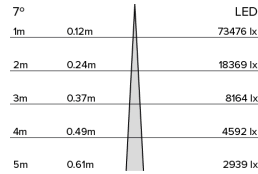

# DRX2; 2-Circuit Track LED 7° Optic 36W

PHYSICAL	<b>CONSTRUCTION MATERIALS:</b>	A380 Aluminium, Glass-filled Polycarbonate
	<b>MOUNTING:</b>	2-Circuit Track
	<b>WEIGHT:</b>	1.9 kg
	<b>FINISH:</b>	White RAL9010
	<b>MAX AMBIENT TEMPERATURE:</b>	40°C
	<b>CEILING CLEARANCE:</b>	N/A
	<b>CEILING CUT-OUT:</b>	N/A
	<b>CEILING THICKNESS:</b>	N/A

# DRX2; 2-Circuit Track LED 7° Optic 36W

Photometry

Cone Diagram

<b>MOVEMENT</b>	<b>MOVEMENT TYPE:</b>	Handheld
	<b>PAN MOVEMENT RANGE:</b>	±165°
	<b>TILT MOVEMENT RANGE:</b>	±110°
	<b>PAN MOVEMENT RESOLUTION:</b>	<1°
	<b>TILT MOVEMENT RESOLUTION:</b>	<1°
	<b>PAN SPEED OF MOVEMENT:</b>	24°/s
	<b>TILT SPEED OF MOVEMENT:</b>	22°/s