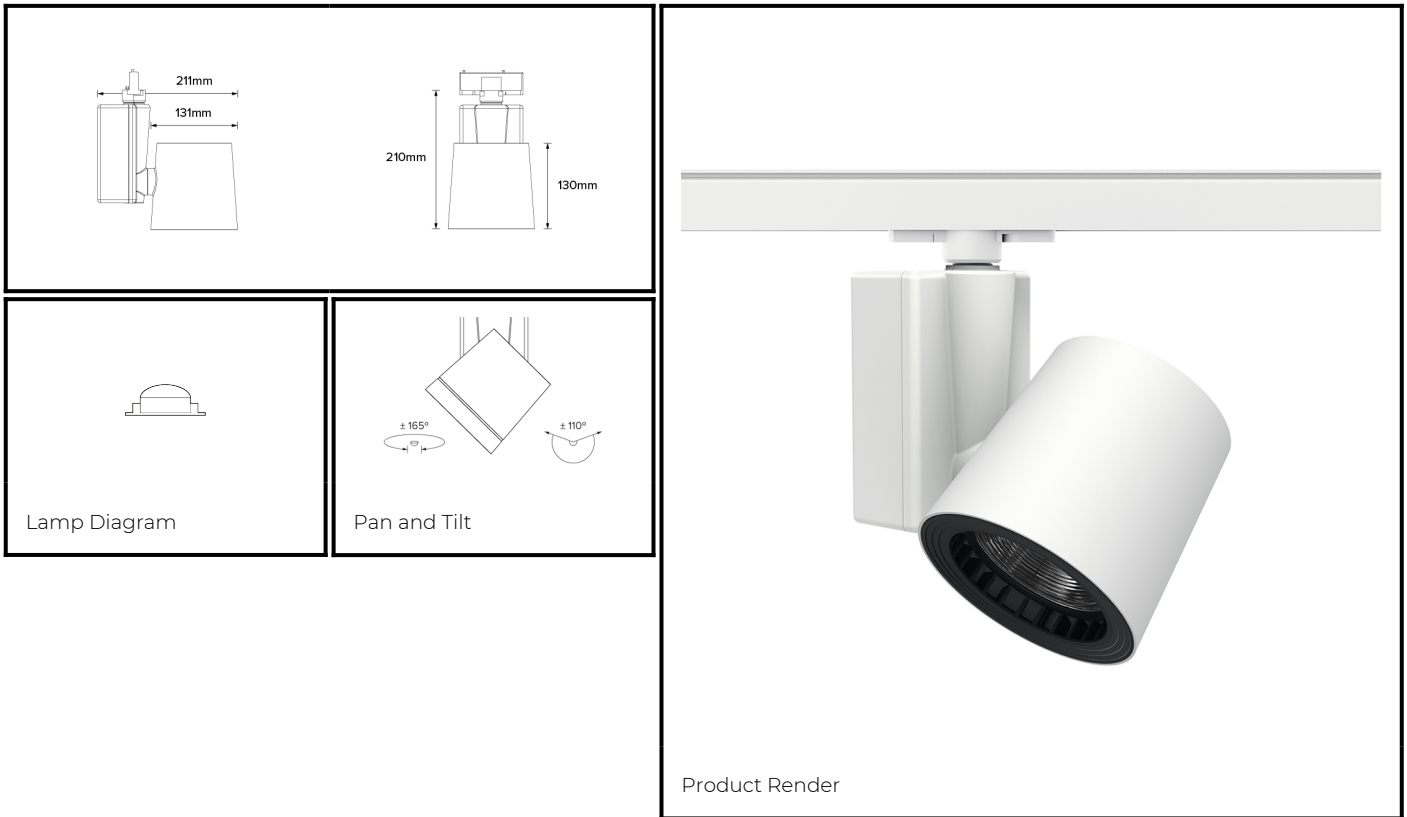

# DRX2; 2-Circuit Track LED 7° Optic 36W

PHYSICAL	<b>CONSTRUCTION MATERIALS:</b>	A380 Aluminium, Glass-filled Polycarbonate
	<b>MOUNTING:</b>	2-Circuit Track
	<b>WEIGHT:</b>	1.9 kg
	<b>FINISH:</b>	White RAL9010
	<b>MAX AMBIENT TEMPERATURE:</b>	40°C
	<b>CEILING CLEARANCE:</b>	N/A
	<b>CEILING CUT-OUT:</b>	N/A
	<b>CEILING THICKNESS:</b>	N/A

CONTROL	<b>MOVEMENT TYPE:</b>	Handheld
	<b>DIMMING OPTION:</b>	Handheld

**SPECIFICATION** DRX2 2700K LED (25W for light source) compact spotlight for 2-Circuit Eutrac with 7° optic. Manufactured from A380 aluminium and glass-filled polycarbonate. Finished in white (RAL 9010). Voltage is 100-240V 50/60HZ. Luminaire has high-performance colour rendering of 90+ CRI. Luminaire can be rotated, with +/- 165° movement through the pan axis and +/- 110° through the tilt axis, at a resolution of less than 1° in either axis. Movement and dimming is controlled using a handheld remote. Recording and recalling of scenes as standard.