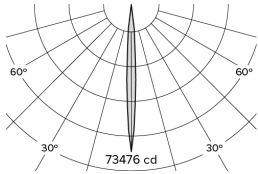

# DRX2; 2-Circuit Track LED 7° Optic 36W

<b>PHYSICAL</b>	<b>CONSTRUCTION MATERIALS:</b>	A380 Aluminium, Glass-filled Polycarbonate
	<b>MOUNTING:</b>	2-Circuit Track
	<b>WEIGHT:</b>	1.9 kg
	<b>FINISH:</b>	Black RAL9005
	<b>MAX AMBIENT TEMPERATURE:</b>	40°C
	<b>CEILING CLEARANCE:</b>	N/A
	<b>CEILING CUT-OUT:</b>	N/A
	<b>CEILING THICKNESS:</b>	N/A

<b>CONTROL</b>	<b>MOVEMENT TYPE:</b>	Handheld
	<b>DIMMING OPTION:</b>	Handheld

**SPECIFICATION** DRX2 2700K LED (25W for light source) compact spotlight for 2-Circuit Eutrac with 7° optic. Manufactured from A380 aluminium and glass-filled polycarbonate. Finished in black (RAL 9005). Voltage is 100-240V 50/60HZ. Luminaire has high-performance colour rendering of 90+ CRI. Luminaire can be rotated, with +/- 165° movement through the pan axis and +/- 110° through the tilt axis, at a resolution of less than 1° in either axis. Movement and dimming is controlled using a handheld remote. Recording and recalling of scenes as standard.

# DRX2; 2-Circuit Track LED 7° Optic 36W

Photometry

Cone Diagram

<b>MOVEMENT</b>	<b>MOVEMENT TYPE:</b>	Handheld
	<b>PAN MOVEMENT RANGE:</b>	±165°
	<b>TILT MOVEMENT RANGE:</b>	±110°
	<b>PAN MOVEMENT RESOLUTION:</b>	<1°
	<b>TILT MOVEMENT RESOLUTION:</b>	<1°
	<b>PAN SPEED OF MOVEMENT:</b>	24°/s
	<b>TILT SPEED OF MOVEMENT:</b>	22°/s