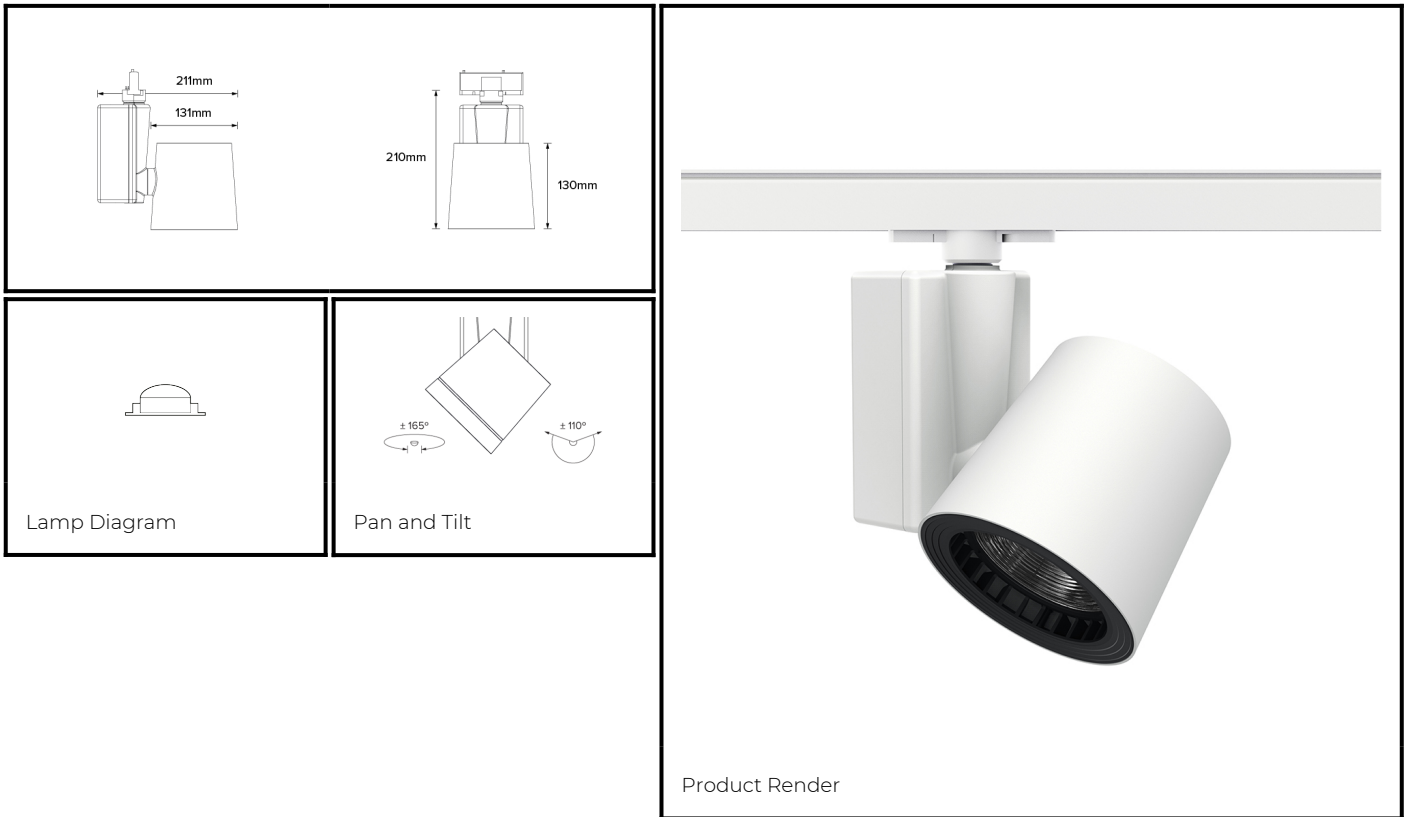

# DRX2; 2-Circuit Track LED 7° Optic 36W

PHYSICAL	<b>CONSTRUCTION MATERIALS:</b>	A380 Aluminium, Glass-filled Polycarbonate
	<b>MOUNTING:</b>	2-Circuit Track
	<b>WEIGHT:</b>	1.9 kg
	<b>FINISH:</b>	White RAL9010
	<b>MAX AMBIENT TEMPERATURE:</b>	40°C
	<b>CEILING CLEARANCE:</b>	N/A
	<b>CEILING CUT-OUT:</b>	N/A
	<b>CEILING THICKNESS:</b>	N/A

CONTROL	<b>MOVEMENT TYPE:</b>	Handheld
	<b>DIMMING OPTION:</b>	Handheld

**SPECIFICATION** DRX2 3000K LED (25W for light source) compact spotlight for 2-Circuit Eutrac with 7° optic. Manufactured from A380 aluminium and glass-filled polycarbonate. Finished in white (RAL 9010). Voltage is 100-240V 50/60HZ. Luminaire has high-performance colour rendering of 90+ CRI. Luminaire can be rotated, with +/- 165° movement through the pan axis and +/- 110° through the tilt axis, at a resolution of less than 1° in either axis. Movement and dimming is controlled using a handheld remote. Recording and recalling of scenes as standard.