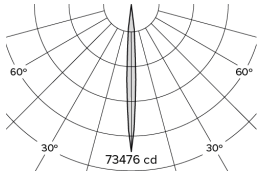

# DRX2; 2-Circuit Track LED 7° Optic 36W

PHYSICAL	<b>CONSTRUCTION MATERIALS:</b>	A380 Aluminium, Glass-filled Polycarbonate
	<b>MOUNTING:</b>	2-Circuit Track
	<b>WEIGHT:</b>	1.9 kg
	<b>FINISH:</b>	White RAL9010
	<b>MAX AMBIENT TEMPERATURE:</b>	40°C
	<b>CEILING CLEARANCE:</b>	N/A
	<b>CEILING CUT-OUT:</b>	N/A
	<b>CEILING THICKNESS:</b>	N/A

CONTROL	<b>MOVEMENT TYPE:</b>	Handheld
	<b>DIMMING OPTION:</b>	Handheld

**SPECIFICATION** DRX2 3000K LED (25W for light source) compact spotlight for 2-Circuit Eutrac with 7° optic. Manufactured from A380 aluminium and glass-filled polycarbonate. Finished in white (RAL 9010). Voltage is 100-240V 50/60HZ. Luminaire has high-performance colour rendering of 90+ CRI. Luminaire can be rotated, with +/- 165° movement through the pan axis and +/- 110° through the tilt axis, at a resolution of less than 1° in either axis. Movement and dimming is controlled using a handheld remote. Recording and recalling of scenes as standard.

# DRX2; 2-Circuit Track LED 7° Optic 36W

Photometry

Cone Diagram

<b>MOVEMENT</b>	<b>MOVEMENT TYPE:</b>	Handheld
	<b>PAN MOVEMENT RANGE:</b>	±165°
	<b>TILT MOVEMENT RANGE:</b>	±110°
	<b>PAN MOVEMENT RESOLUTION:</b>	<1°
	<b>TILT MOVEMENT RESOLUTION:</b>	<1°
	<b>PAN SPEED OF MOVEMENT:</b>	24°/s
	<b>TILT SPEED OF MOVEMENT:</b>	22°/s