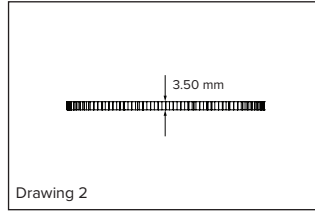

Honeycomb Louvre for DR8

SPECIFICATION

CONSTRUCTION MATERIALS	Aluminium foil
WEIGHT	5g
FINISH	Non-reflective Black Anodised Passivation
INSTALLATION	For DR8 QR111 / LED Luminaires via in-built accessory holder.