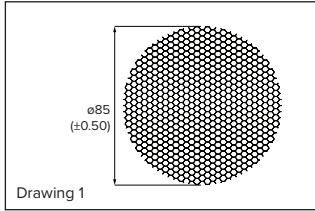

Honeycomb Louvre for DR8

SPECIFICATION

CONSTRUCTION MATERIALS	Aluminium foil
WEIGHT	5g
FINISH	Non-reflective Black Anodised Passivation
INSTALLATION	For DR8 QR111 / LED Luminaires via in-built accessory holder.